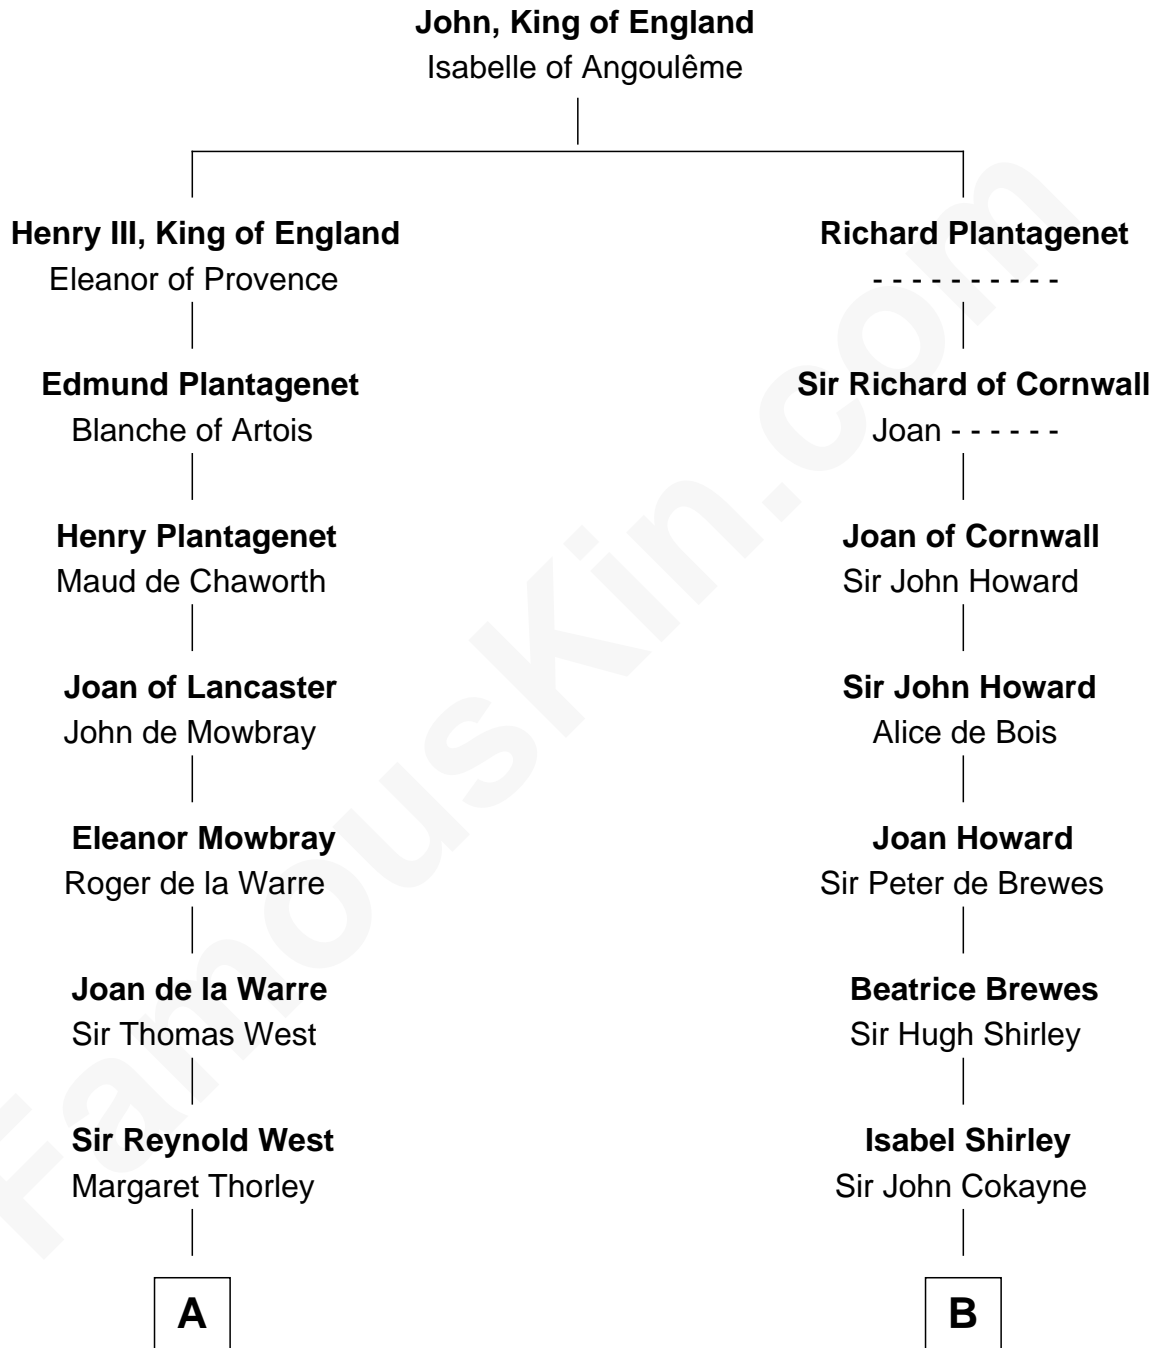

FamousKin.com Relationship Chart of

John D. Rockefeller

Founder of the Standard Oil Company

18th cousin 3 times removed of

Charles Carroll

Signer of the Declaration of Independence

C

Solomon Avery
Hannah Punderson

Miles Avery
Malinda Pixley

Lucy Avery
Godfrey Lewis Rockefeller

William Avery Rockefeller
Eliza Davison

John D. Rockefeller
Founder of the Standard Oil Company

D

Elizabeth Brooke
Charles Carroll

Charles Carroll
Signer of Declaration of Independence