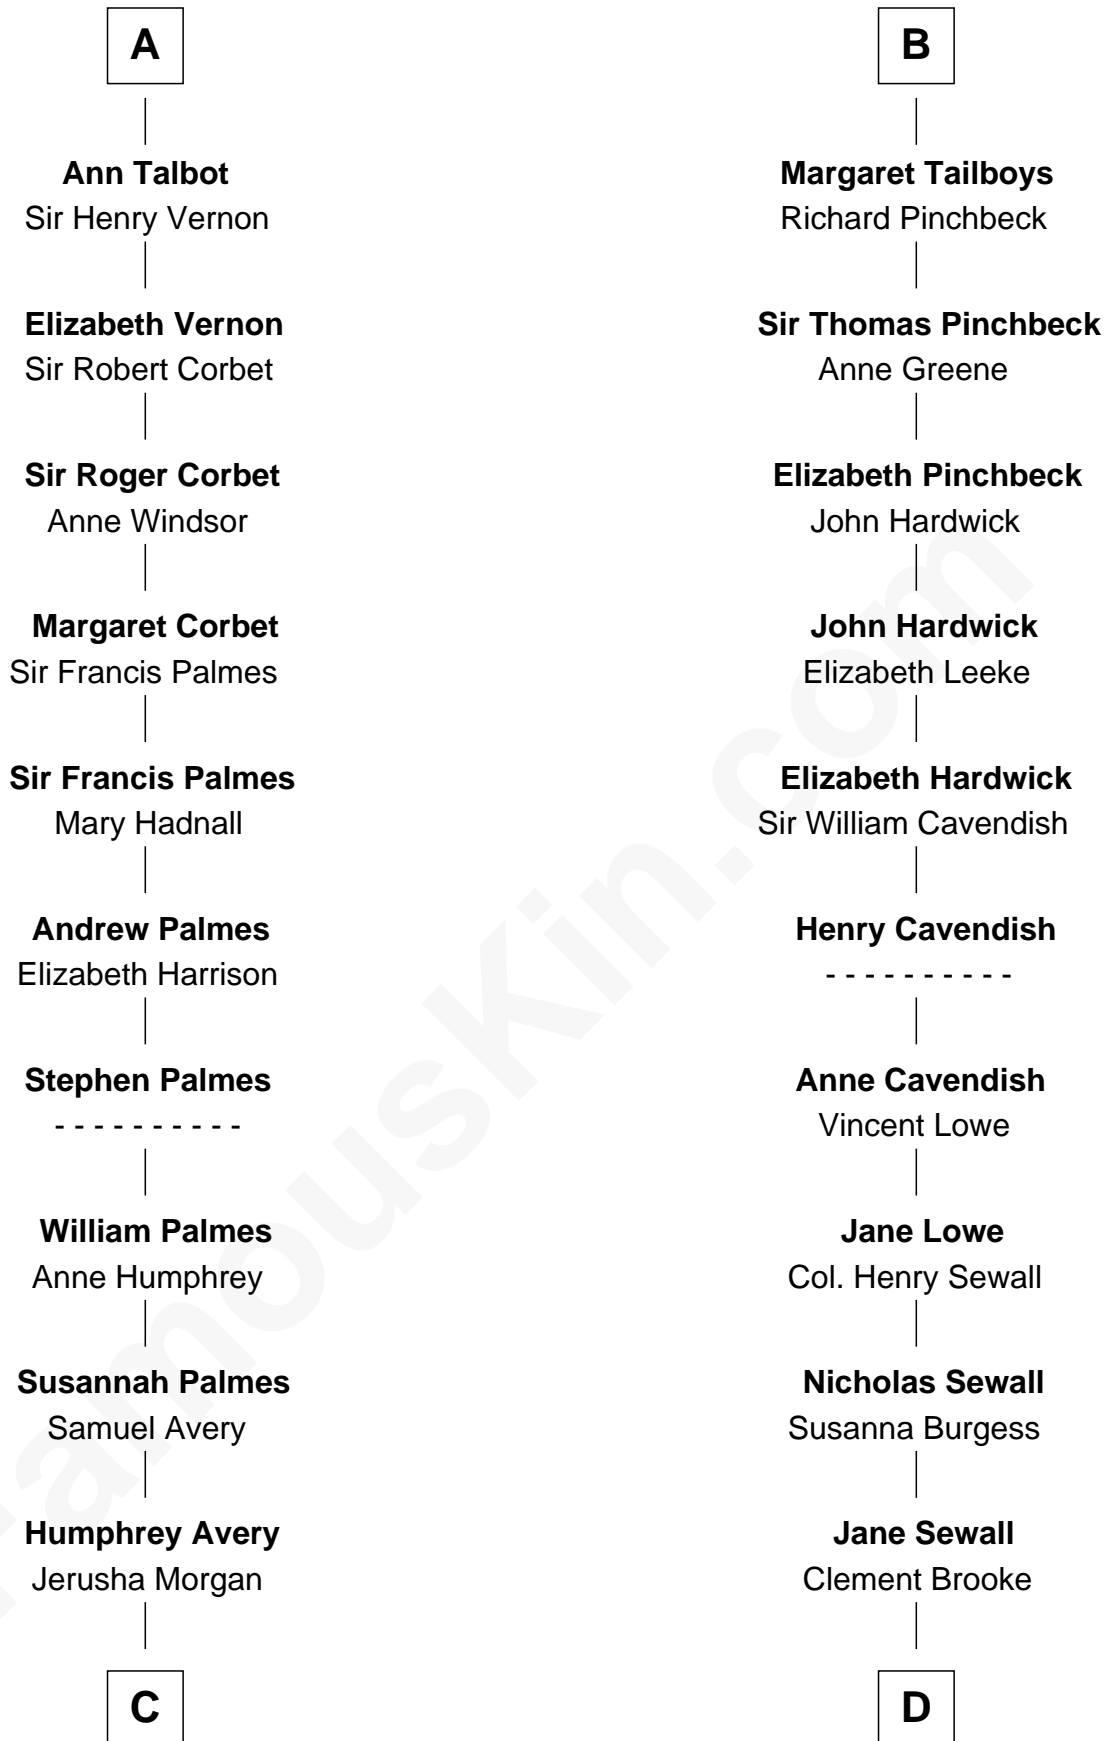

FamousKin.com

Relationship Chart of

John D. Rockefeller

Founder of the Standard Oil Company

18th cousin 3 times removed of

Charles Carroll

Signer of the Declaration of Independence

C

Solomon Avery
Hannah Punderson

Miles Avery
Malinda Pixley

Lucy Avery
Godfrey Lewis Rockefeller

William Avery Rockefeller
Eliza Davison

John D. Rockefeller
Founder of the Standard Oil Company

D

Elizabeth Brooke
Charles Carroll