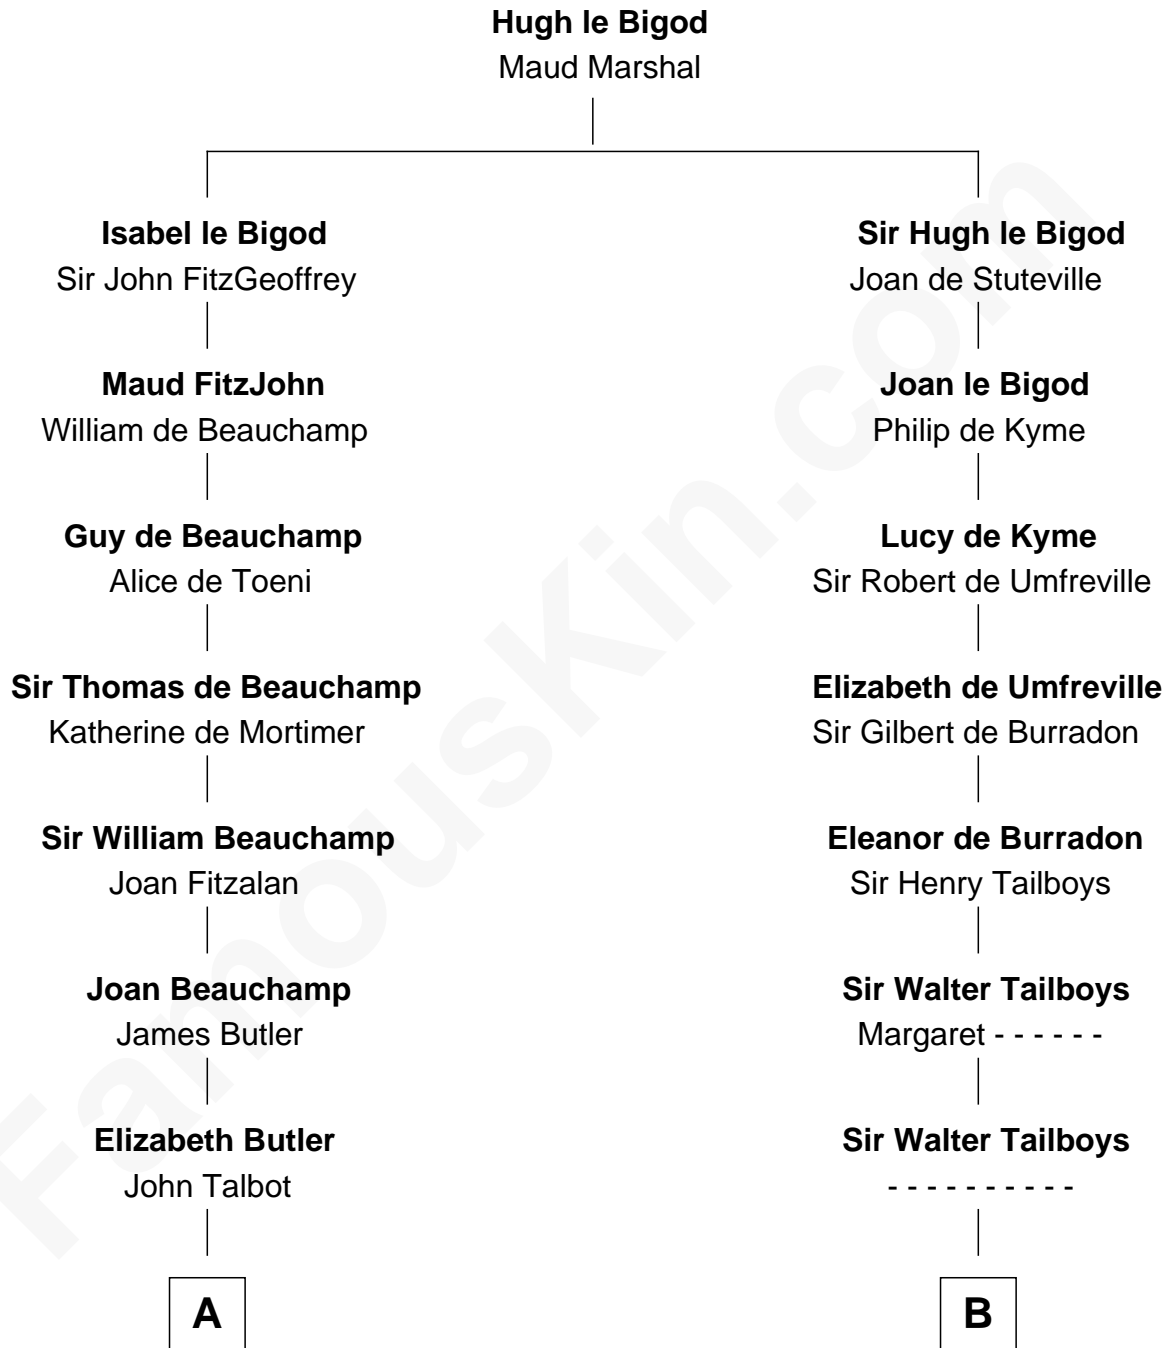

FamousKin.com

Relationship Chart of

John D. Rockefeller

Founder of the Standard Oil Company

18th cousin 3 times removed of

Charles Carroll

Signer of the Declaration of Independence

C

Solomon Avery
Hannah Punderson

Miles Avery
Malinda Pixley

Lucy Avery
Godfrey Lewis Rockefeller

William Avery Rockefeller
Eliza Davison

John D. Rockefeller
Founder of the Standard Oil Company

D

Elizabeth Brooke
Charles Carroll