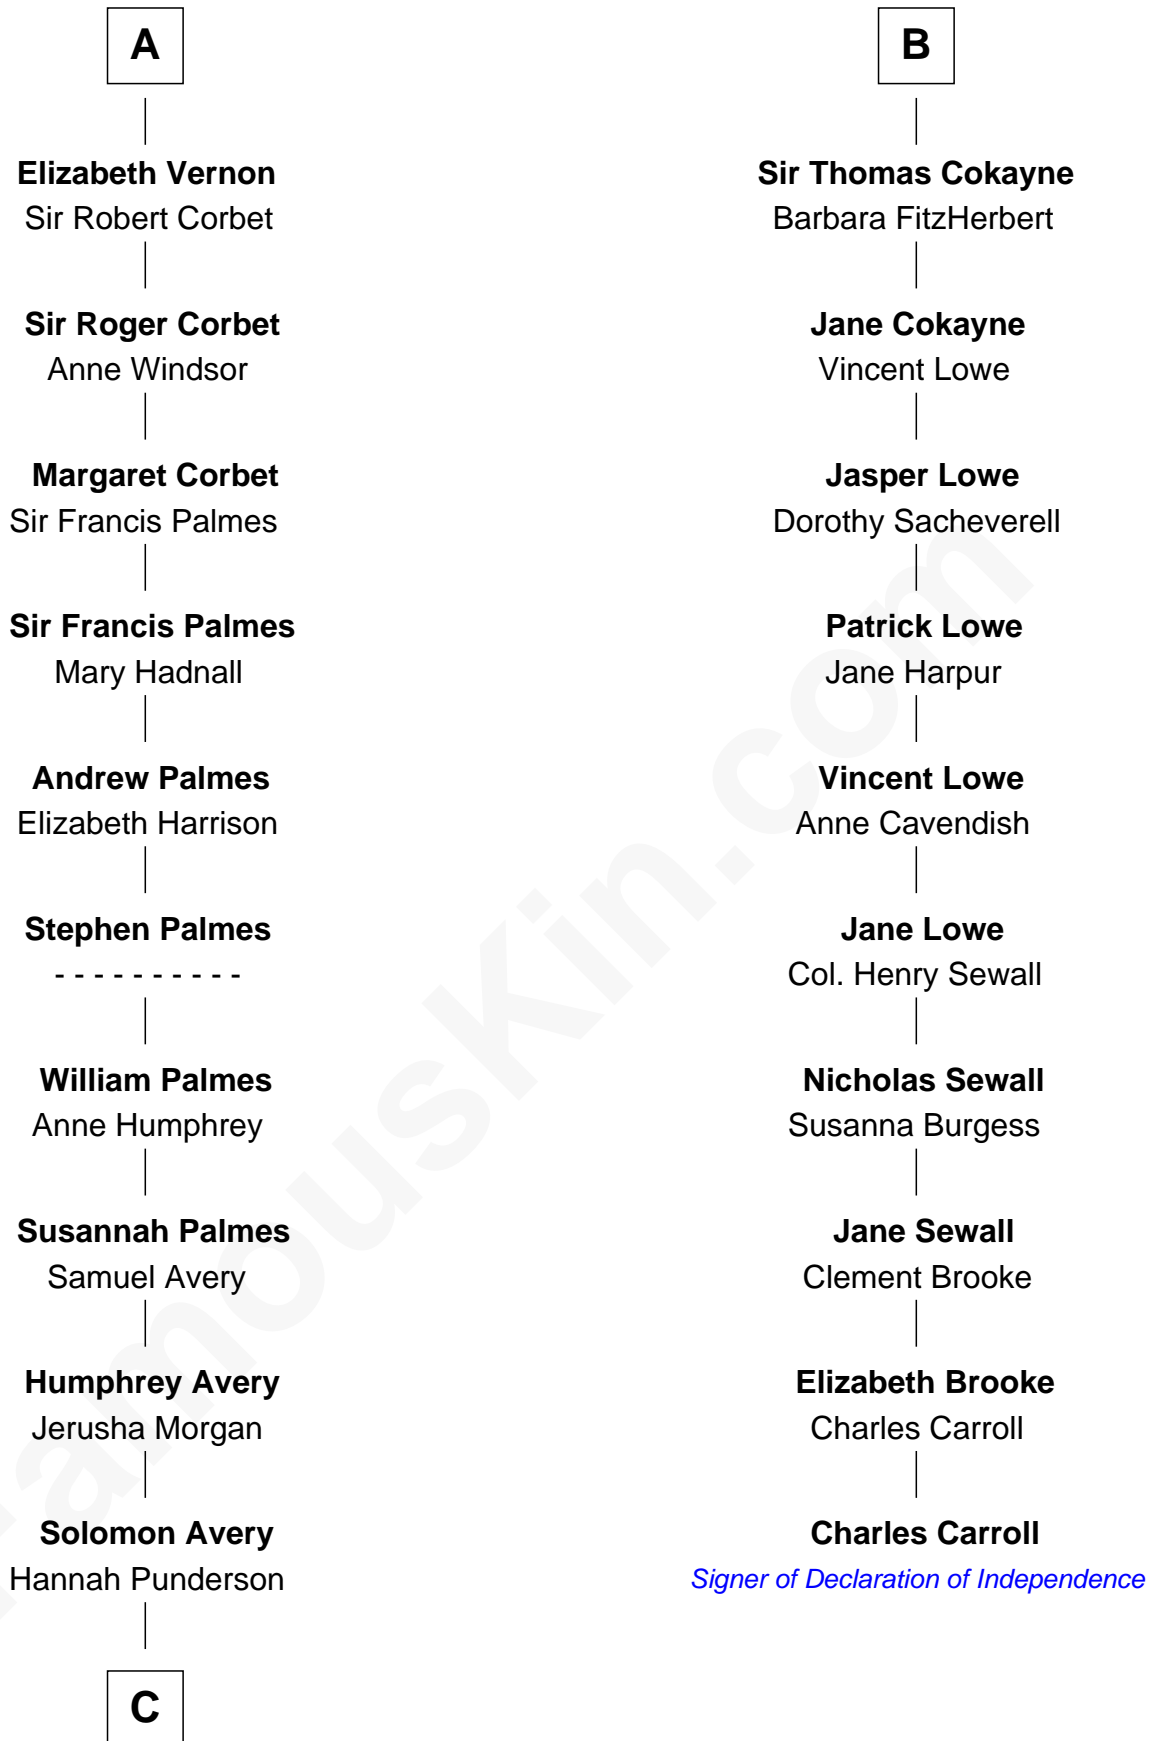

# FamousKin.com Relationship Chart of

**John D. Rockefeller**

*Founder of the Standard Oil Company*

16th cousin 4 times removed of

**Charles Carroll**

*Signer of the Declaration of Independence*

**Sir Robert de Ros**

Isabel de Aubeney

**C**

—  
**Miles Avery**  
Malinda Pixley

—  
**Lucy Avery**  
Godfrey Lewis Rockefeller

—  
**William Avery Rockefeller**  
Eliza Davison

—  
**John D. Rockefeller**  
*Founder of the Standard Oil Company*