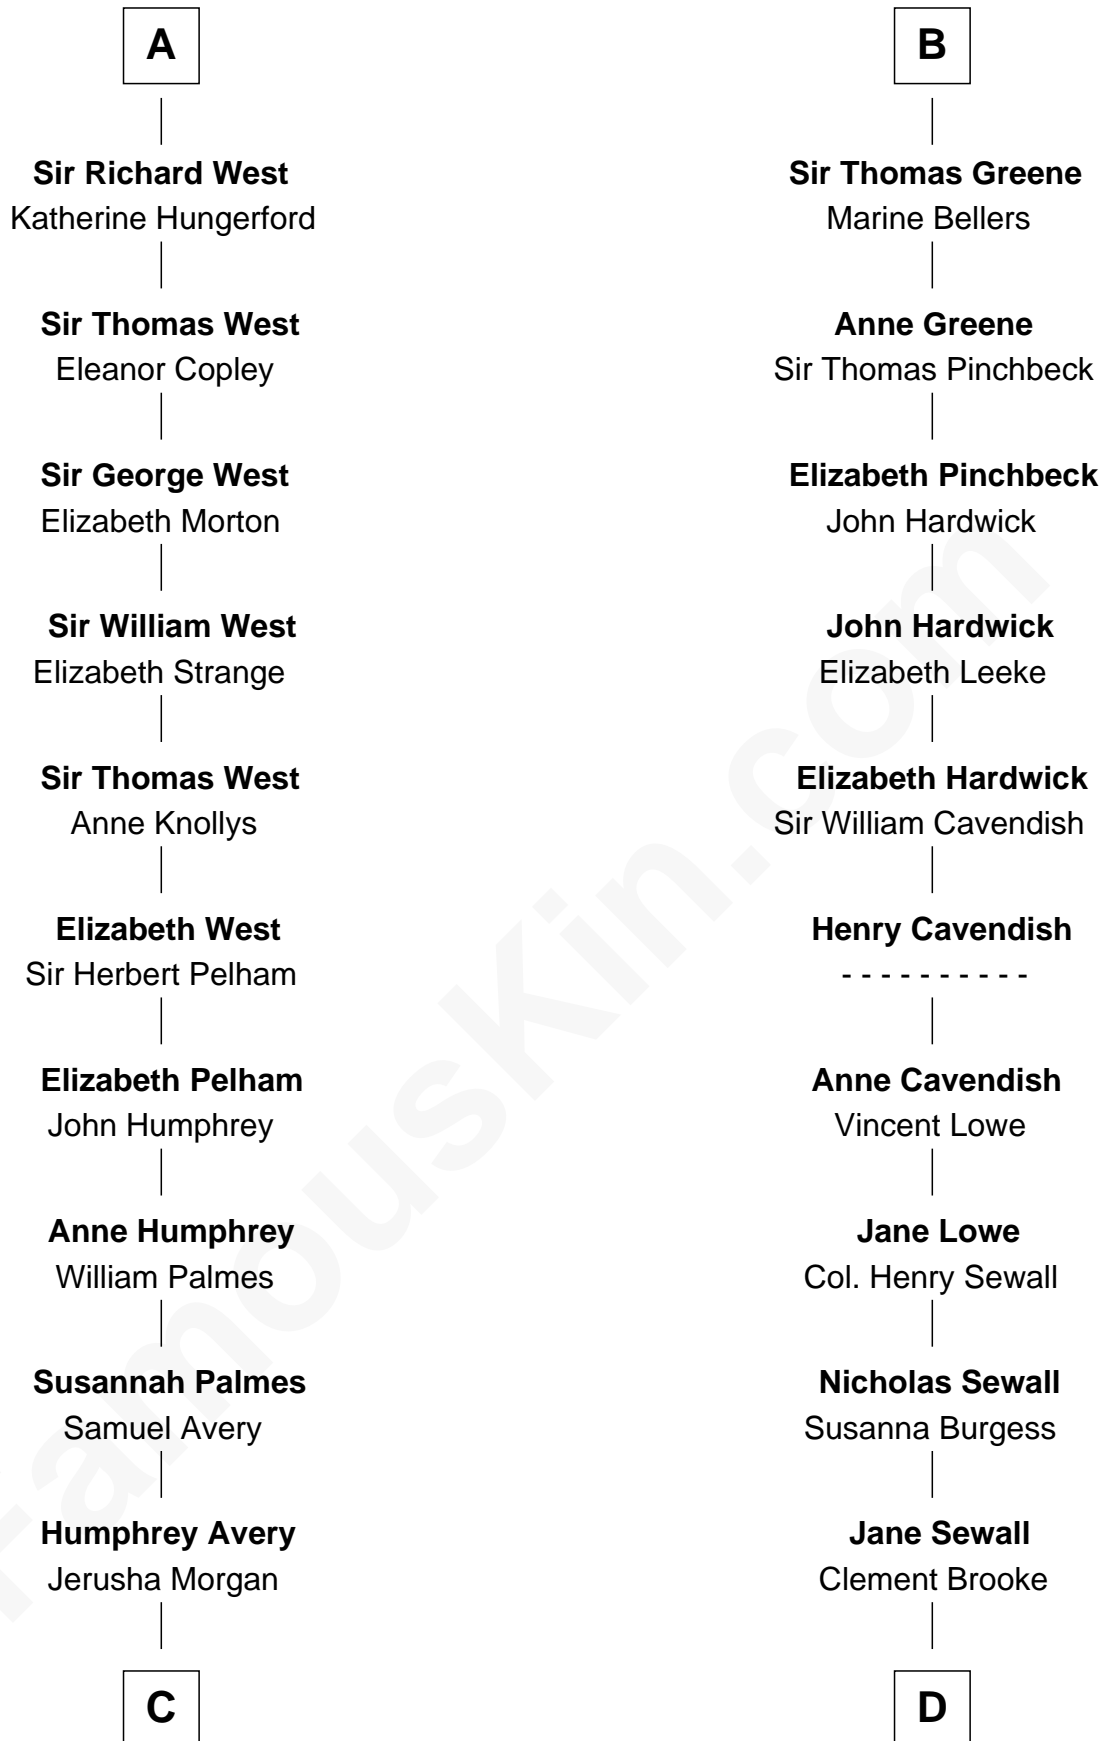

# FamousKin.com Relationship Chart of

**John D. Rockefeller**

*Founder of the Standard Oil Company*

18th cousin 3 times removed of

**Charles Carroll**

*Signer of the Declaration of Independence*

**Ramon Berenguer IV of Provence**

Beatrice of Savoy

**Eleanor of Provence**  
Henry III, King of England

**Edmund Plantagenet**  
Blanche of Artois

**Henry Plantagenet**  
Maud de Chaworth

**Joan of Lancaster**  
John de Mowbray

**Eleanor Mowbray**  
Roger de la Warre

**Joan de la Warre**  
Sir Thomas West

**Sir Reynold West**  
Margaret Thorley

**A**

**Eleanor of Provence**  
Henry III, King of England

**Edward I, King of England**  
Eleanor of Castile

**Elizabeth Plantagenet**  
Humphrey de Bohun

**Eleanor de Bohun**  
Sir James le Boteler

**Pernel le Boteler**  
Sir Gilbert Talbot

**Sir Richard Talbot**  
Ankaret le Strange

**Mary Talbot**  
Sir Thomas Greene

**B**

**C**

**Solomon Avery**  
Hannah Punderson