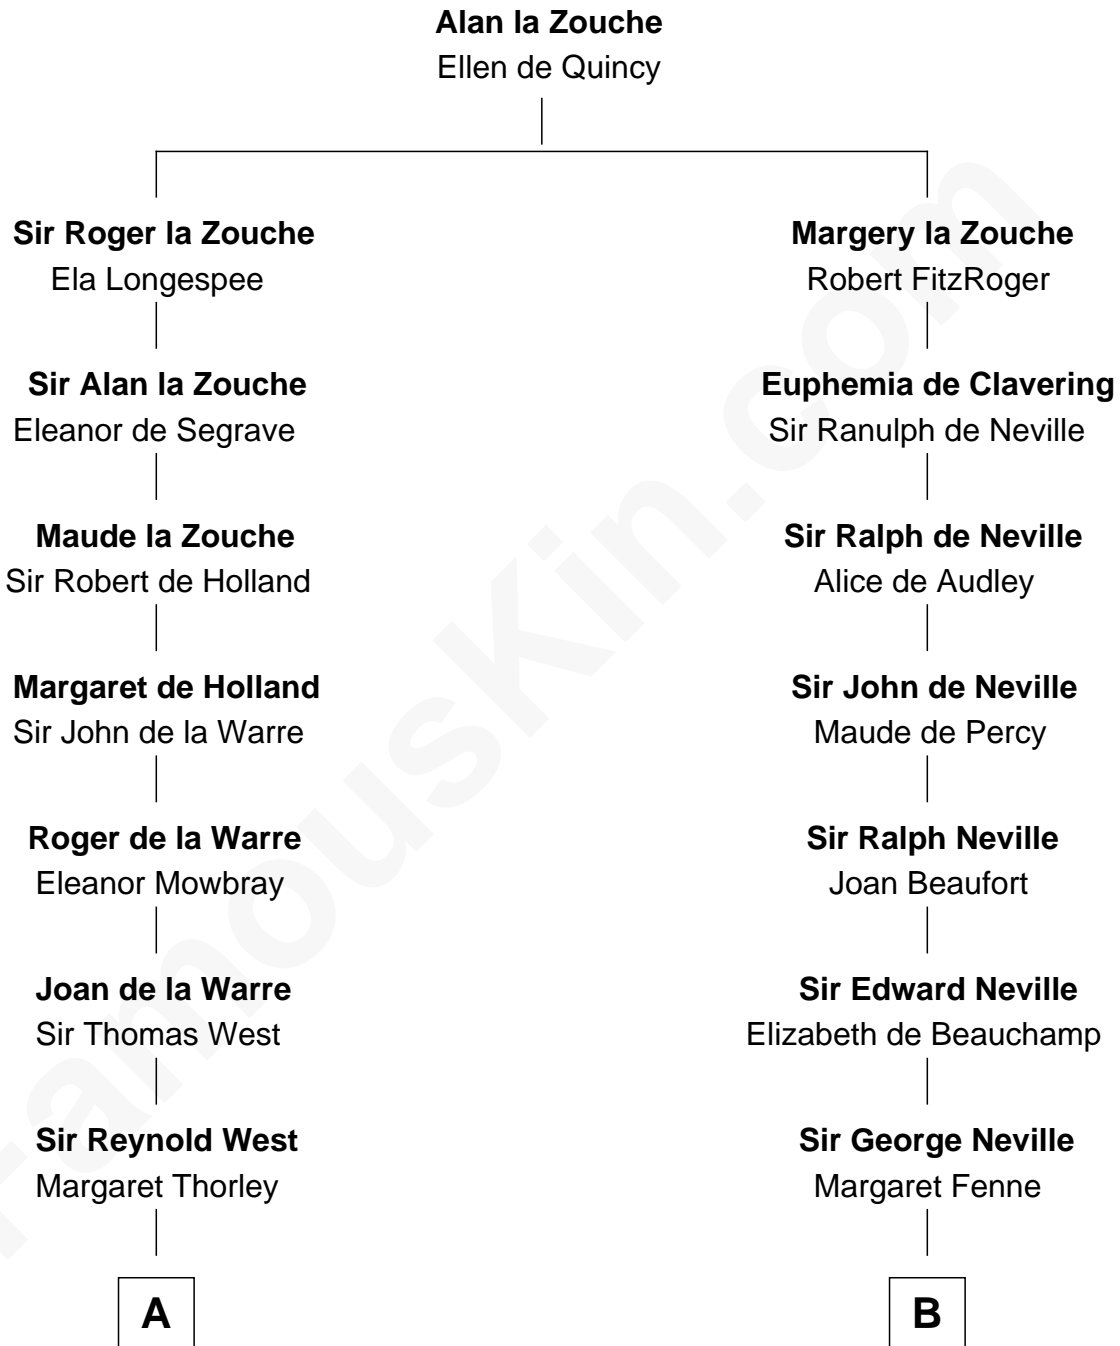

## Relationship Chart of

### John D. Rockefeller

Founder of the Standard Oil Company

15th cousin 6 times removed of

**Daniel Carroll**

Signer of the U.S. Constitution

**C**

—  
**Solomon Avery**  
Hannah Punderson

—  
**Miles Avery**  
Malinda Pixley