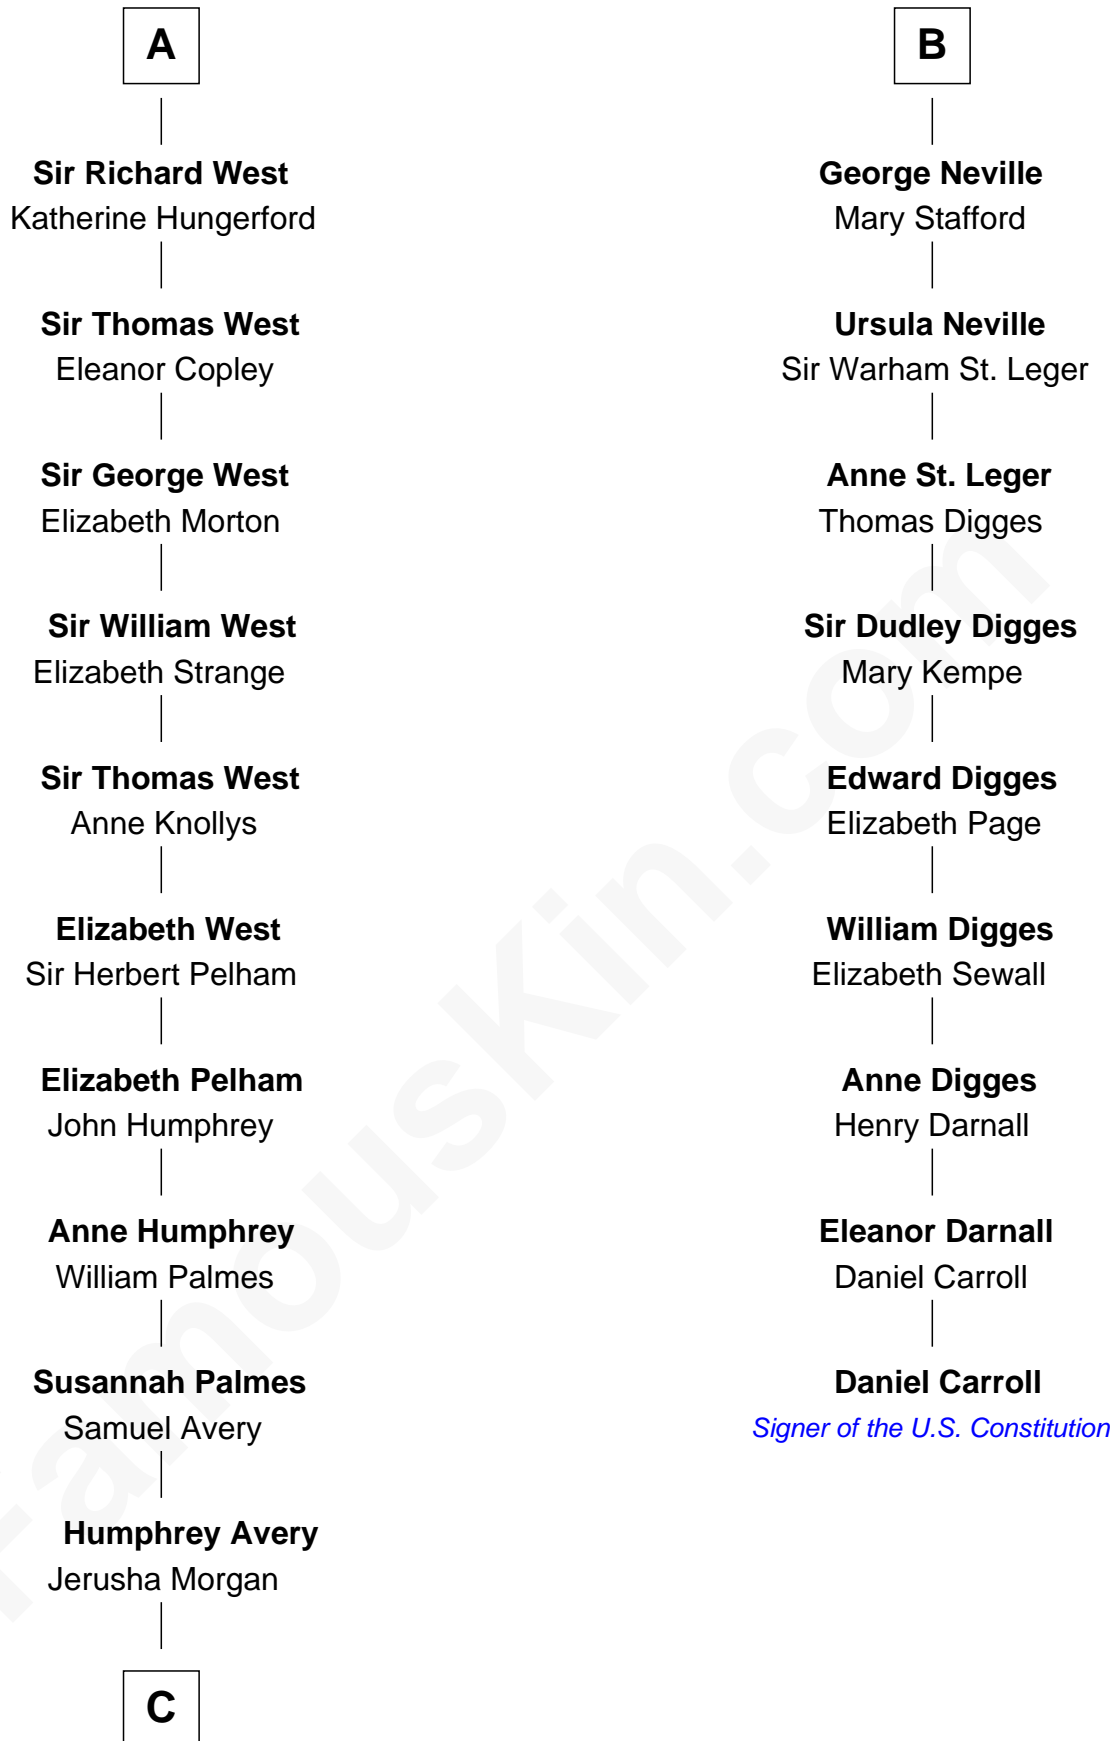

## Relationship Chart of

### John D. Rockefeller

Founder of the Standard Oil Company

15th cousin 6 times removed of

**Daniel Carroll**

Signer of the U.S. Constitution

**C**

—  
**Solomon Avery**  
Hannah Punderson

—  
**Miles Avery**  
Malinda Pixley

—  
**Lucy Avery**  
Godfrey Lewis Rockefeller

—  
**William Avery Rockefeller**  
Eliza Davison

—  
**John D. Rockefeller**  
*Founder of the Standard Oil Company*

FamousKin.com