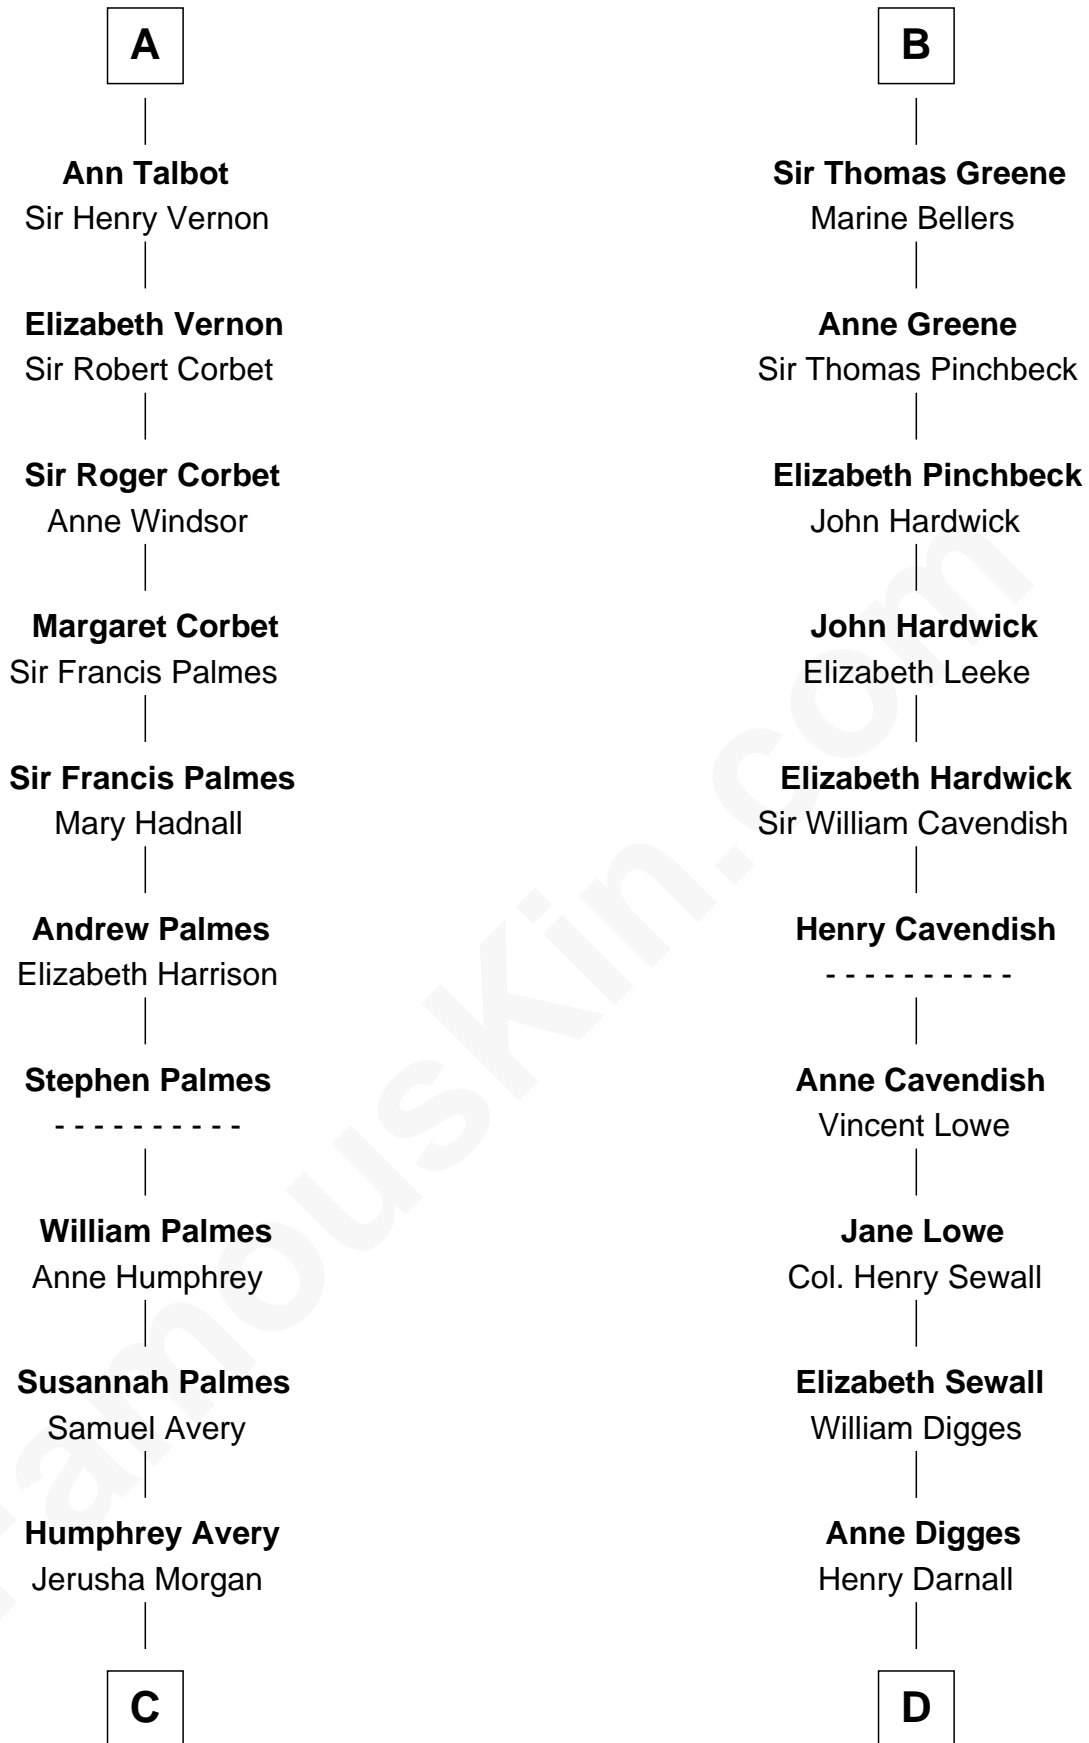

# FamousKin.com Relationship Chart of

**John D. Rockefeller**

*Founder of the Standard Oil Company*

18th cousin 3 times removed of

**Daniel Carroll**

*Signer of the U.S. Constitution*

**Sir Geoffrey FitzPiers**

Aveline de Clare

**C**

**Solomon Avery**  
Hannah Punderson

**Miles Avery**  
Malinda Pixley

**Lucy Avery**  
Godfrey Lewis Rockefeller

**William Avery Rockefeller**  
Eliza Davison

**John D. Rockefeller**  
*Founder of the Standard Oil Company*

**D**

**Eleanor Darnall**  
Daniel Carroll

**Daniel Carroll**  
*Signer of the U.S. Constitution*

FamousKin.com