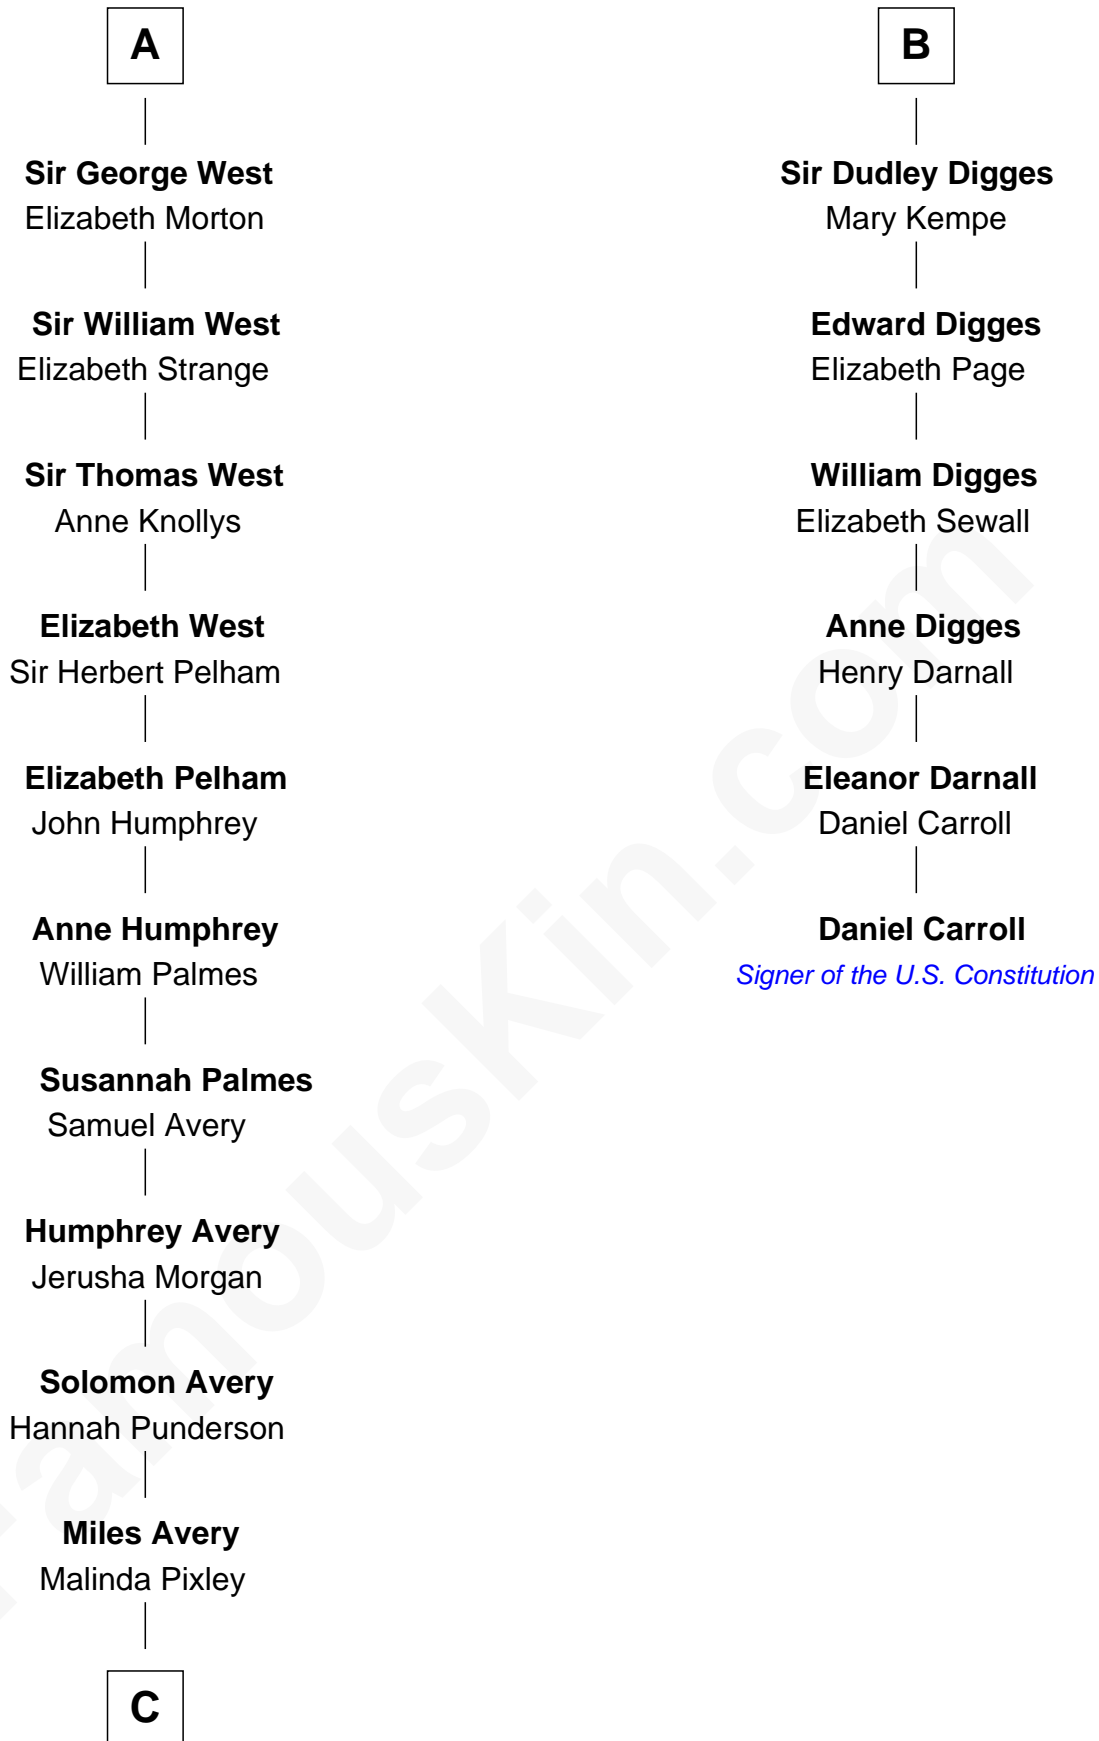

# FamousKin.com Relationship Chart of

**John D. Rockefeller**

*Founder of the Standard Oil Company*

12th cousin 7 times removed of

**Daniel Carroll**

*Signer of the U.S. Constitution*

**C**

—  
**Lucy Avery**

Godfrey Lewis Rockefeller

—  
**William Avery Rockefeller**

Eliza Davison

—  
**John D. Rockefeller**

*Founder of the Standard Oil Company*

FamousKin.com