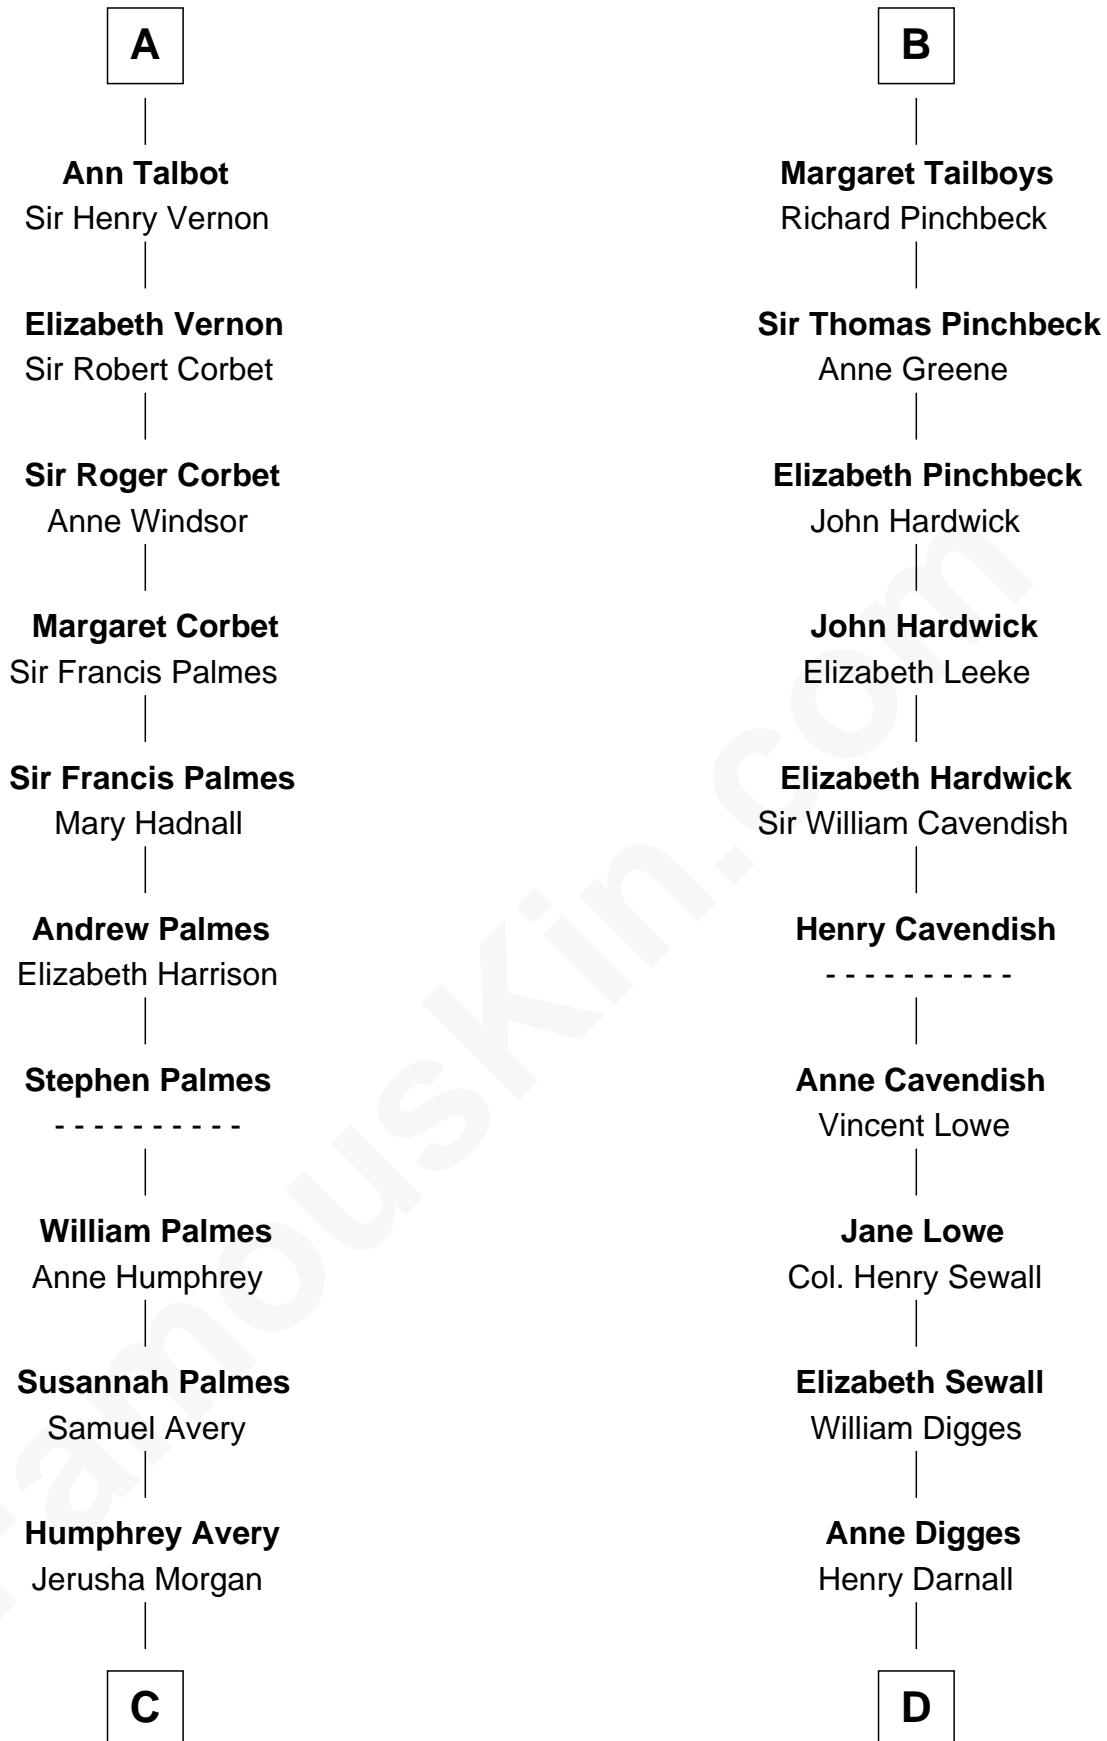

# FamousKin.com Relationship Chart of

**John D. Rockefeller**

*Founder of the Standard Oil Company*

18th cousin 3 times removed of

**Daniel Carroll**

*Signer of the U.S. Constitution*

**C**

**Solomon Avery**  
Hannah Punderson

**Miles Avery**  
Malinda Pixley

**Lucy Avery**  
Godfrey Lewis Rockefeller

**William Avery Rockefeller**  
Eliza Davison

**John D. Rockefeller**  
*Founder of the Standard Oil Company*

**D**

**Eleanor Darnall**  
Daniel Carroll