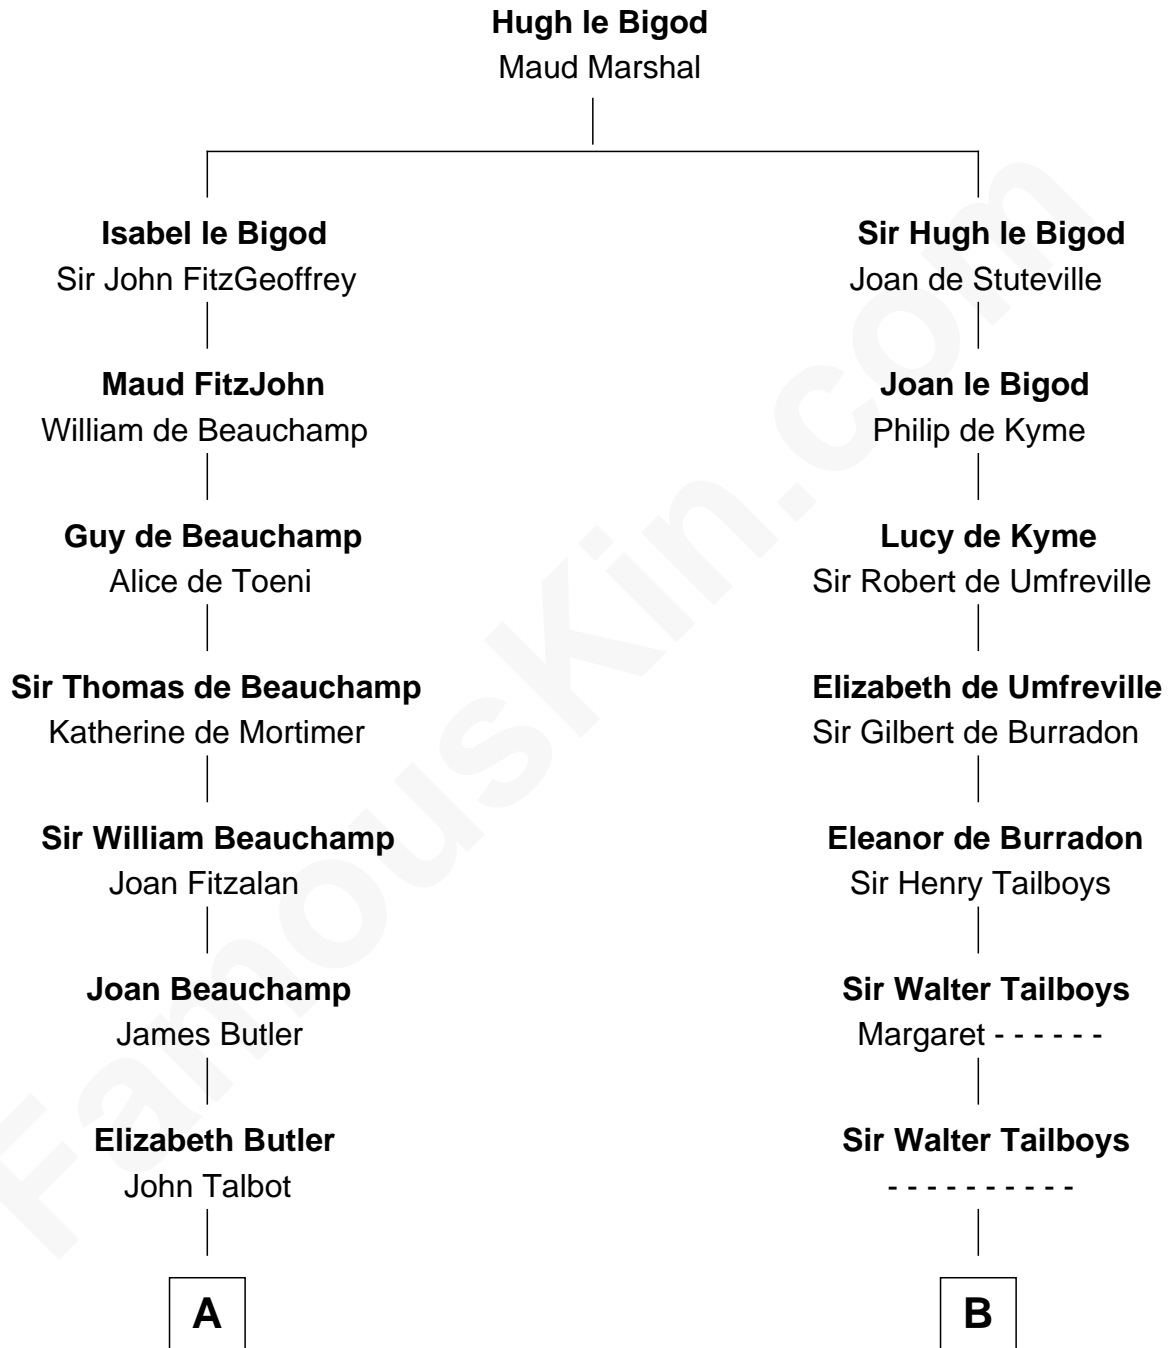

# FamousKin.com Relationship Chart of

**John D. Rockefeller**

*Founder of the Standard Oil Company*

18th cousin 3 times removed of

**Daniel Carroll**

*Signer of the U.S. Constitution*

**C**

**Solomon Avery**  
Hannah Punderson

**Miles Avery**  
Malinda Pixley

**Lucy Avery**  
Godfrey Lewis Rockefeller

**William Avery Rockefeller**  
Eliza Davison

**John D. Rockefeller**  
*Founder of the Standard Oil Company*

**D**

**Eleanor Darnall**  
Daniel Carroll

**Daniel Carroll**  
*Signer of the U.S. Constitution*

FamousKin.com