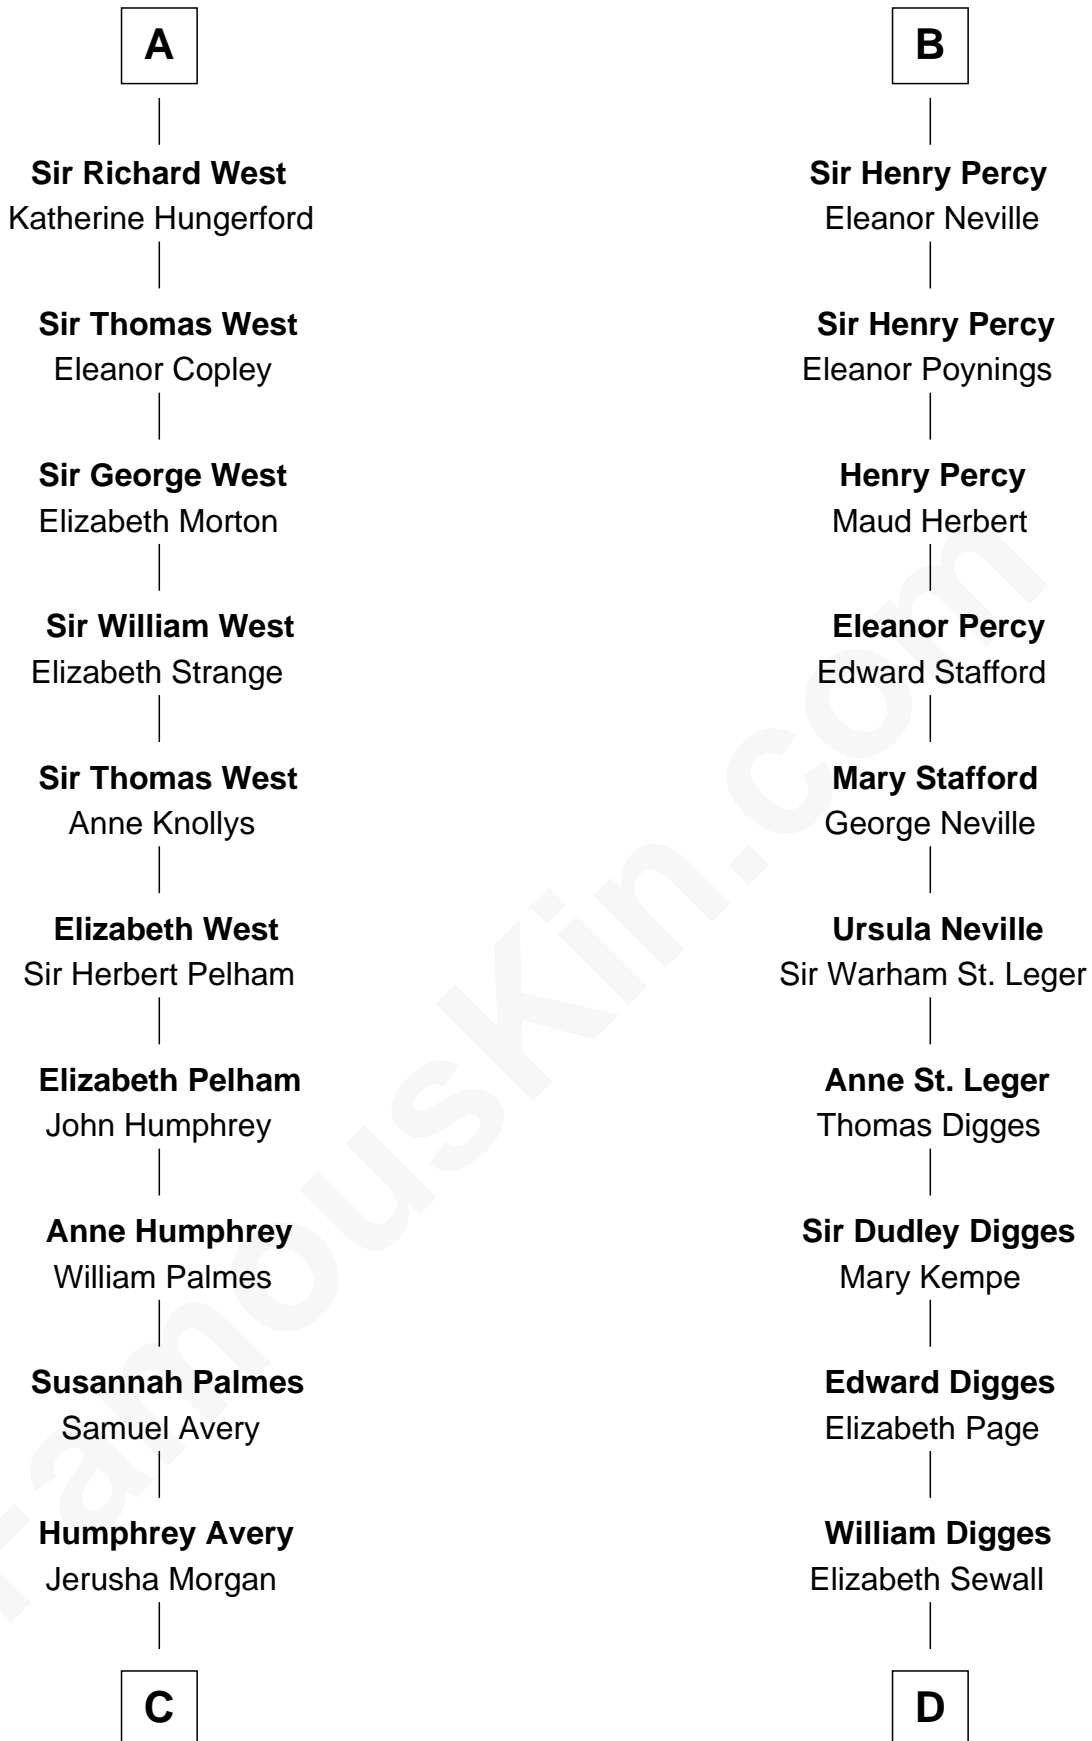

# FamousKin.com Relationship Chart of

**John D. Rockefeller**

*Founder of the Standard Oil Company*

19th cousin 2 times removed of

**Daniel Carroll**

*Signer of the U.S. Constitution*

**Gilbert de Clare**

Isabel Marshal

**Eleanor Mowbray**

Roger de la Warre

**Joan de la Warre**

Sir Thomas West

**Sir Reynold West**

Margaret Thorley

**A**

**Sir Richard de Clare**

Philippa de Montagu

**Edmund Mortimer**

Philippa Plantagenet

**Elizabeth Mortimer**

Sir Henry Percy

**B**

**C**

**Solomon Avery**  
Hannah Punderson

**Miles Avery**  
Malinda Pixley

**Lucy Avery**  
Godfrey Lewis Rockefeller

**William Avery Rockefeller**  
Eliza Davison

**John D. Rockefeller**  
*Founder of the Standard Oil Company*

**D**

**Anne Digges**  
Henry Darnall