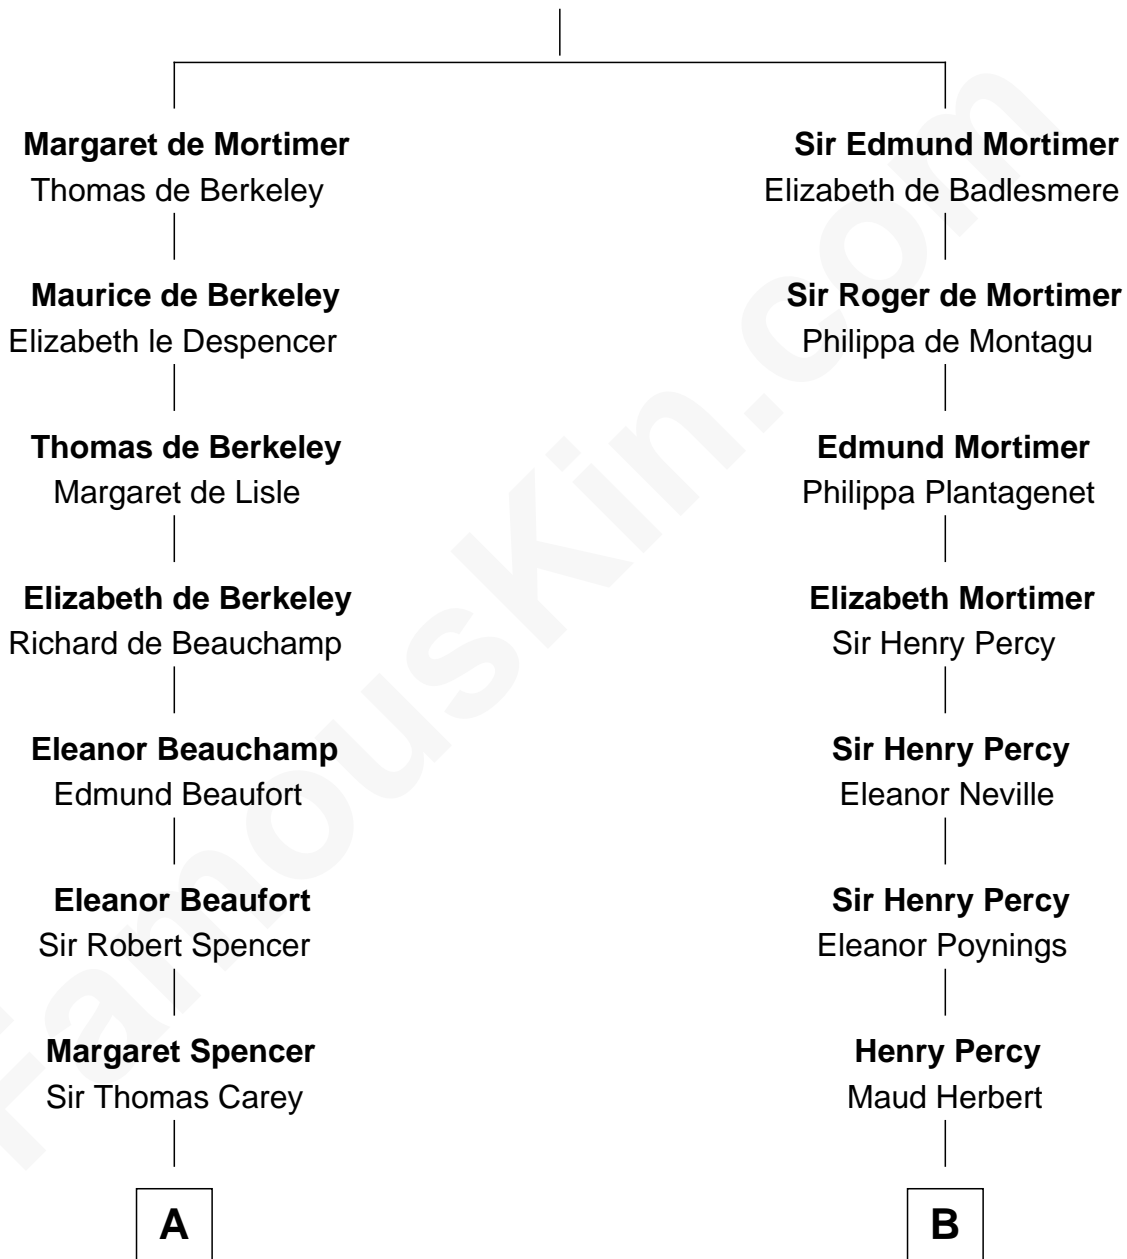

# FamousKin.com Relationship Chart of

**John D. Rockefeller**

*Founder of the Standard Oil Company*

16th cousin 3 times removed of

**Daniel Carroll**

*Signer of the U.S. Constitution*

**Roger de Mortimer**

Joan de Geneville

**A**

**Sir William Carey**

Mary Boleyn

**Catherine Carey**

Sir Francis Knollys

**Anne Knollys**

Sir Thomas West

**Elizabeth West**

Sir Herbert Pelham

**Elizabeth Pelham**

John Humphrey

**Anne Humphrey**

William Palmes

**Susannah Palmes**

Samuel Avery

**Humphrey Avery**