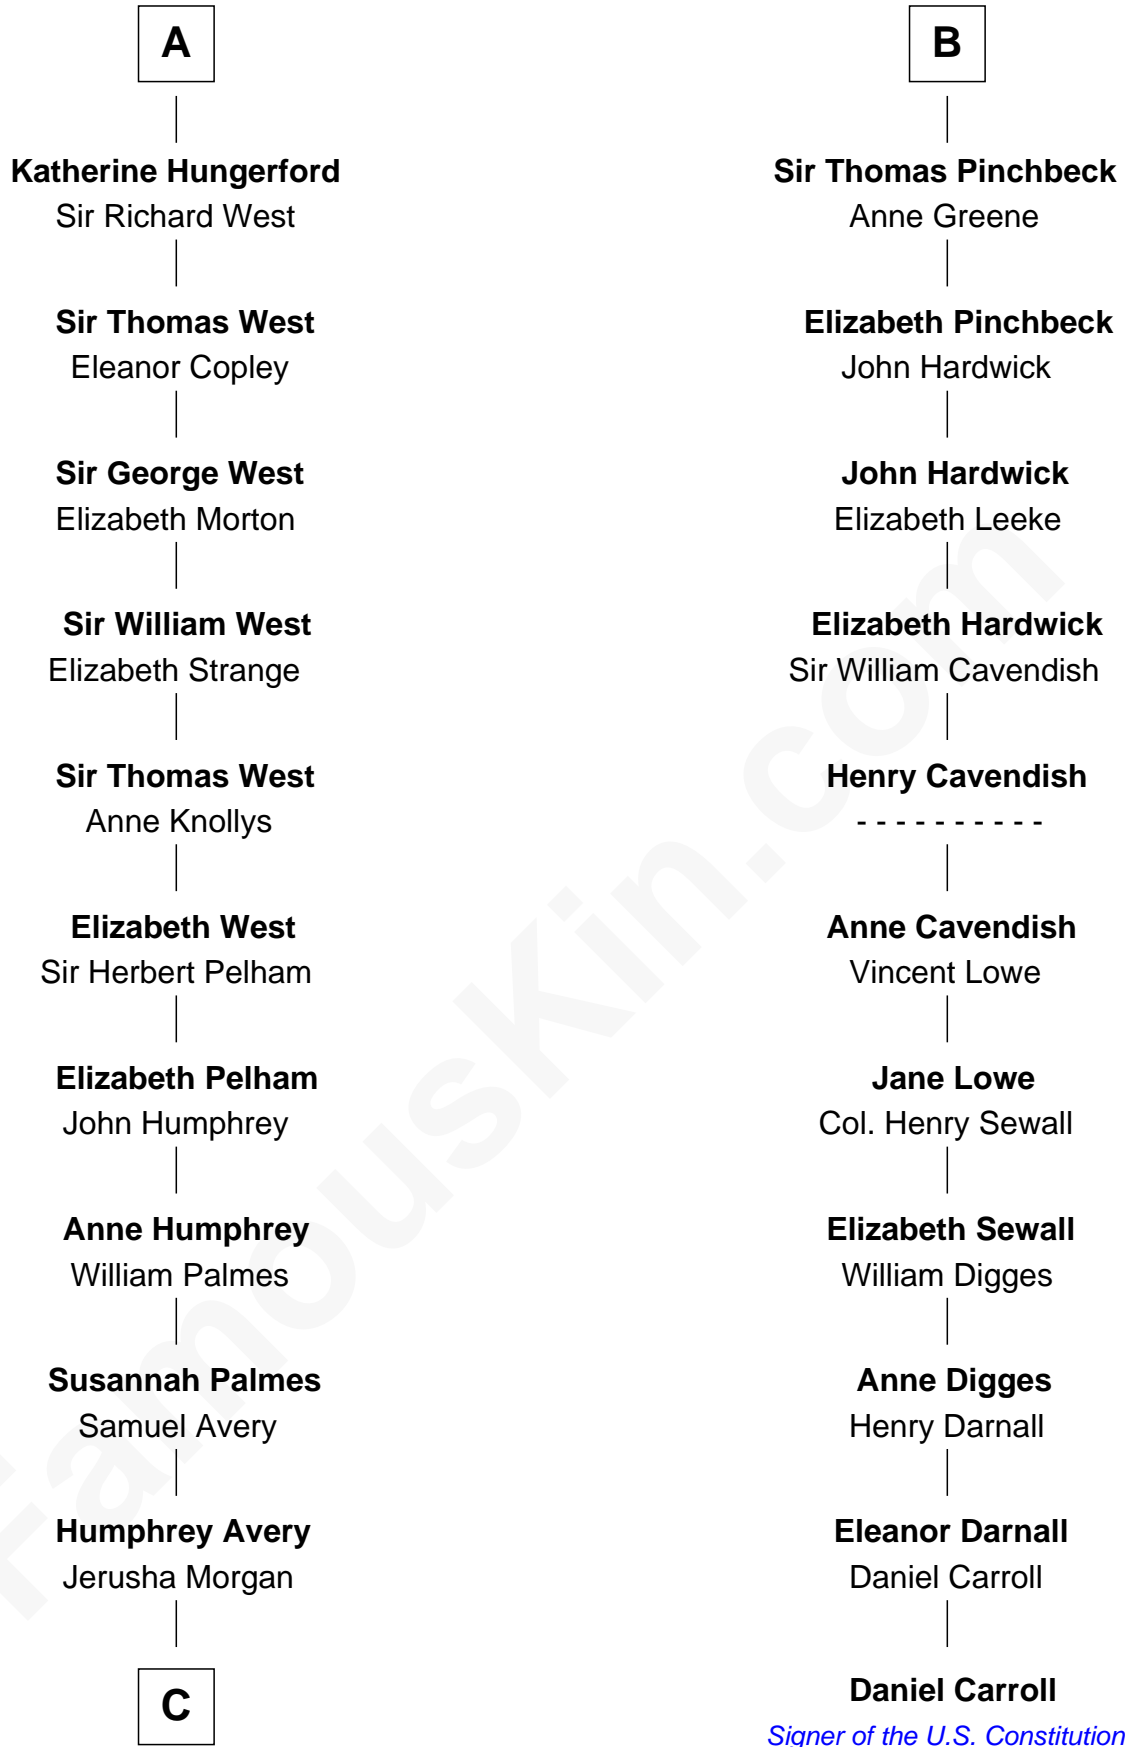

FamousKin.com Relationship Chart of

John D. Rockefeller

Founder of the Standard Oil Company

17th cousin 4 times removed of

Daniel Carroll

Signer of the U.S. Constitution

C

—
Solomon Avery
Hannah Punderson

—
Miles Avery
Malinda Pixley

—
Lucy Avery
Godfrey Lewis Rockefeller

—
William Avery Rockefeller
Eliza Davison

—
John D. Rockefeller
Founder of the Standard Oil Company

FamousKin.com