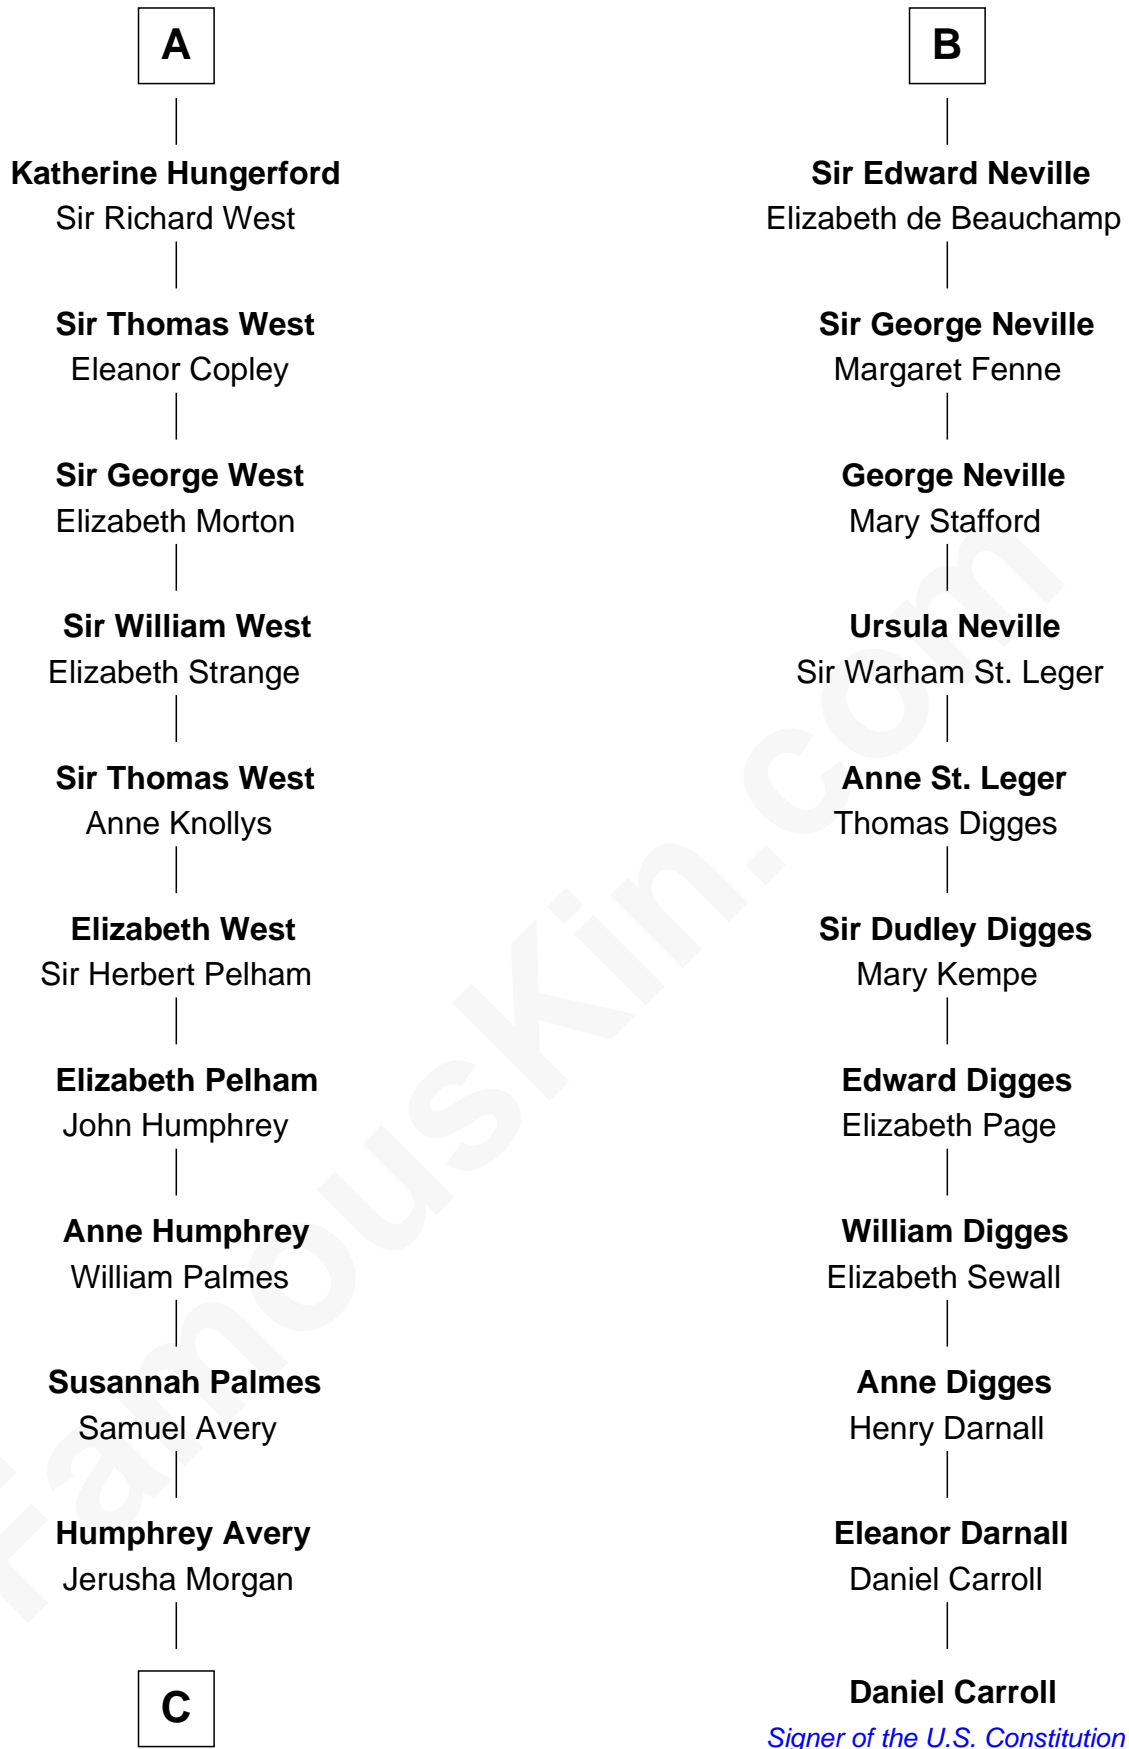

FamousKin.com Relationship Chart of

John D. Rockefeller

Founder of the Standard Oil Company

17th cousin 4 times removed of

Daniel Carroll

Signer of the U.S. Constitution

C

—
Solomon Avery
Hannah Punderson

—
Miles Avery
Malinda Pixley

—
Lucy Avery
Godfrey Lewis Rockefeller

—
William Avery Rockefeller
Eliza Davison

—
John D. Rockefeller
Founder of the Standard Oil Company

FamousKin.com