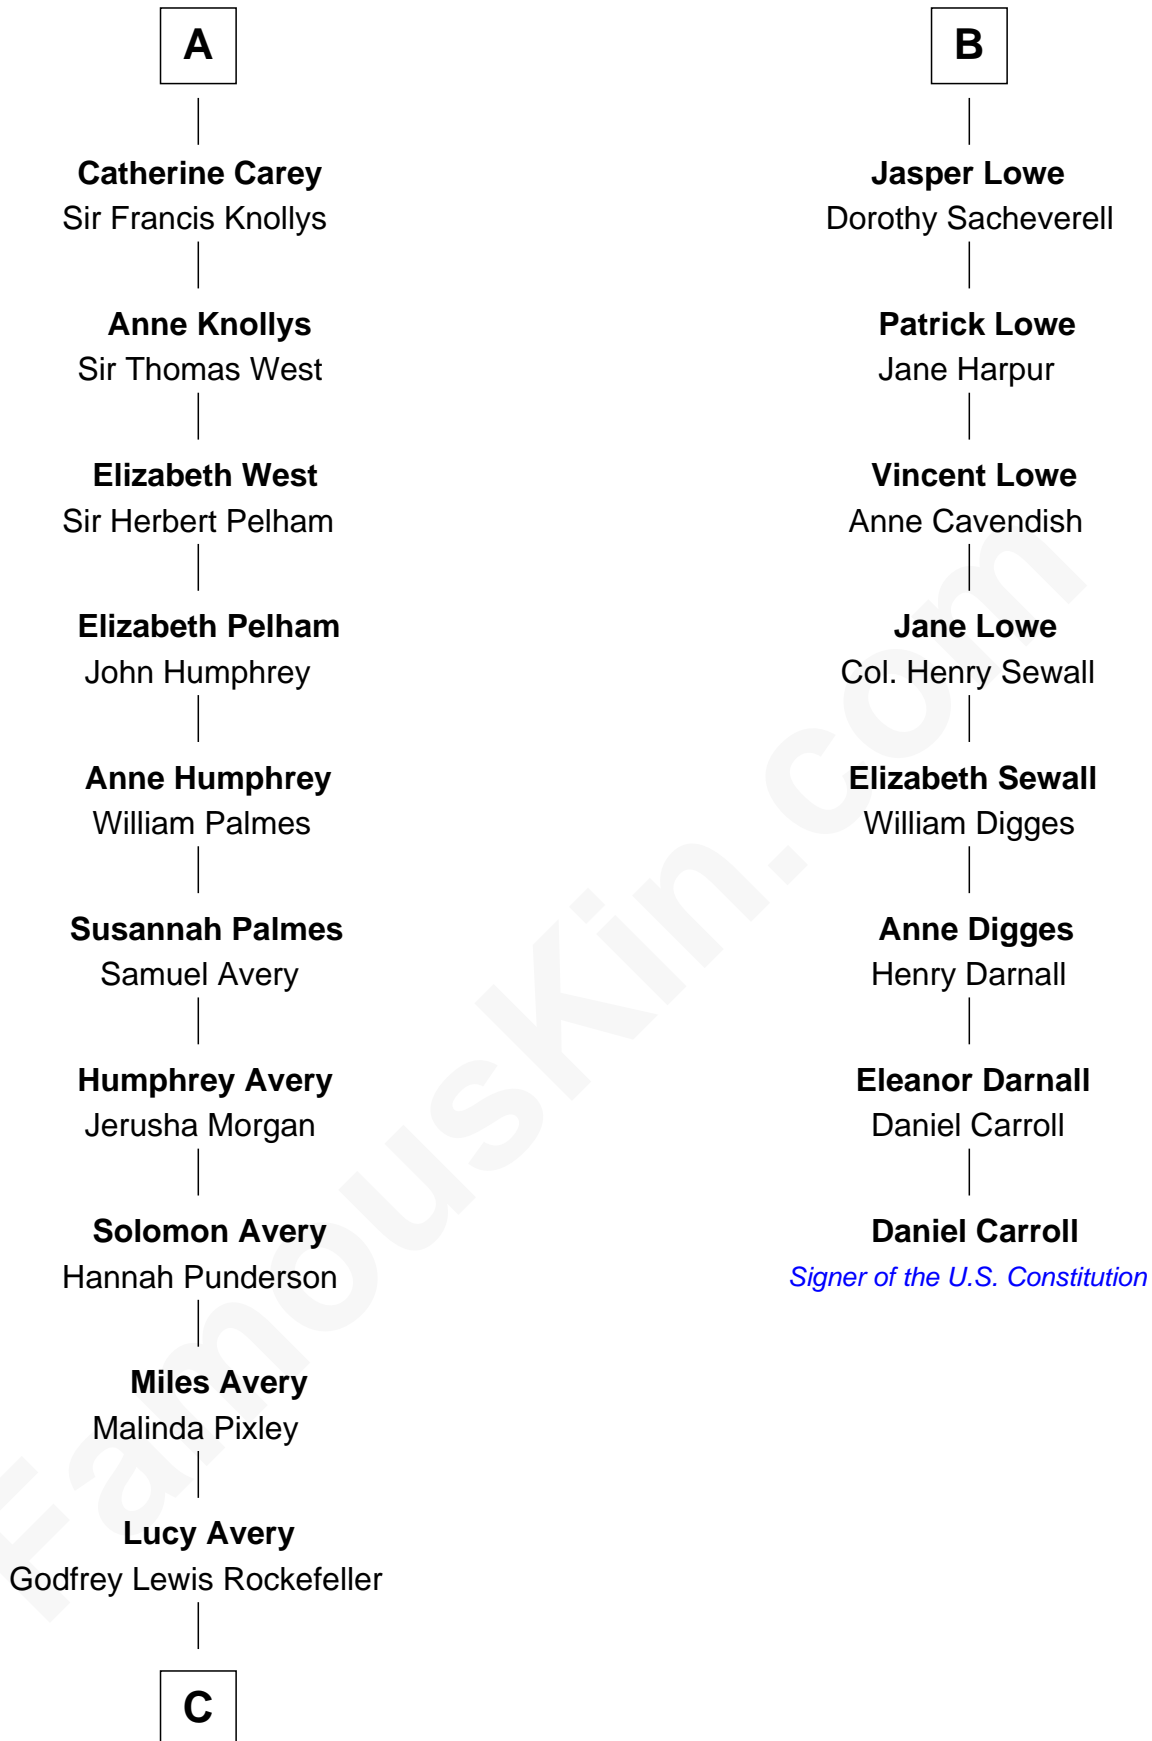

FamousKin.com Relationship Chart of

John D. Rockefeller

Founder of the Standard Oil Company

14th cousin 4 times removed of

Daniel Carroll

Signer of the U.S. Constitution

Sir John Howard

Alice de Bois

Sir Robert Howard

Margaret de Scales

Sir John Howard

Alice Tendring

Sir Robert Howard

Margaret Mowbray

Sir John Howard

Katherine Moleyns

Agnes Barlow

Sir Thomas Cokayne

Barbara FitzHerbert

Jane Cokayne

Vincent Lowe

B

C

—
William Avery Rockefeller

Eliza Davison

—
John D. Rockefeller

Founder of the Standard Oil Company

FamousKin.com