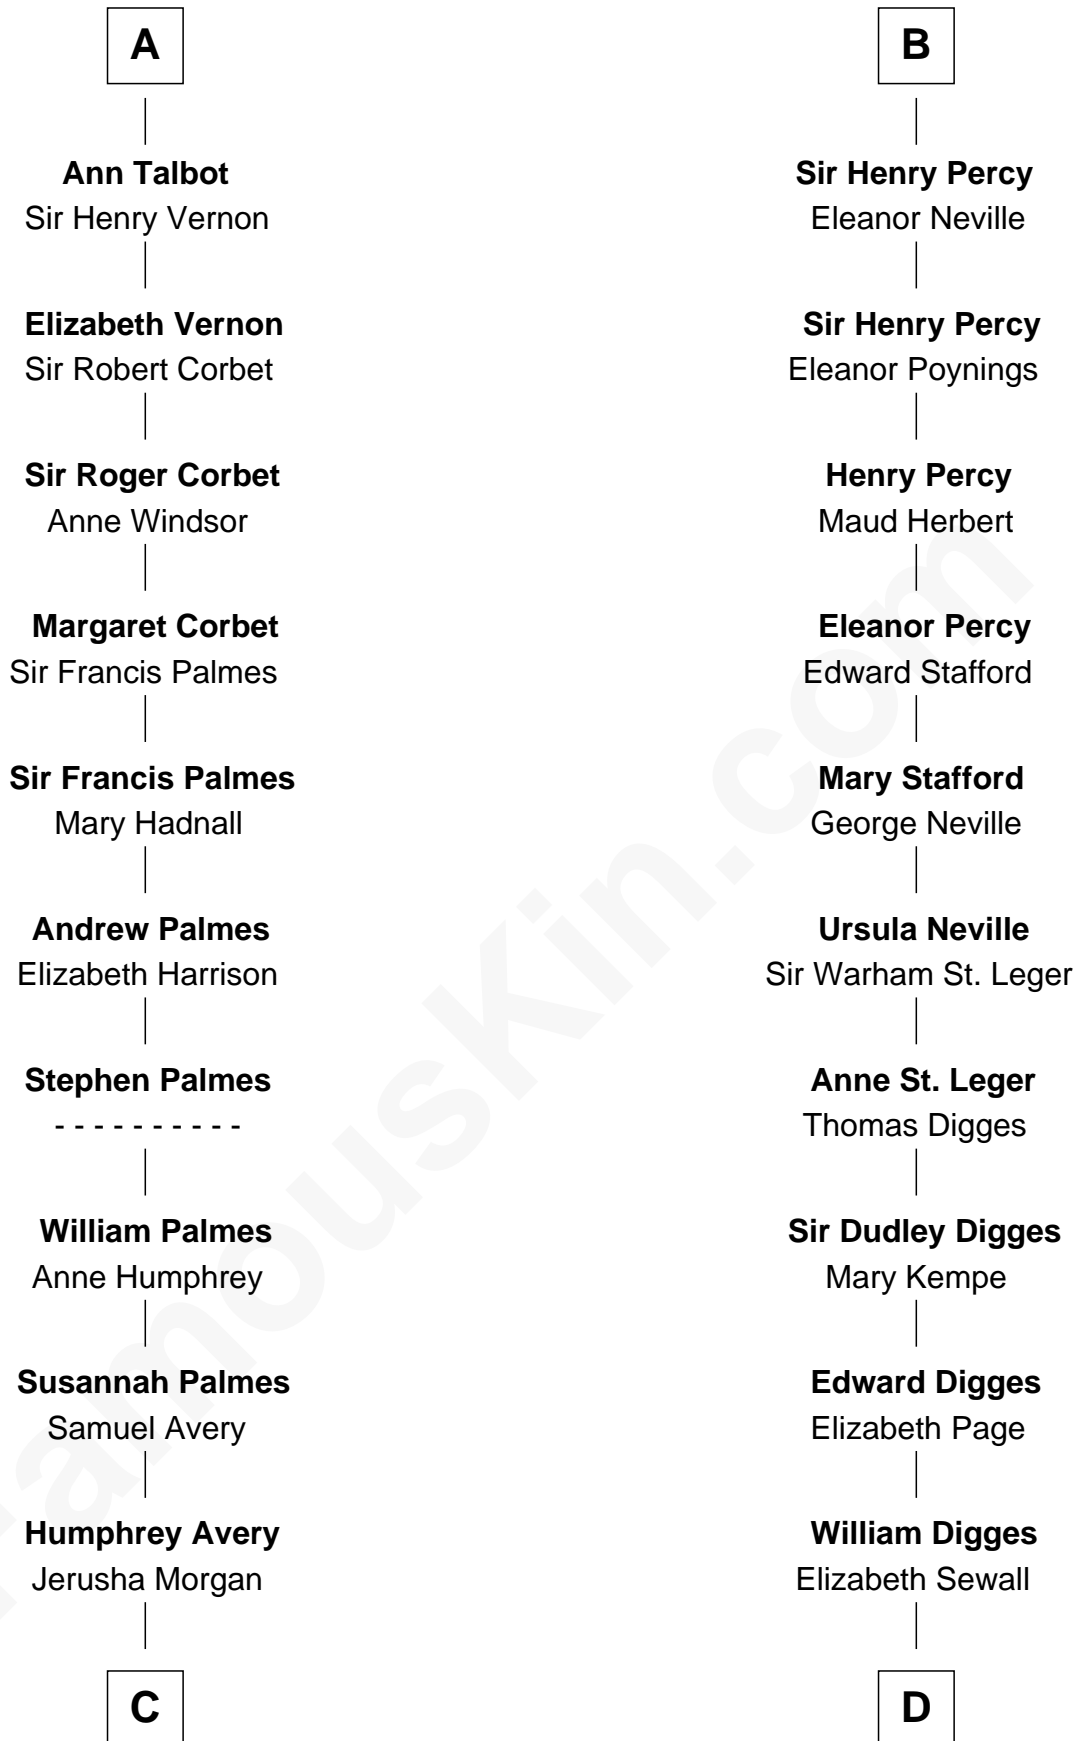

# FamousKin.com Relationship Chart of

**John D. Rockefeller**

*Founder of the Standard Oil Company*

19th cousin 2 times removed of

**John Carroll**

*Founder of Georgetown University*

**C**

**Solomon Avery**  
Hannah Punderson

**Miles Avery**  
Malinda Pixley

**Lucy Avery**  
Godfrey Lewis Rockefeller

**William Avery Rockefeller**  
Eliza Davison

**John D. Rockefeller**  
*Founder of the Standard Oil Company*

**D**

**Anne Digges**  
Henry Darnall

**Eleanor Darnall**  
Daniel Carroll

**John Carroll**  
*Founder, Georgetown University*

FamousKin.com