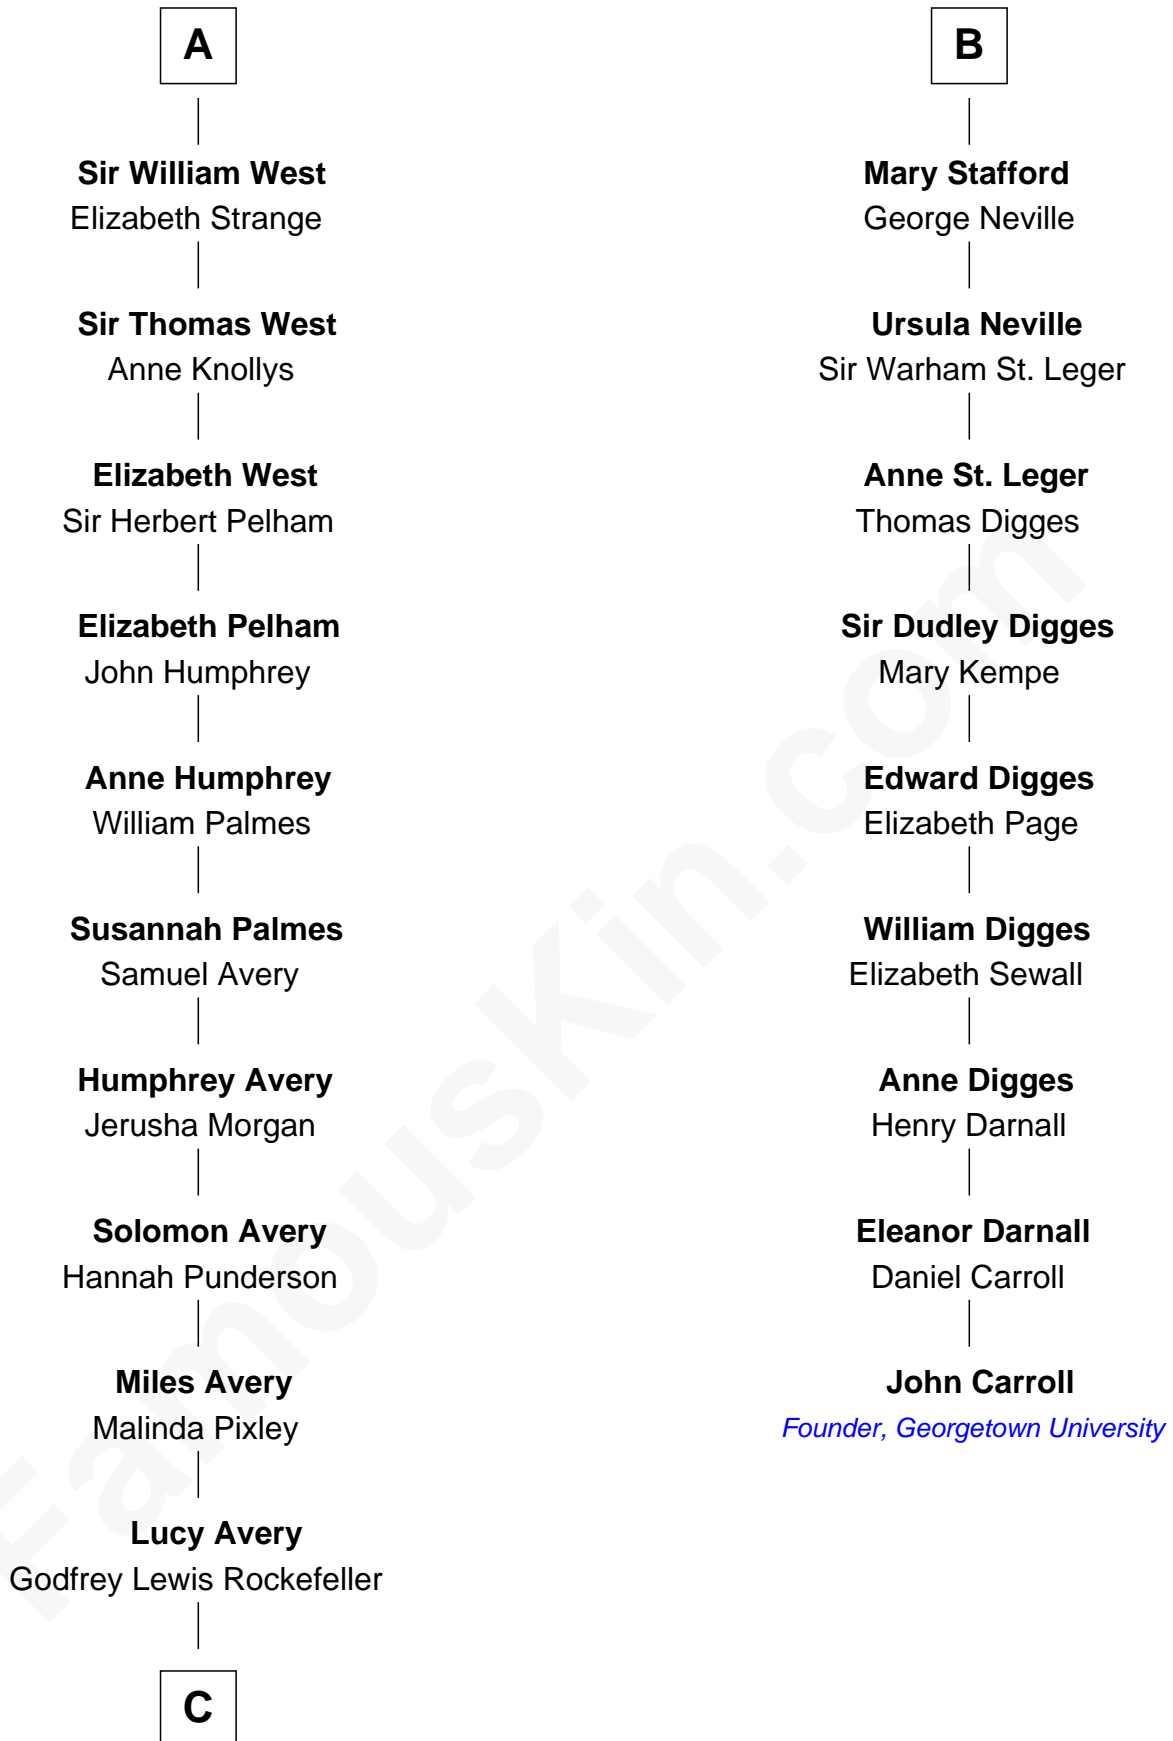

FamousKin.com Relationship Chart of

John D. Rockefeller

Founder of the Standard Oil Company

15th cousin 3 times removed of

John Carroll

Founder of Georgetown University

Henry Plantagenet

Maud de Chaworth

Sir Richard West

Katherine Hungerford

Sir Thomas West

Eleanor Copley

Sir George West

Elizabeth Morton

A

Mary Plantagenet

Eleanor Poynings

Henry Percy

Maud Herbert

Eleanor Percy

Edward Stafford

B

C

—
William Avery Rockefeller

Eliza Davison

—
John D. Rockefeller

Founder of the Standard Oil Company

FamousKin.com