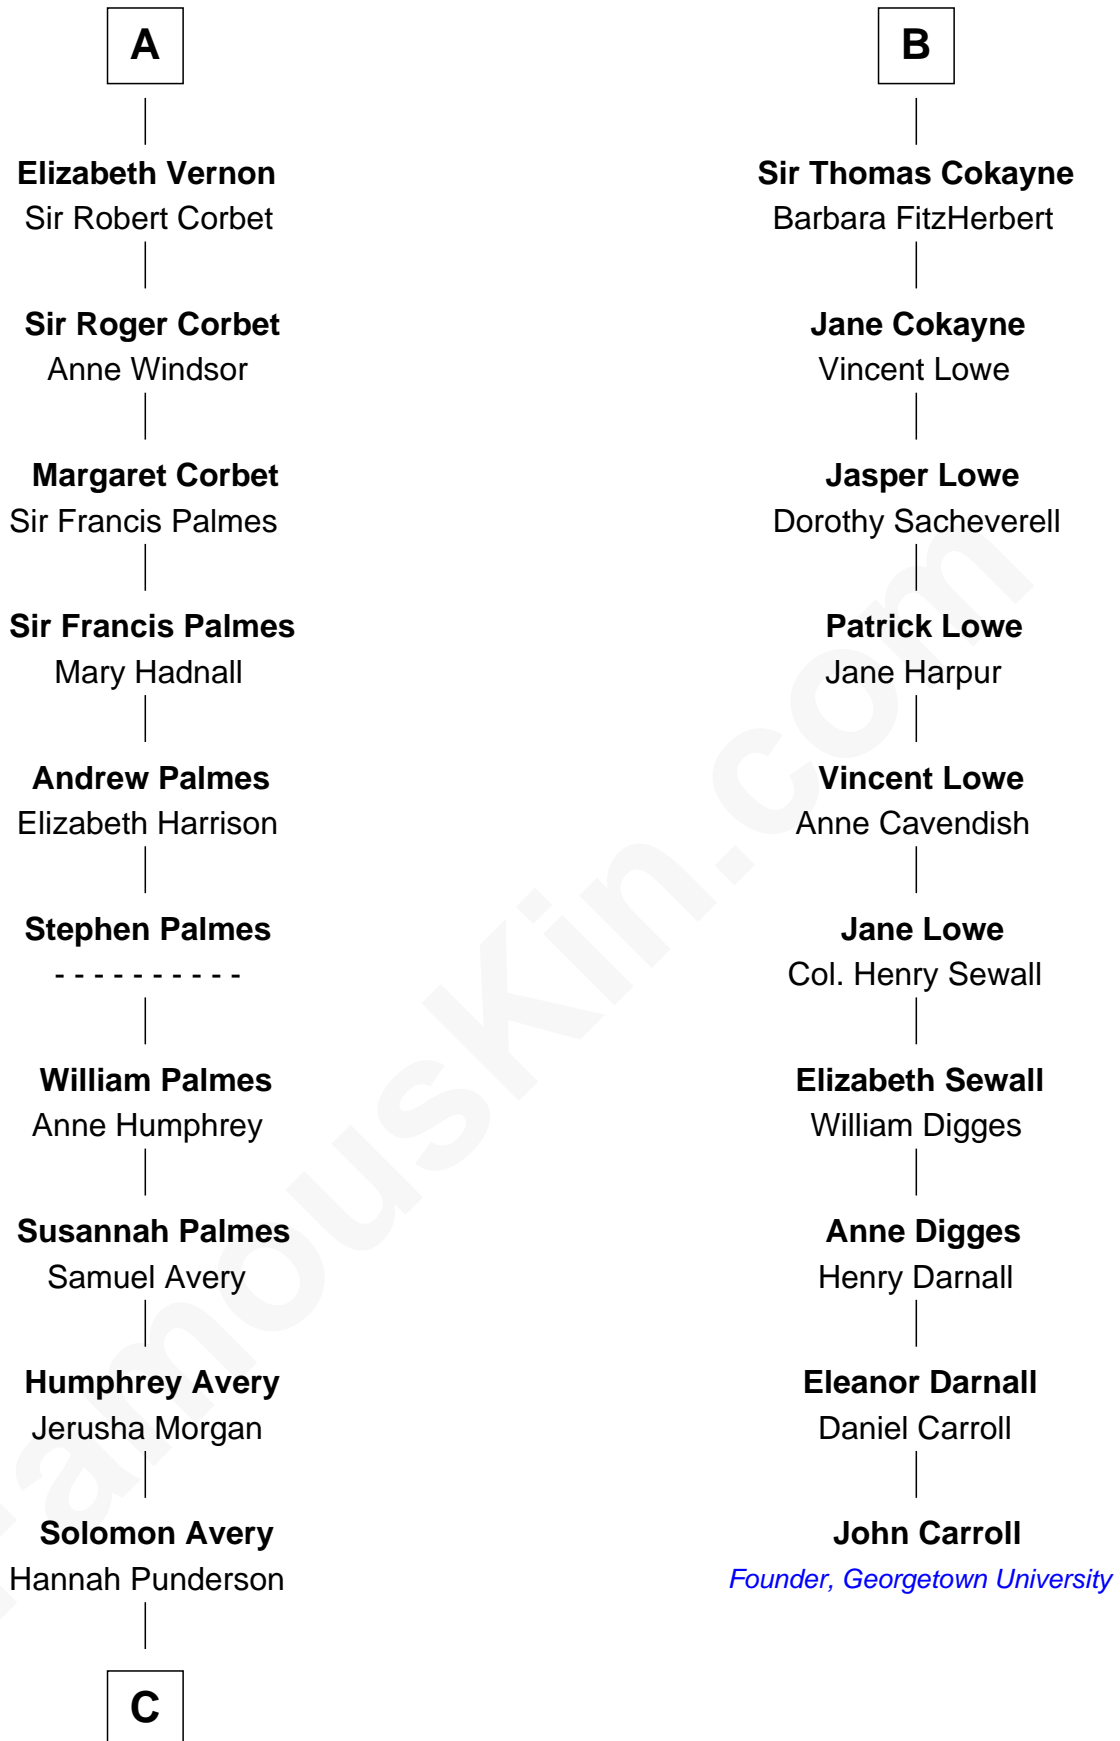

# FamousKin.com Relationship Chart of

**John D. Rockefeller**

*Founder of the Standard Oil Company*

**16th cousin 4 times removed of**

**John Carroll**

*Founder of Georgetown University*

**Sir Robert de Ros**

Isabel de Aubeney

**C**

—  
**Miles Avery**  
Malinda Pixley

—  
**Lucy Avery**  
Godfrey Lewis Rockefeller

—  
**William Avery Rockefeller**  
Eliza Davison

—  
**John D. Rockefeller**  
*Founder of the Standard Oil Company*