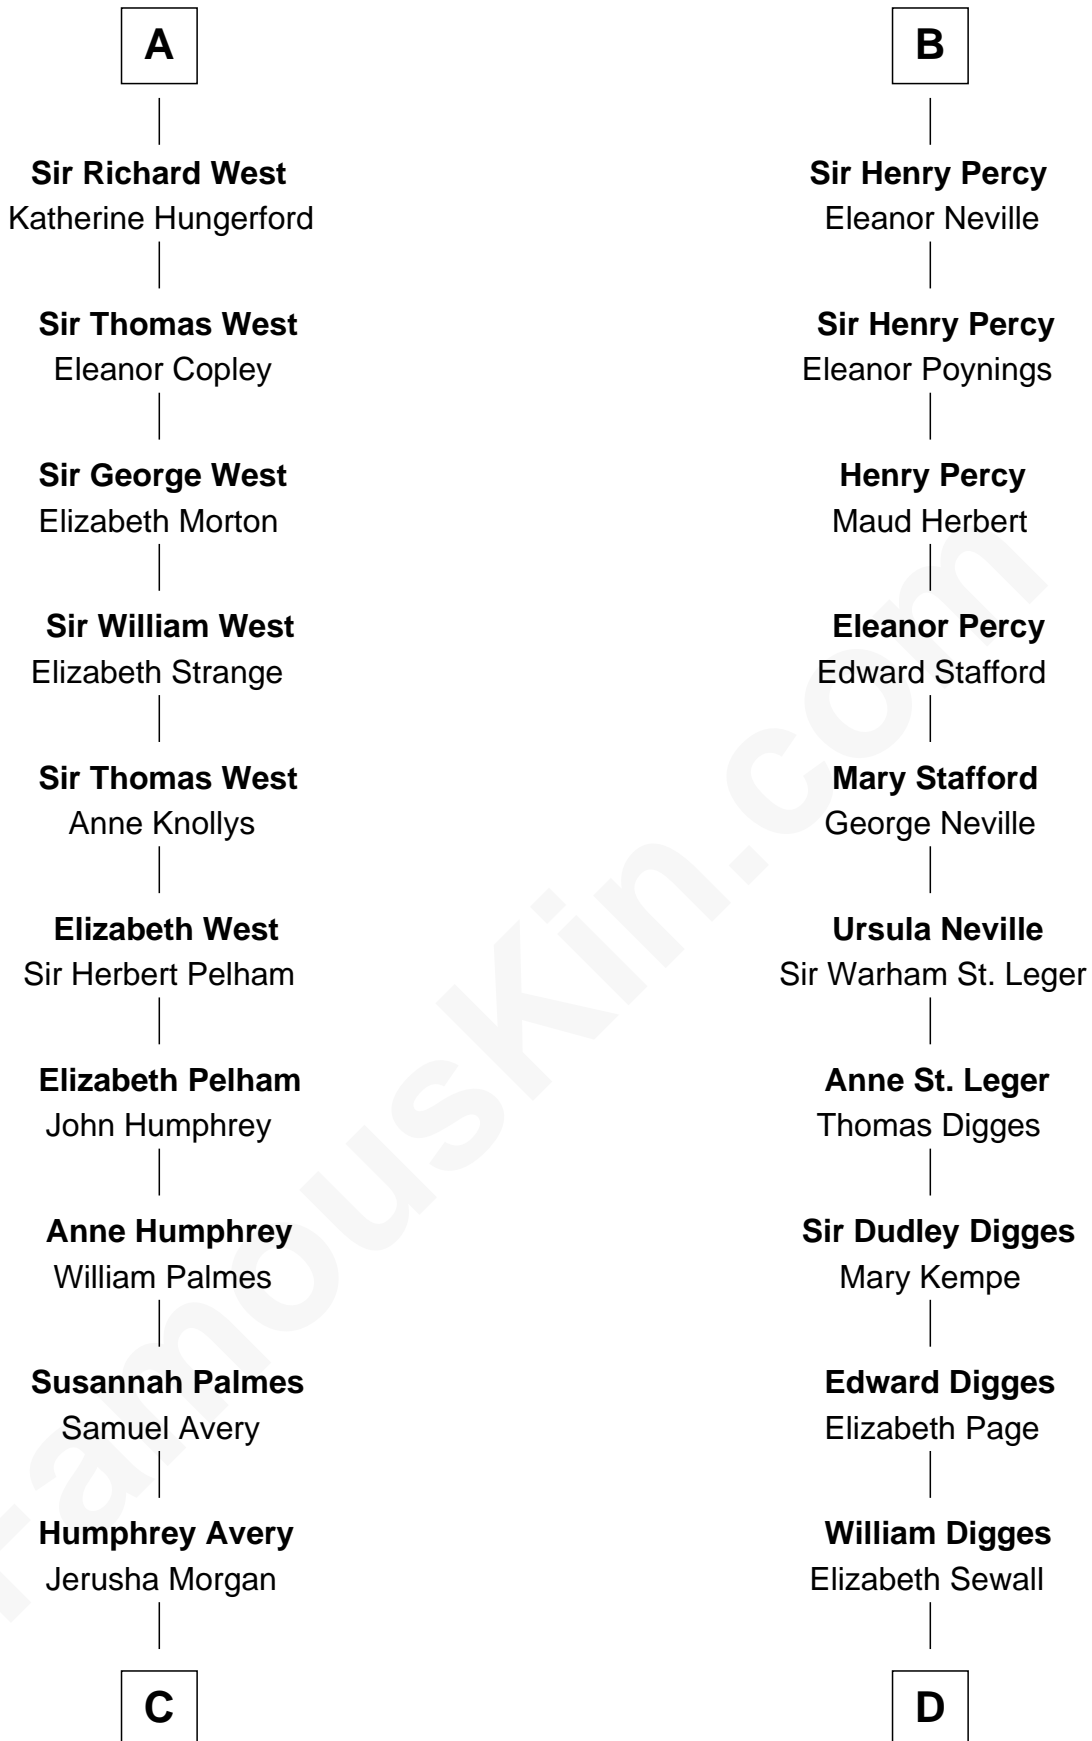

# FamousKin.com Relationship Chart of

**John D. Rockefeller**

*Founder of the Standard Oil Company*

**19th cousin 2 times removed of**

**John Carroll**

*Founder of Georgetown University*

**John de Lacy**  
Margaret de Quincy

**C**

**Solomon Avery**  
Hannah Punderson

**Miles Avery**  
Malinda Pixley

**Lucy Avery**  
Godfrey Lewis Rockefeller

**William Avery Rockefeller**  
Eliza Davison

**John D. Rockefeller**  
*Founder of the Standard Oil Company*

**D**

**Anne Digges**  
Henry Darnall

**Eleanor Darnall**  
Daniel Carroll

**John Carroll**  
*Founder, Georgetown University*

FamousKin.com