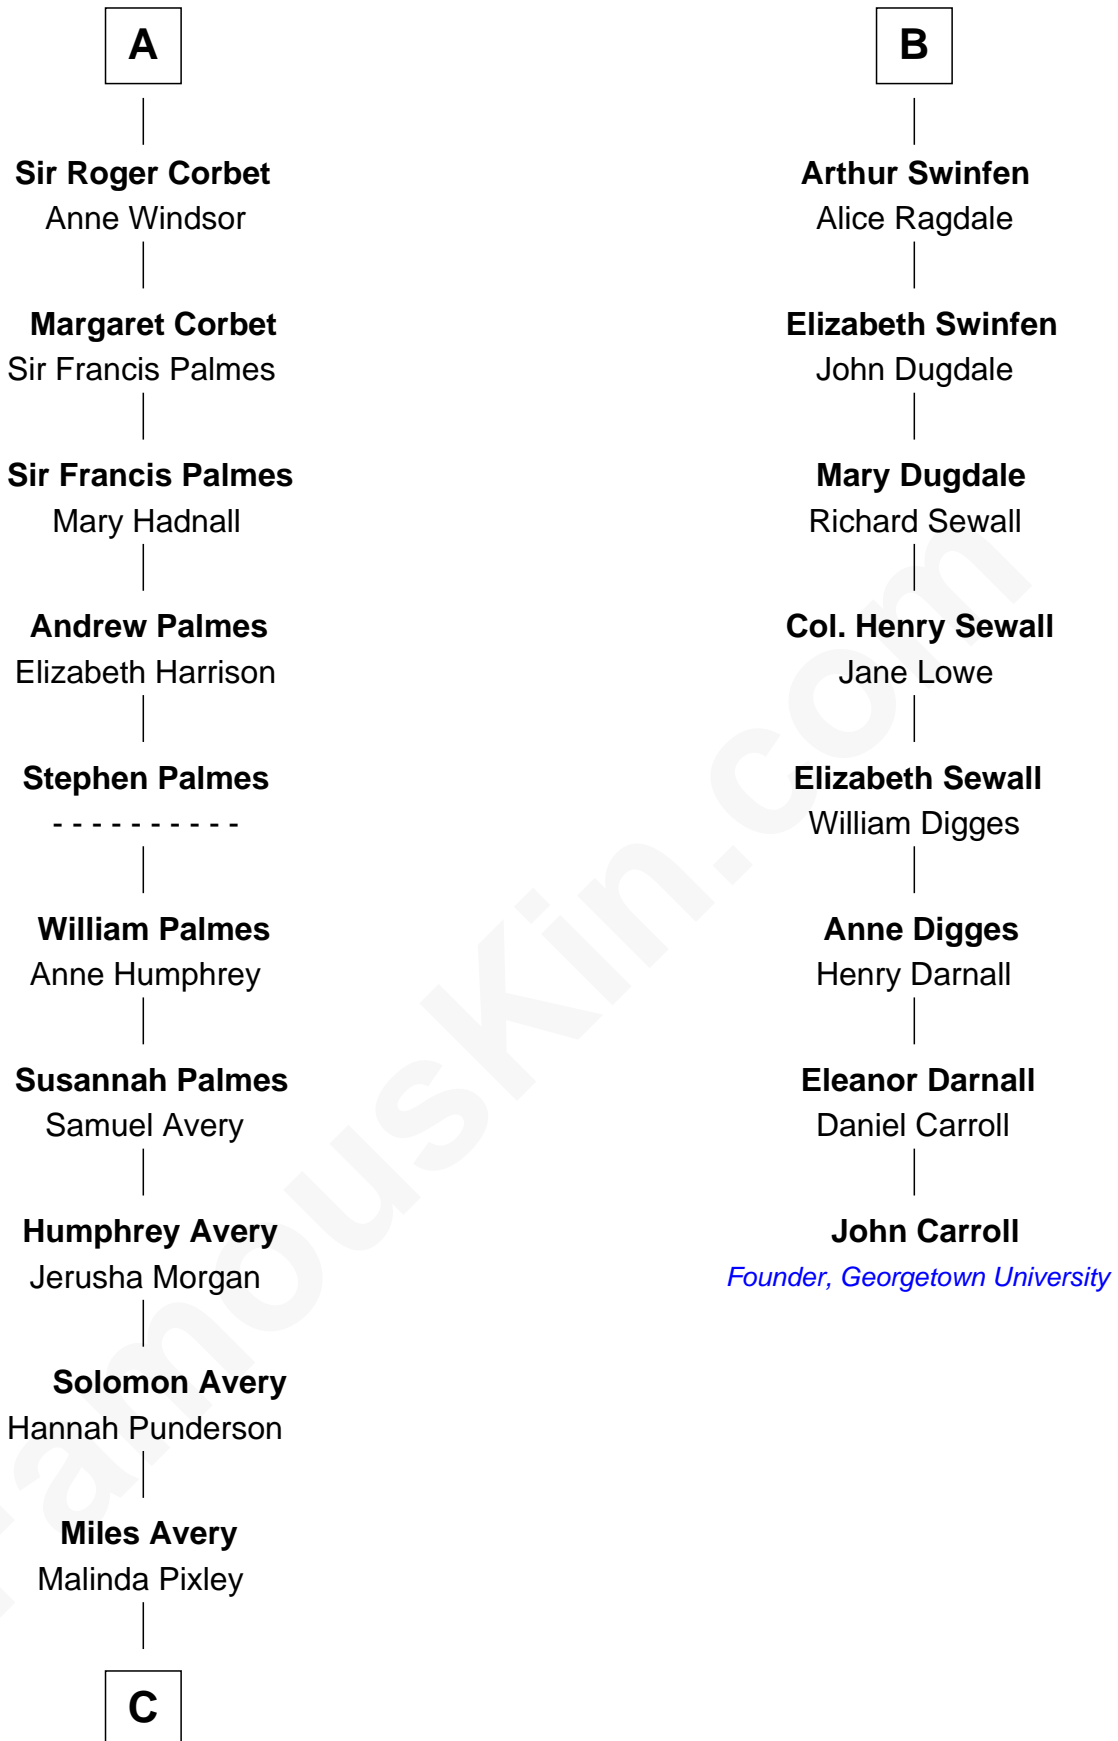

FamousKin.com Relationship Chart of

John D. Rockefeller

Founder of the Standard Oil Company

14th cousin 5 times removed of

John Carroll

Founder of Georgetown University

Ralph de Stafford

*with wife
Margaret de Audley*

John Draycote

Sir Edmund Ferrers

Ellen Roche

Roger Draycote

Sir William Ferrers

Elizabeth Belknap

Jane Draycote

Thomas Noel

Sir Robert Corbet

Elizabeth Vernon

Dorothy Noel

William Swinfen

A

B

C

—
Lucy Avery

Godfrey Lewis Rockefeller

—
William Avery Rockefeller

Eliza Davison

—
John D. Rockefeller

Founder of the Standard Oil Company

FamousKin.com