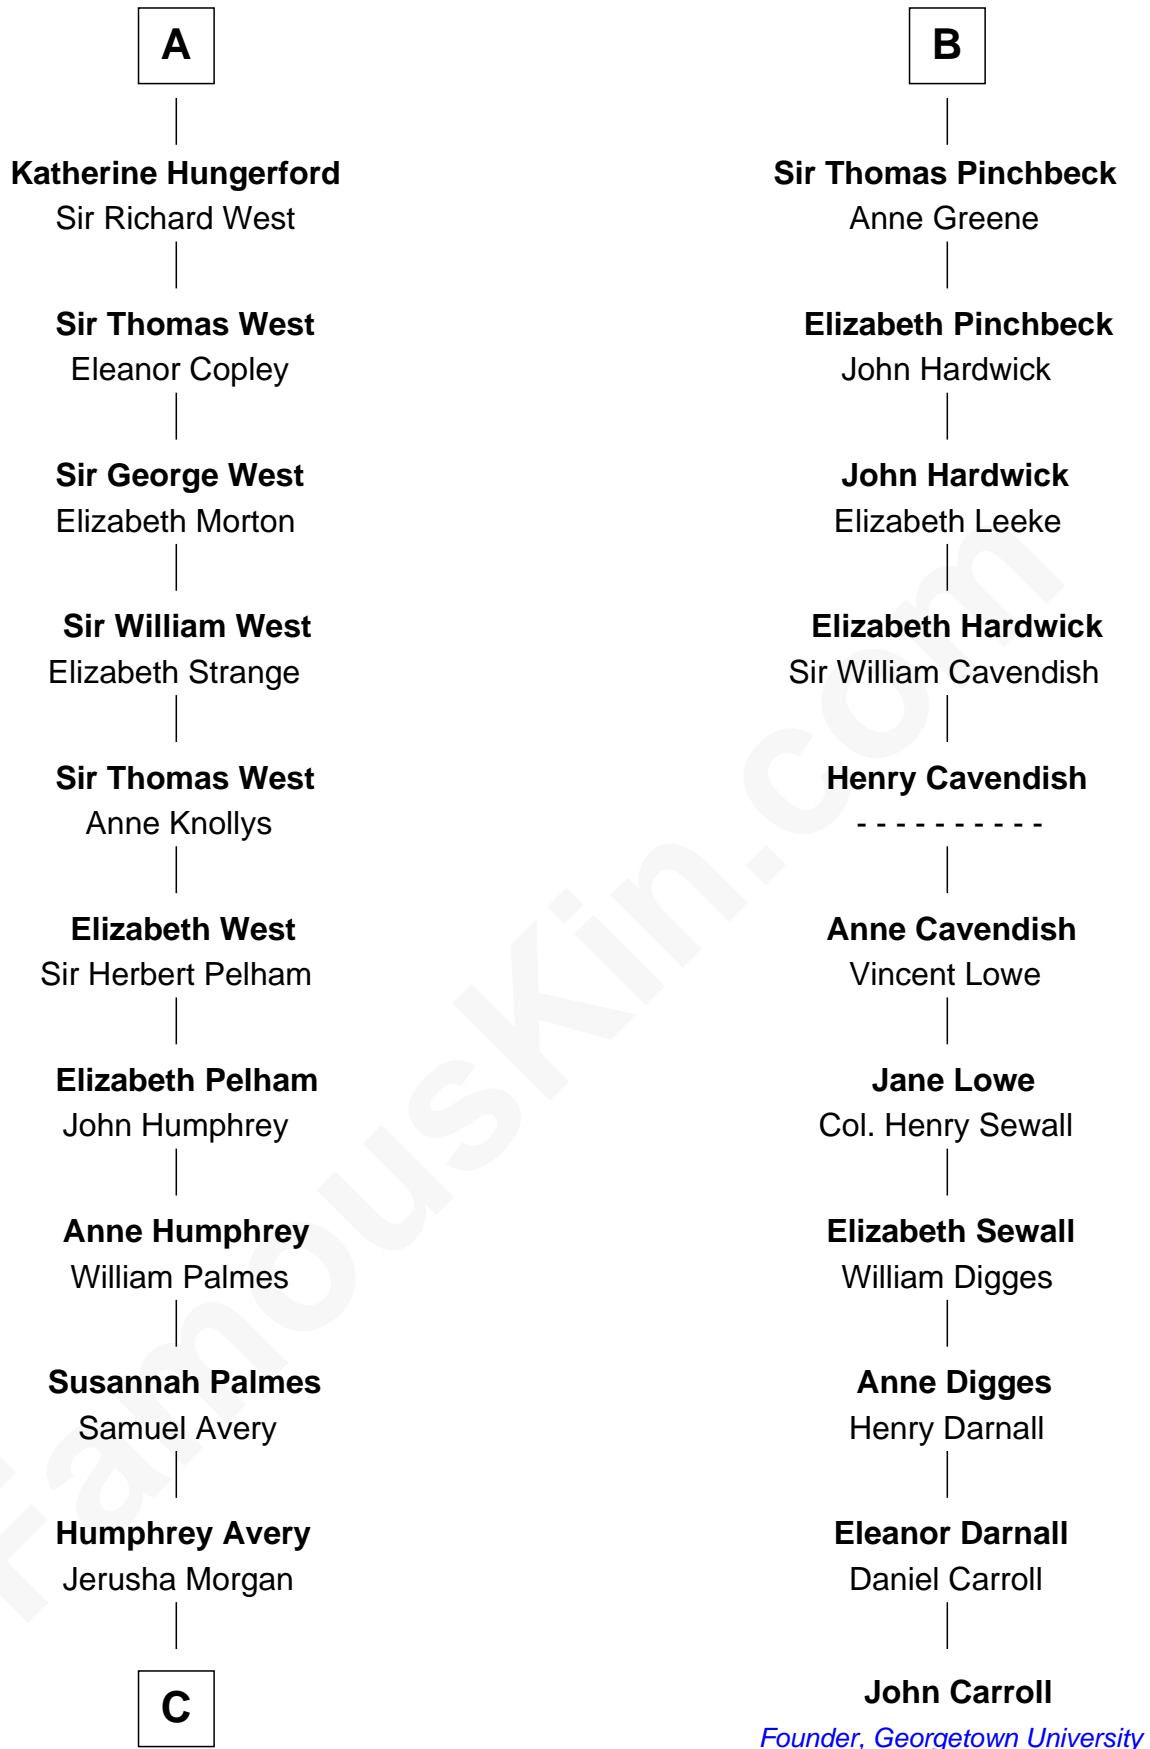

# FamousKin.com Relationship Chart of

**John D. Rockefeller**

*Founder of the Standard Oil Company*

**17th cousin 4 times removed of**

**John Carroll**

*Founder of Georgetown University*

**Alexander Comyn**  
Elisabeth de Quincy

**C**

—  
**Solomon Avery**  
Hannah Punderson

—  
**Miles Avery**  
Malinda Pixley

—  
**Lucy Avery**  
Godfrey Lewis Rockefeller

—  
**William Avery Rockefeller**  
Eliza Davison

—  
**John D. Rockefeller**  
*Founder of the Standard Oil Company*