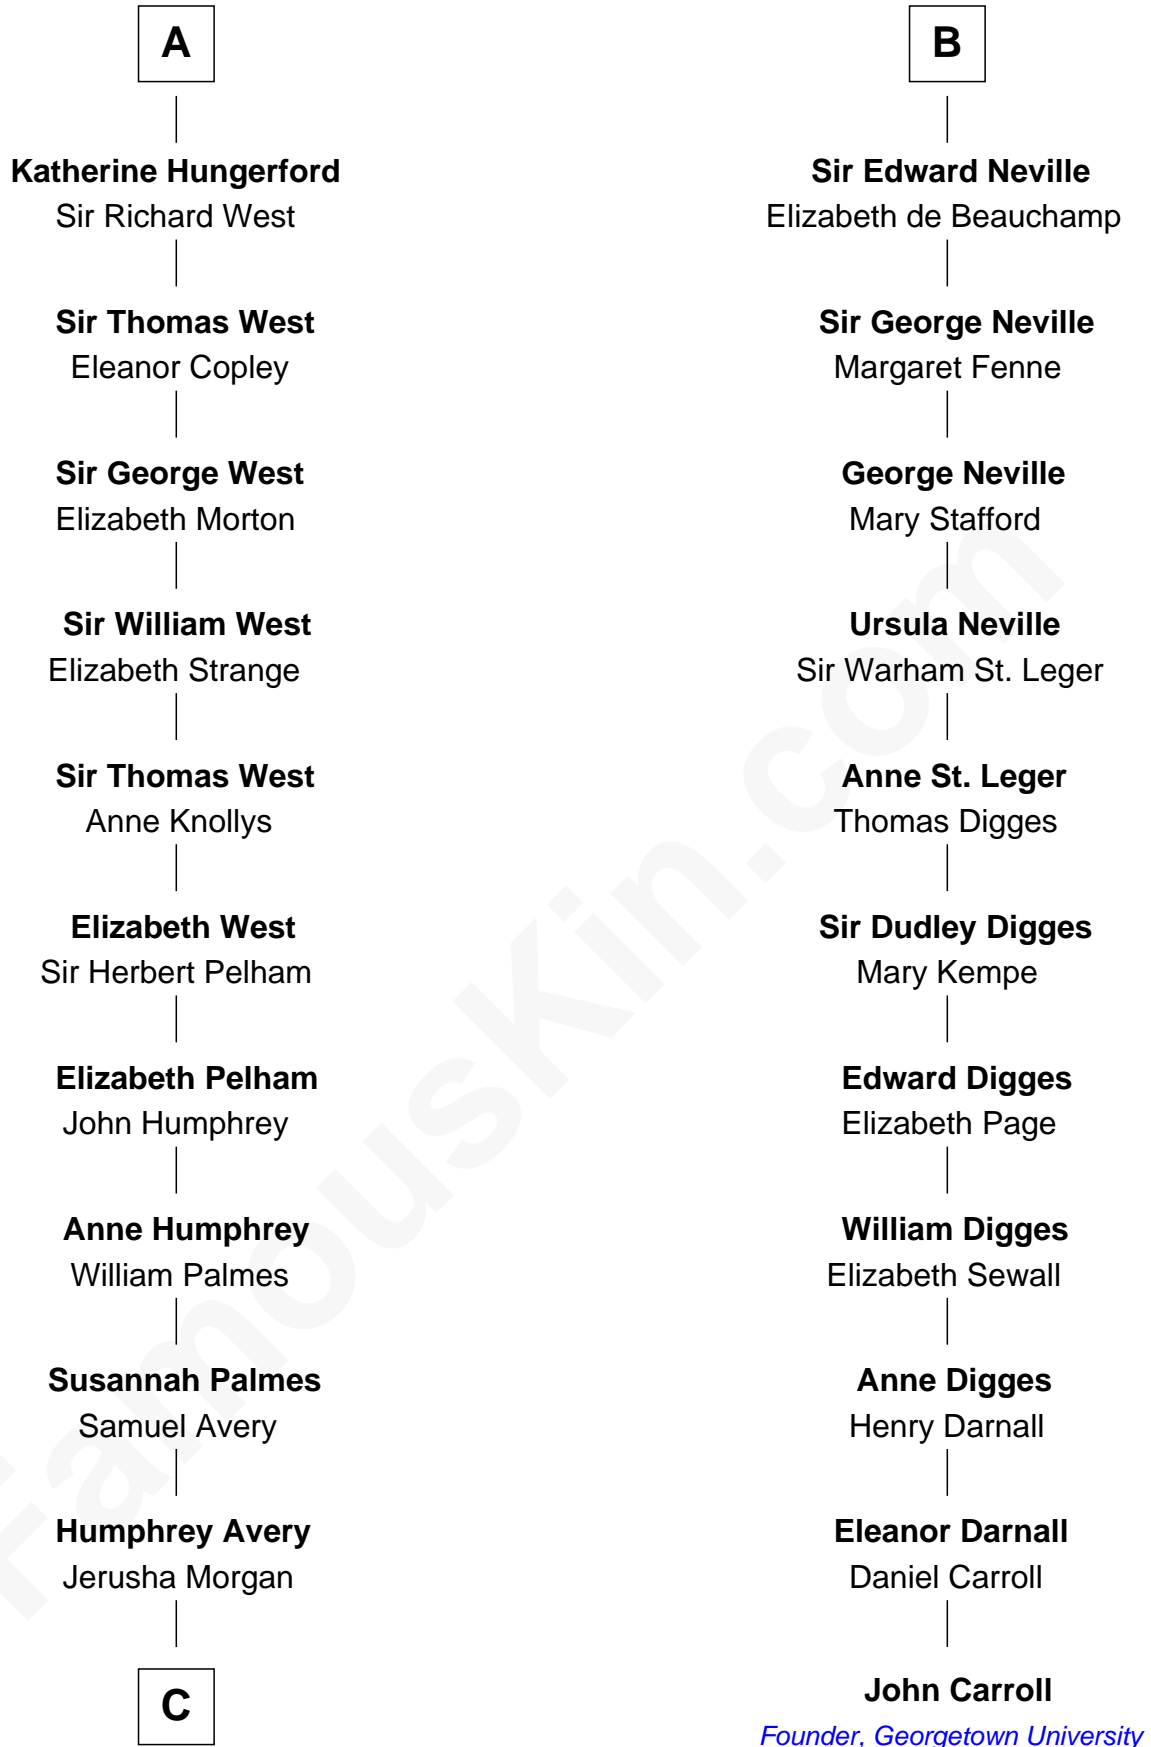

FamousKin.com Relationship Chart of

John D. Rockefeller

Founder of the Standard Oil Company

17th cousin 4 times removed of

John Carroll

Founder of Georgetown University

C

—
Solomon Avery
Hannah Punderson

—
Miles Avery
Malinda Pixley

—
Lucy Avery
Godfrey Lewis Rockefeller

—
William Avery Rockefeller
Eliza Davison

—
John D. Rockefeller
Founder of the Standard Oil Company

FamousKin.com