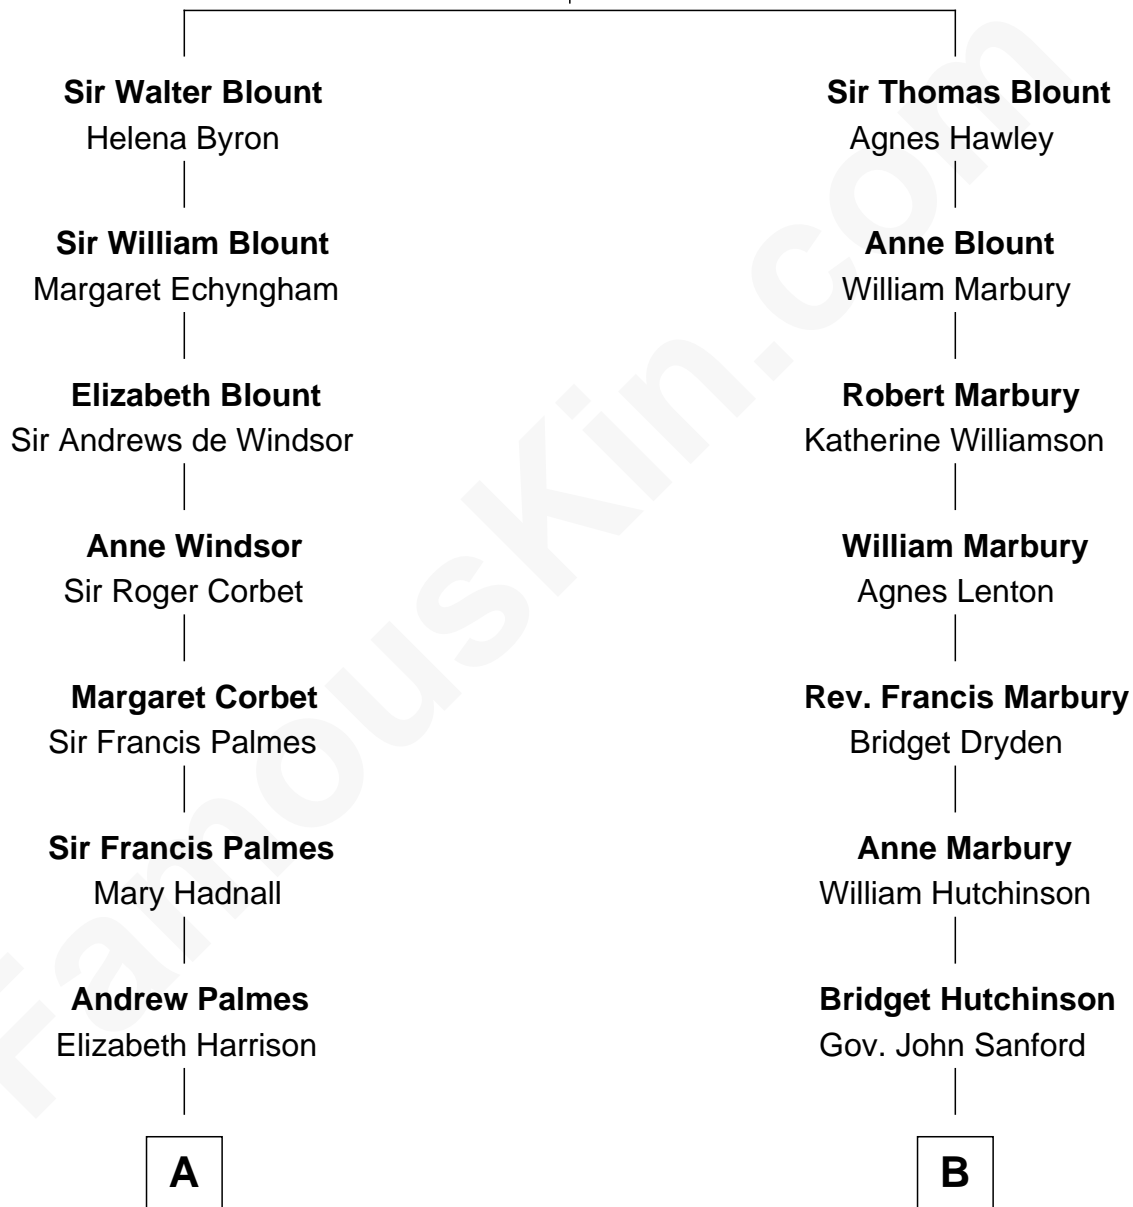

FamousKin.com Relationship Chart of

John D. Rockefeller

Founder of the Standard Oil Company

15th cousin 3 times removed of

Treat Williams

TV & Movie Actor

Sir Thomas Blount

Margaret de Gresley