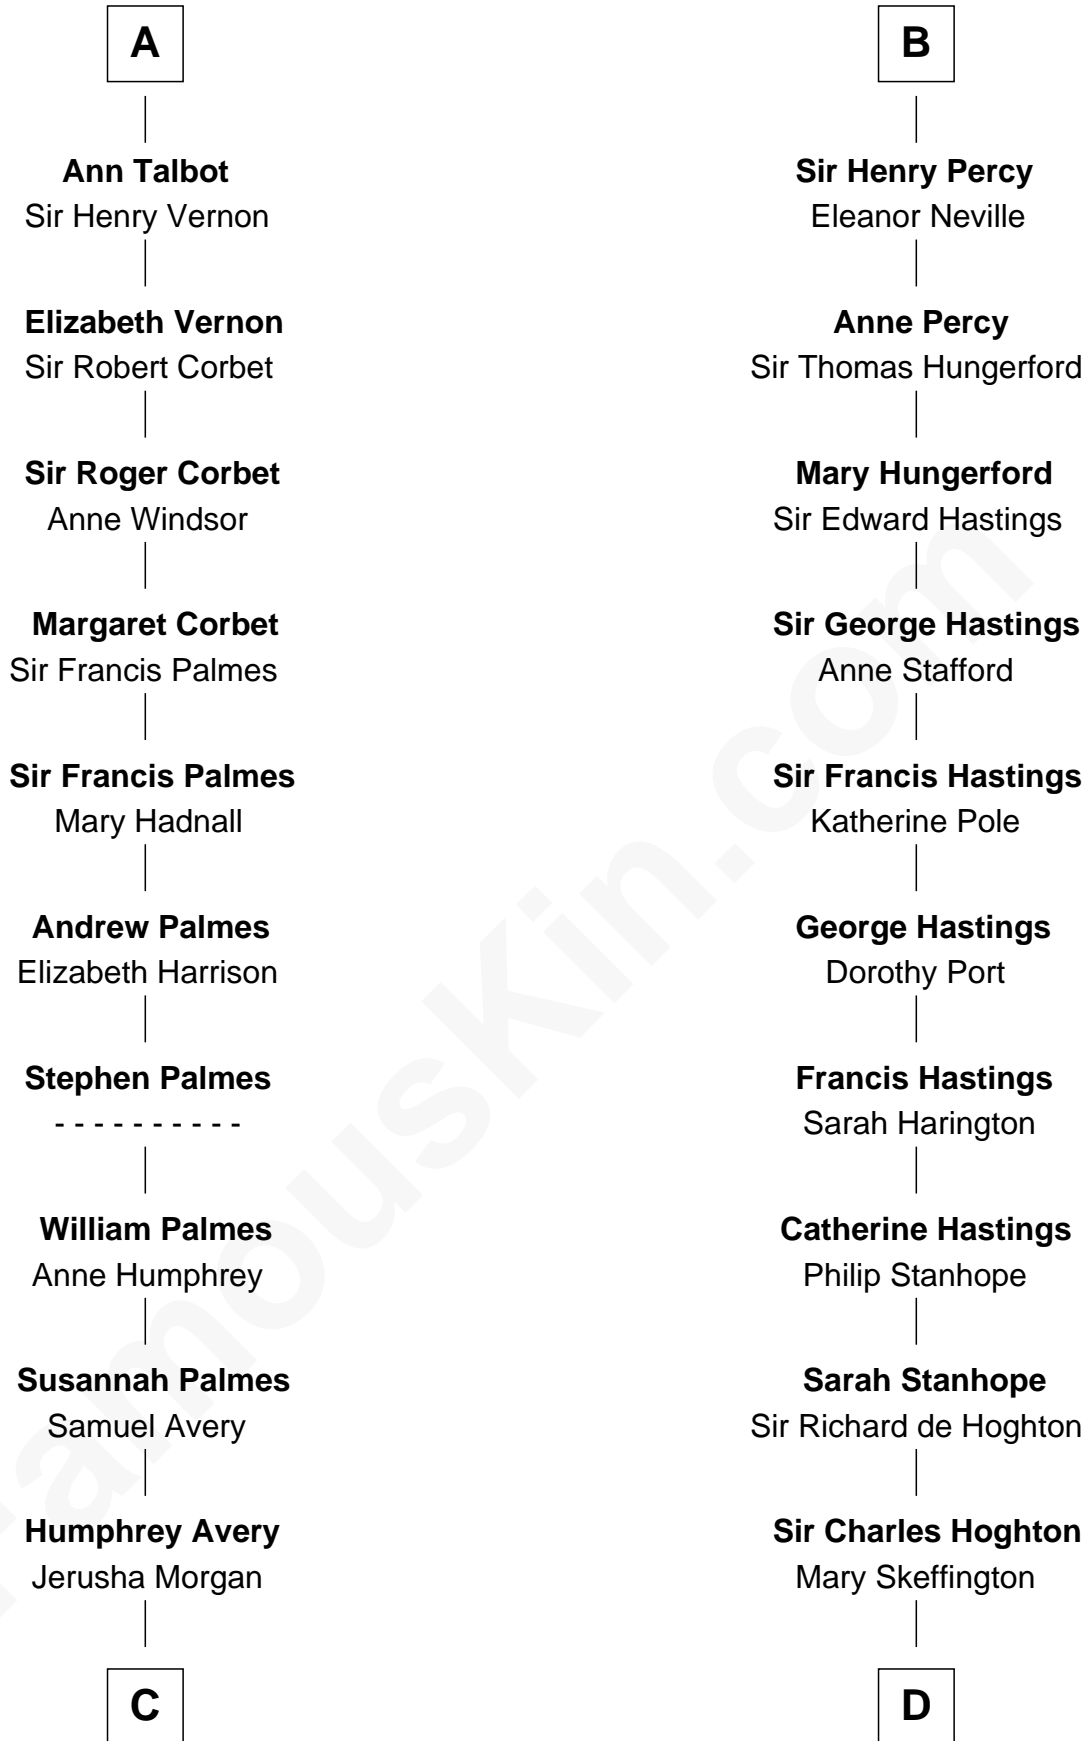

# FamousKin.com Relationship Chart of

**John D. Rockefeller**

*Founder of the Standard Oil Company*

21st cousin of

**Lewis Carroll**

*Author of Alice in Wonderland*

**C**

**Solomon Avery**  
Hannah Punderson

**Miles Avery**  
Malinda Pixley

**Lucy Avery**  
Godfrey Lewis Rockefeller

**William Avery Rockefeller**  
Eliza Davison

**John D. Rockefeller**  
*Founder of the Standard Oil Company*

**D**

**Lucy Hoghton**  
Thomas Lutwidge

**Henry Lutwidge**  
Jane Molyneux

**Charles Lutwidge**  
Elizabeth Anne Dodgson

**Frances Jane Lutwidge**  
Rev. Charles Dodgson

**Lewis Carroll**  
*Author of Alice in Wonderland*