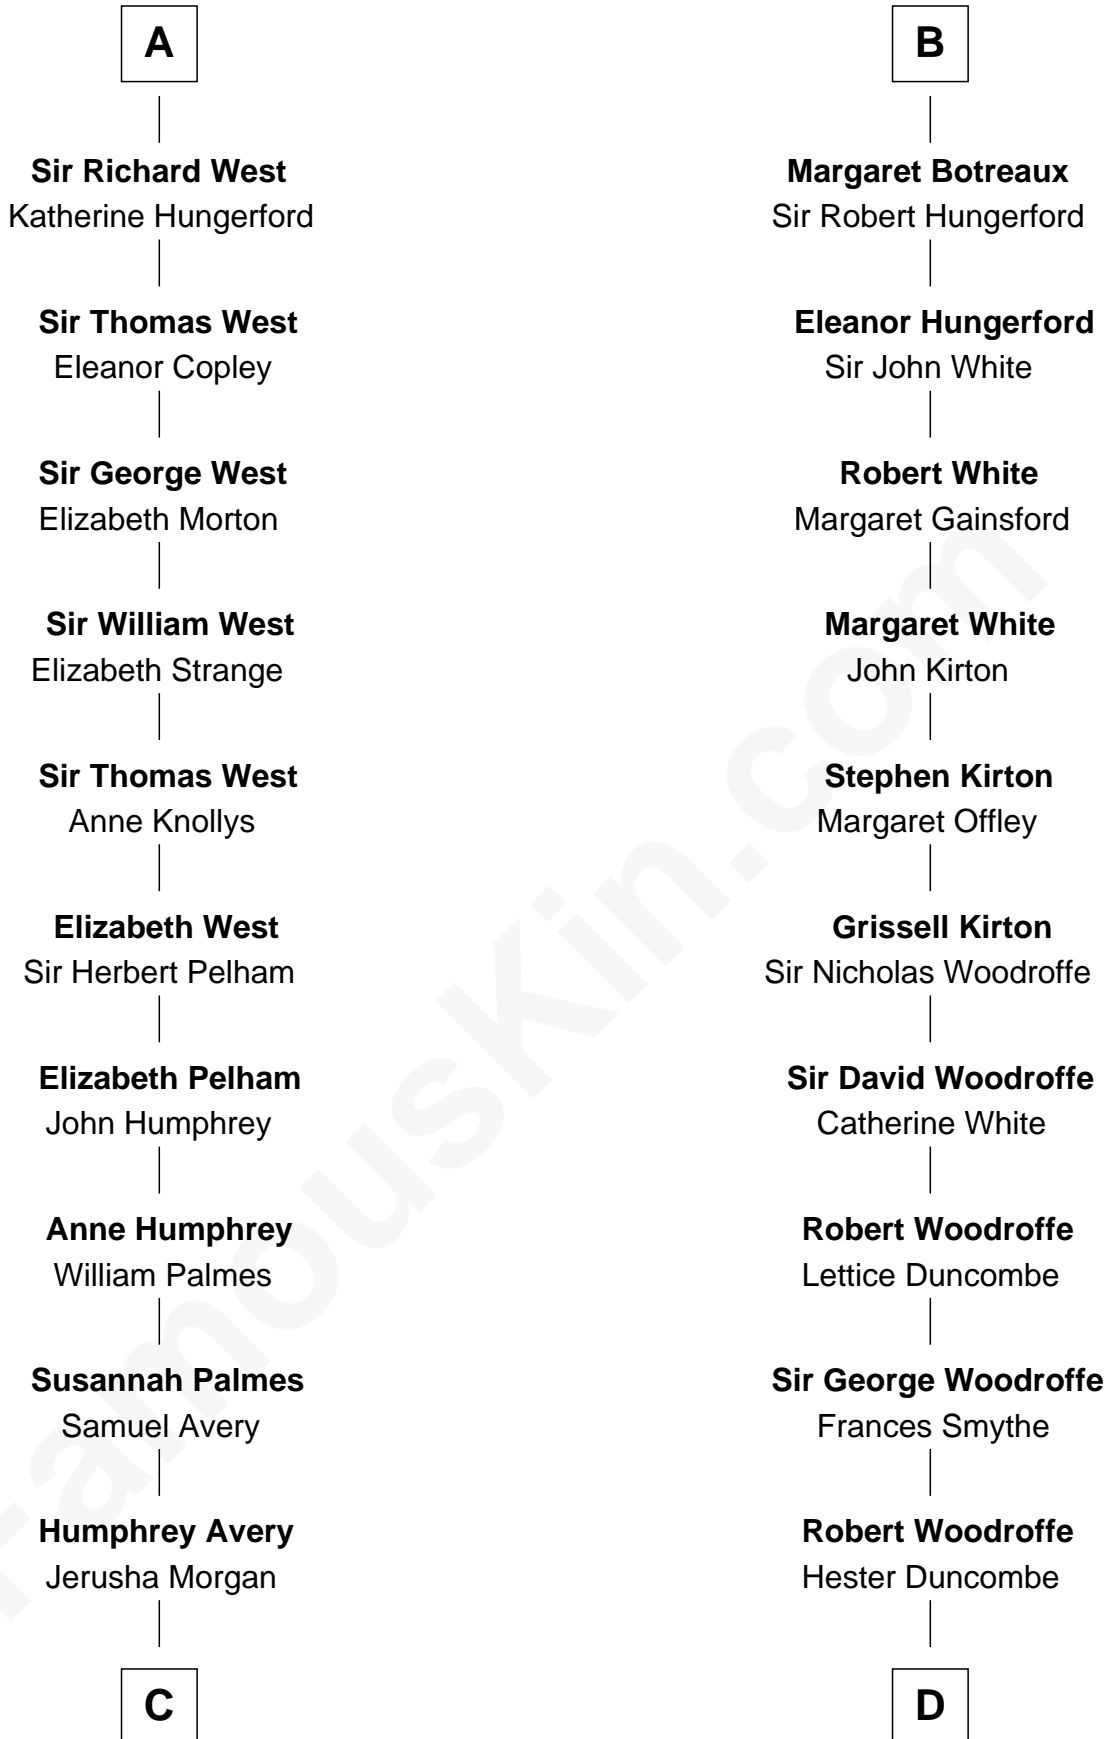

FamousKin.com Relationship Chart of

John D. Rockefeller

Founder of the Standard Oil Company

21st cousin of

Guillermo Billinghurst

31st President of Peru

John de Lacy
Margaret de Quincy

Maud de Lacy
Sir Richard de Clare

Roese de Clare
Sir Roger de Mowbray

Sir John de Mowbray
Aline de Braiose

John de Mowbray
Joan of Lancaster

Eleanor Mowbray
Roger de la Warre

Joan de la Warre
Sir Thomas West

Sir Reynold West
Margaret Thorley

A

Maud de Lacy
Sir Richard de Clare

Thomas de Clare
Juliana FitzMaurice

Margaret de Clare
Bartholomew de Badlesmere

Maud de Badlesmere
John de Vere

Margaret de Vere
Henry de Beaumont

Sir John de Beaumont
Katherine de Everingham

Elizabeth Beaumont
Sir William Botreaux

B

C

Solomon Avery
Hannah Punderson

Miles Avery
Malinda Pixley

Lucy Avery
Godfrey Lewis Rockefeller

William Avery Rockefeller
Eliza Davison

John D. Rockefeller
Founder of the Standard Oil Company