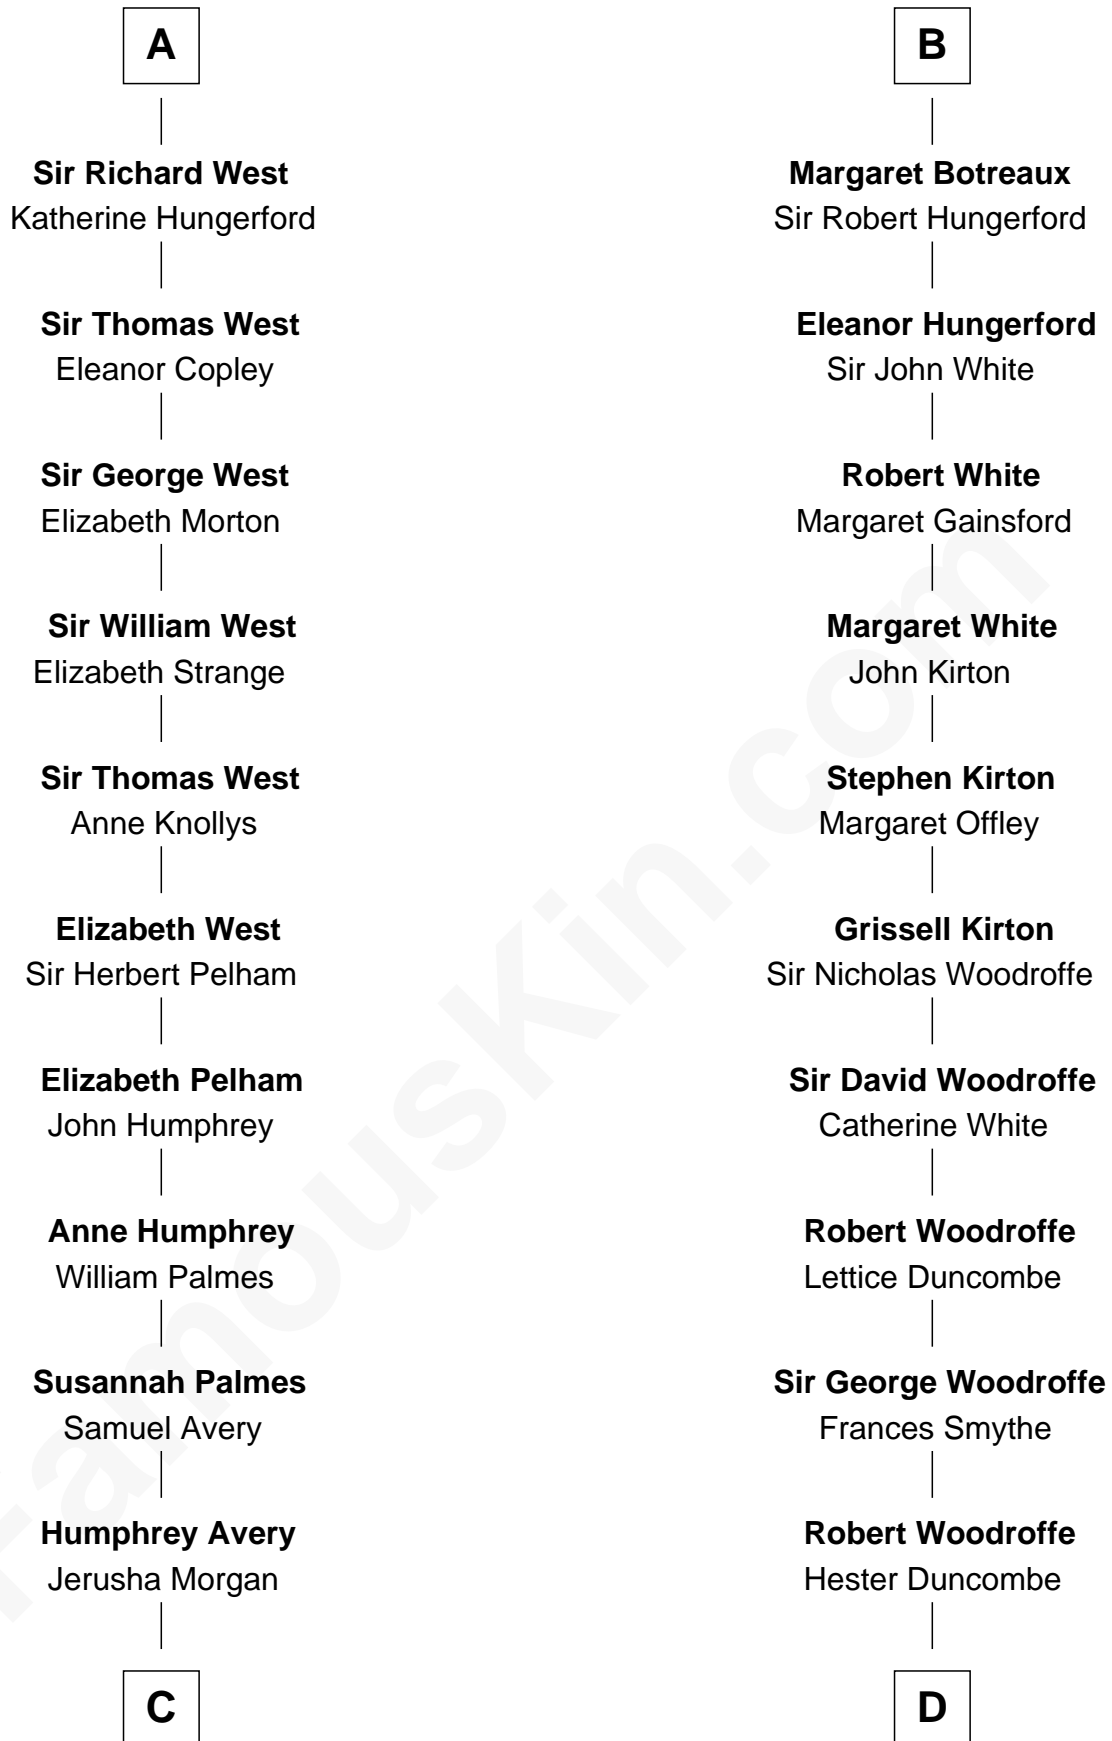

# FamousKin.com Relationship Chart of

**John D. Rockefeller**

*Founder of the Standard Oil Company*

21st cousin of

**Guillermo Billinghurst**

*31st President of Peru*

**Louis VIII, King of France**

Blanche of Castile

Matilda of Brabant

**Blanche of Artois**

Edmund Plantagenet

**Henry Plantagenet**

Maud de Chaworth

**Eleanor Plantagenet**

Sir John de Beaumont

**Henry de Beaumont**

Margaret de Vere

**Sir John de Beaumont**

Katherine de Everingham

**Elizabeth Beaumont**

Sir William Botreaux

**B**

**C**

**Solomon Avery**  
Hannah Punderson

**Miles Avery**  
Malinda Pixley

**Lucy Avery**  
Godfrey Lewis Rockefeller

**William Avery Rockefeller**  
Eliza Davison

**John D. Rockefeller**  
*Founder of the Standard Oil Company*

**D**

**Lettice Woodroffe**  
William Billinghurst