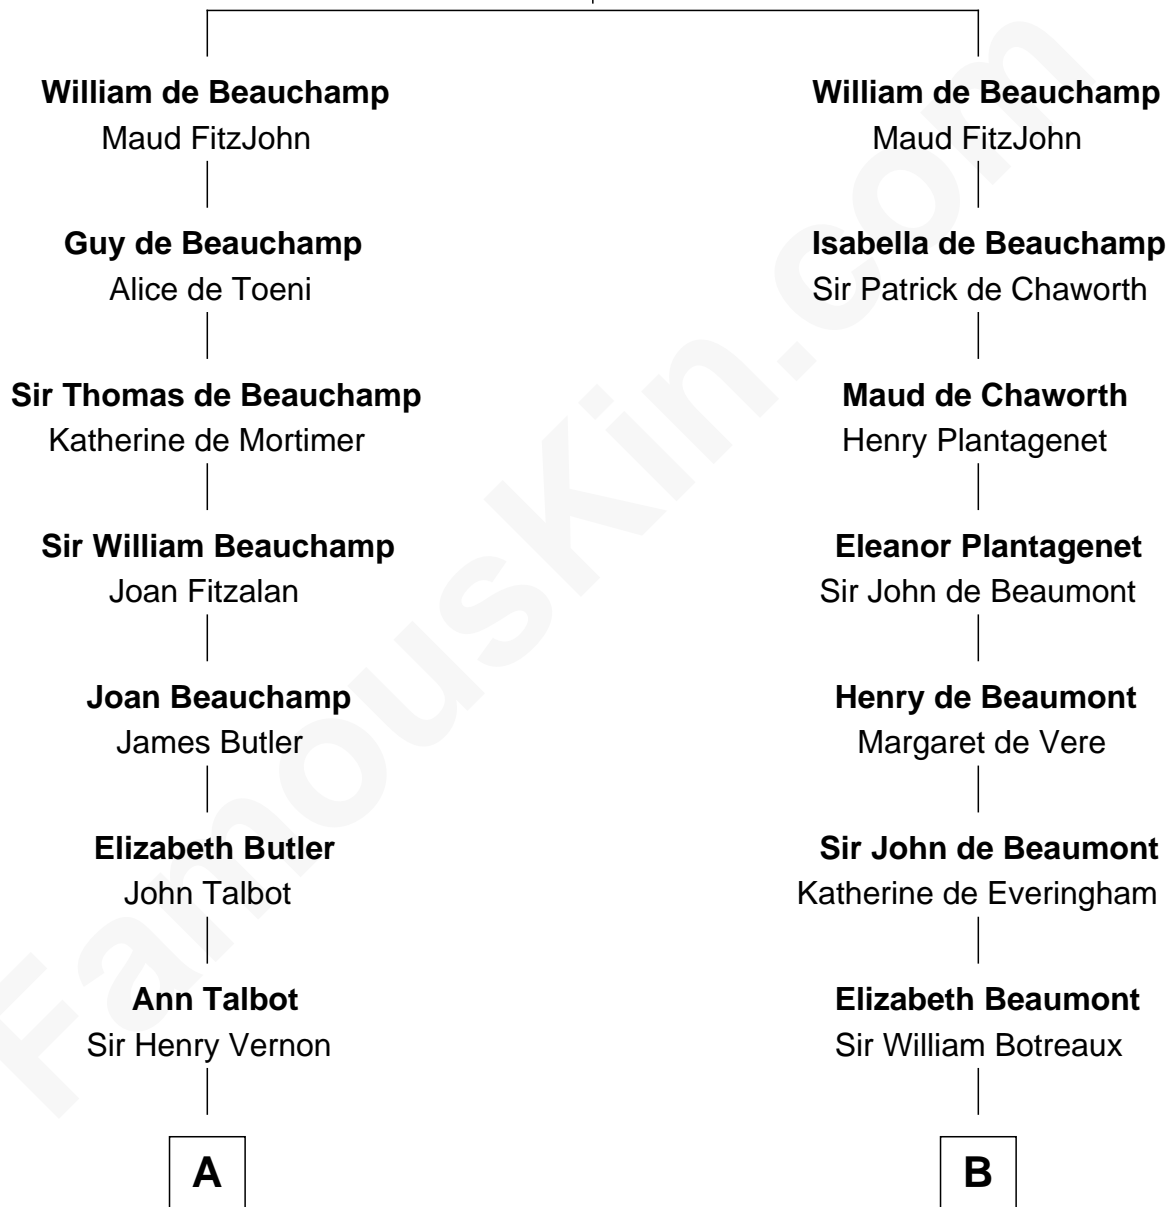

FamousKin.com Relationship Chart of

John D. Rockefeller

Founder of the Standard Oil Company

20th cousin 1 time removed of

Guillermo Billinghurst

31st President of Peru

Sir William de Beauchamp

Isabel Mauduit

C

Miles Avery
Malinda Pixley

Lucy Avery
Godfrey Lewis Rockefeller

William Avery Rockefeller
Eliza Davison

John D. Rockefeller
Founder of the Standard Oil Company

D

Lettice Woodroffe
William Billinghurst

Rev. William Billinghurst
Catharine Bellas