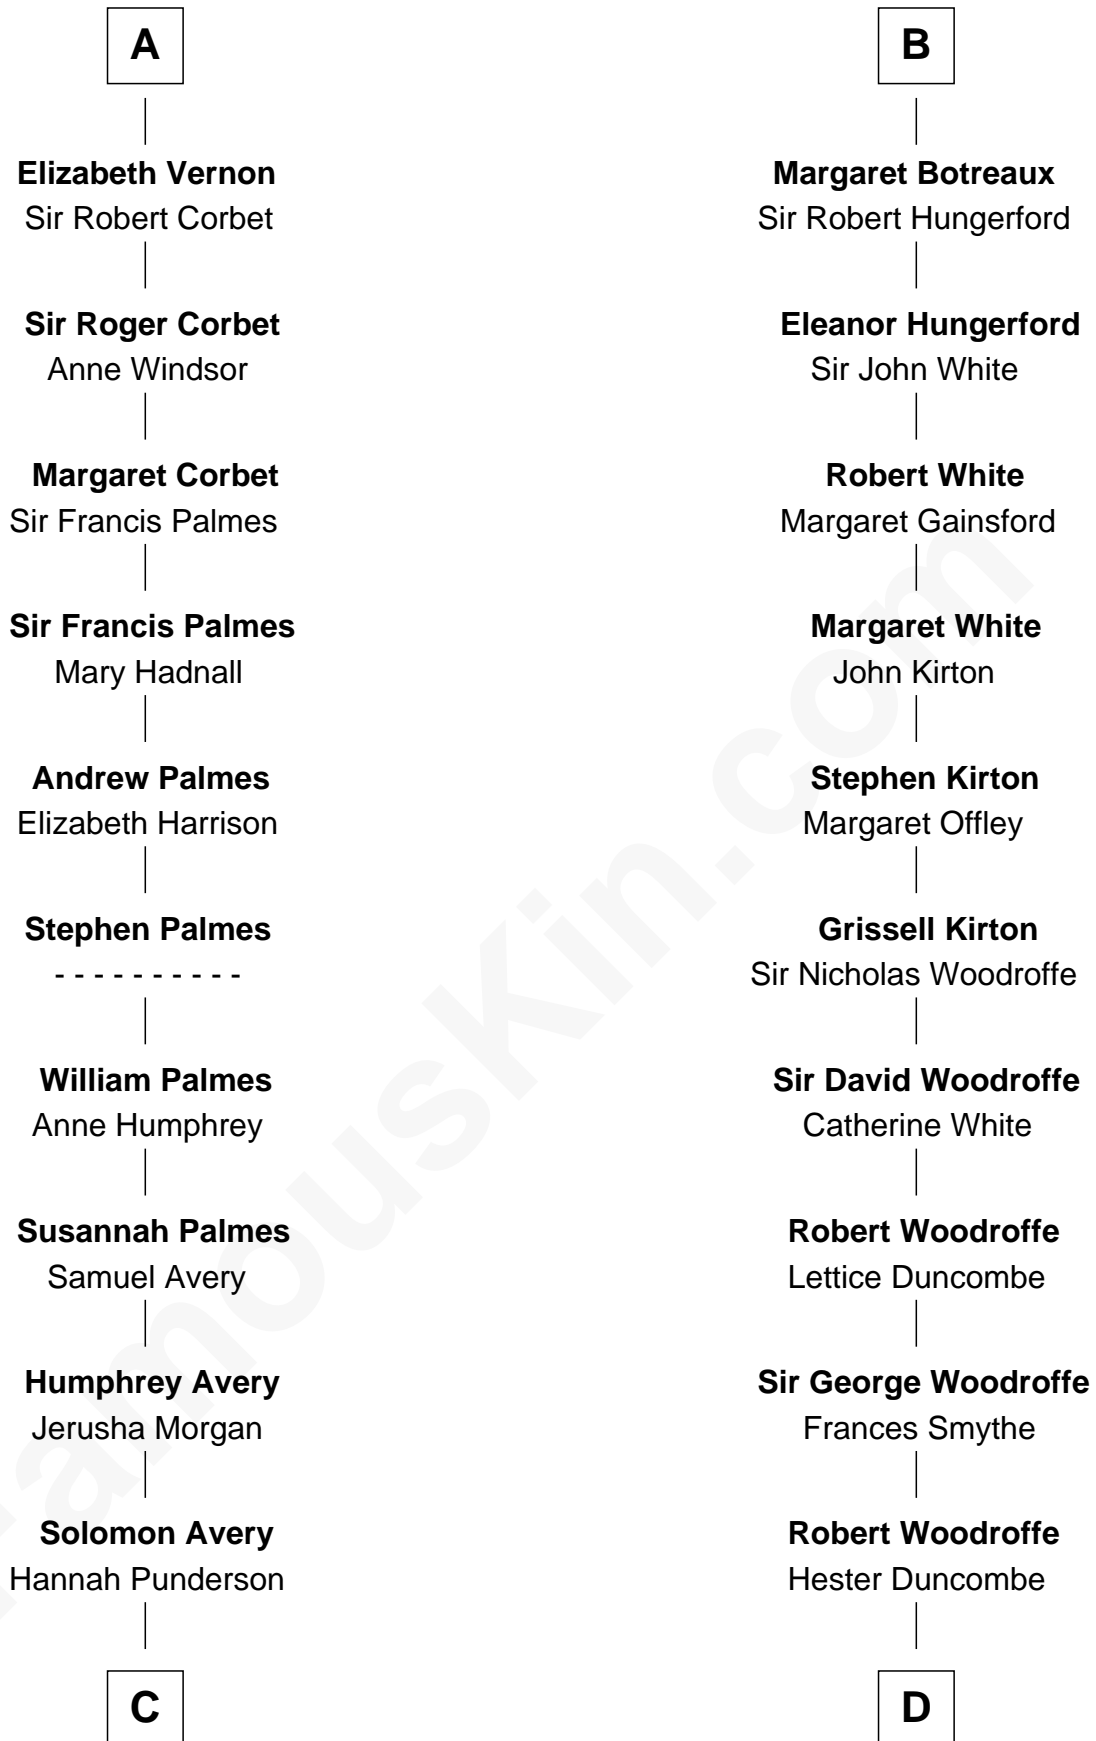

FamousKin.com Relationship Chart of

John D. Rockefeller

Founder of the Standard Oil Company

20th cousin 1 time removed of

Guillermo Billinghurst

31st President of Peru

Sir William de Beauchamp

Isabel Mauduit

C

Miles Avery
Malinda Pixley

Lucy Avery
Godfrey Lewis Rockefeller

William Avery Rockefeller
Eliza Davison

John D. Rockefeller
Founder of the Standard Oil Company

D

Lettice Woodroffe
William Billinghurst

Rev. William Billinghurst
Catharine Bellas

Robert Billinghurst
Maria Francisca Agrelo

Guillermo Eugenio Billinghurst
Belisaria Angulo

Guillermo Billinghurst
31st President of Peru