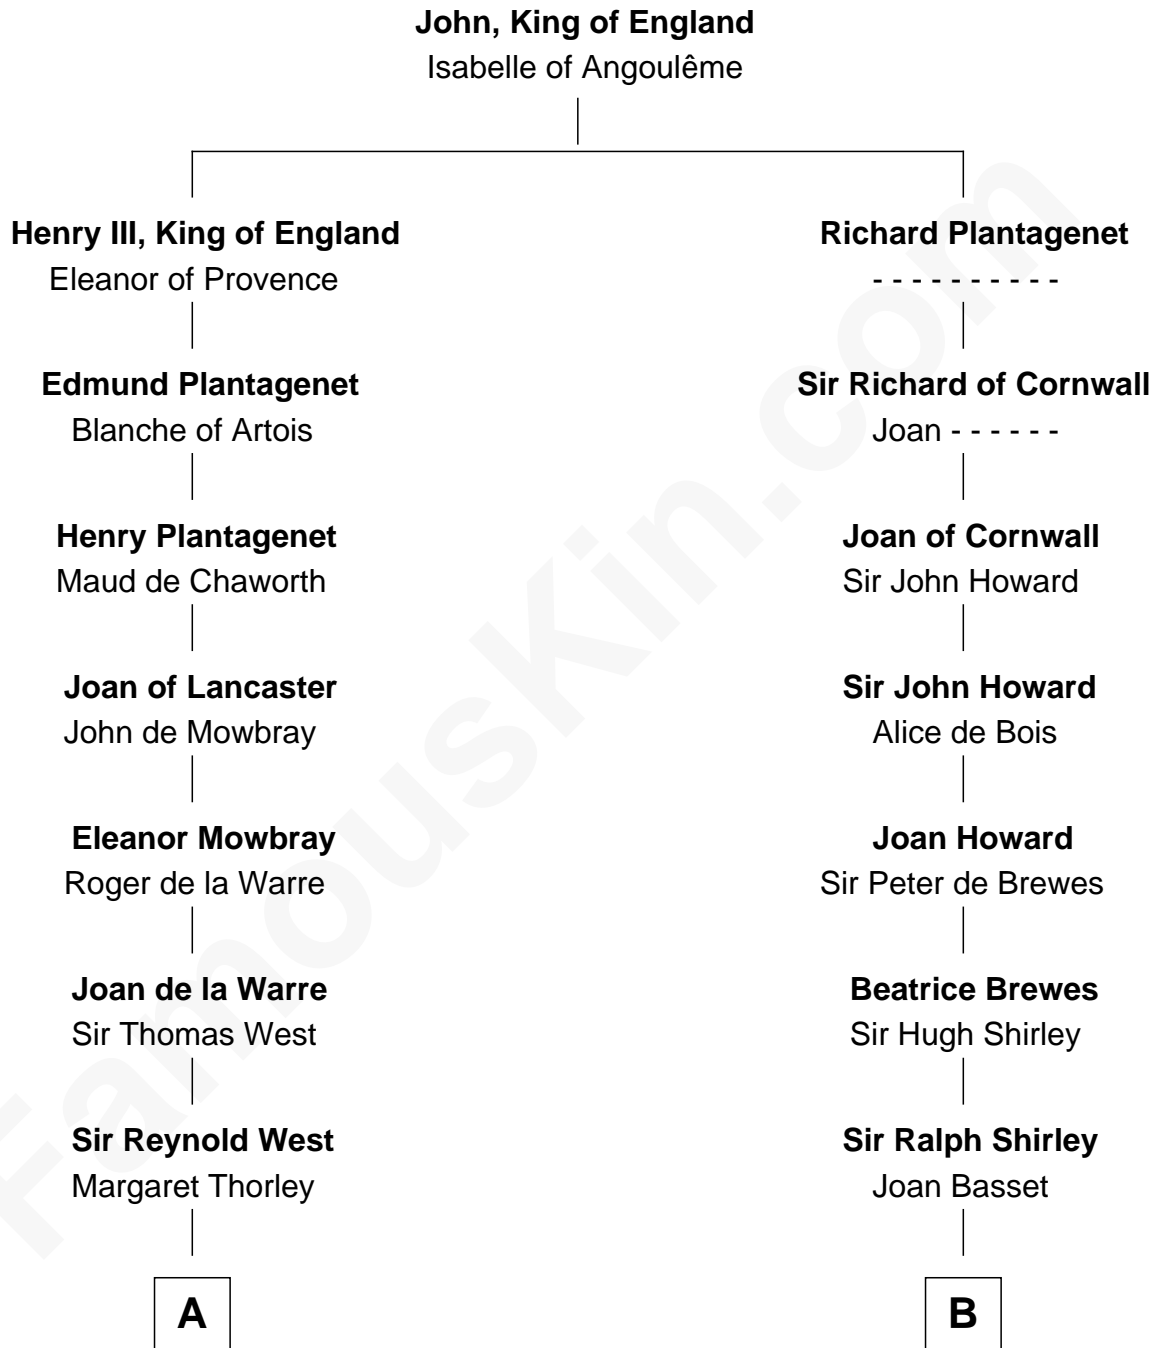

FamousKin.com Relationship Chart of

John D. Rockefeller

Founder of the Standard Oil Company

20th cousin 1 time removed of

Eugene Foss

45th Governor of Massachusetts

C

Solomon Avery
Hannah Punderson

Miles Avery
Malinda Pixley

Lucy Avery
Godfrey Lewis Rockefeller

William Avery Rockefeller
Eliza Davison

John D. Rockefeller
Founder of the Standard Oil Company

D

Susanna Hallett
Col. Heman Bangs

Amanda Bangs
Samuel Bartlett Foss

George Edmund Foss
Marcia Cordelia Noble

Eugene Foss
45th Governor of Massachusetts