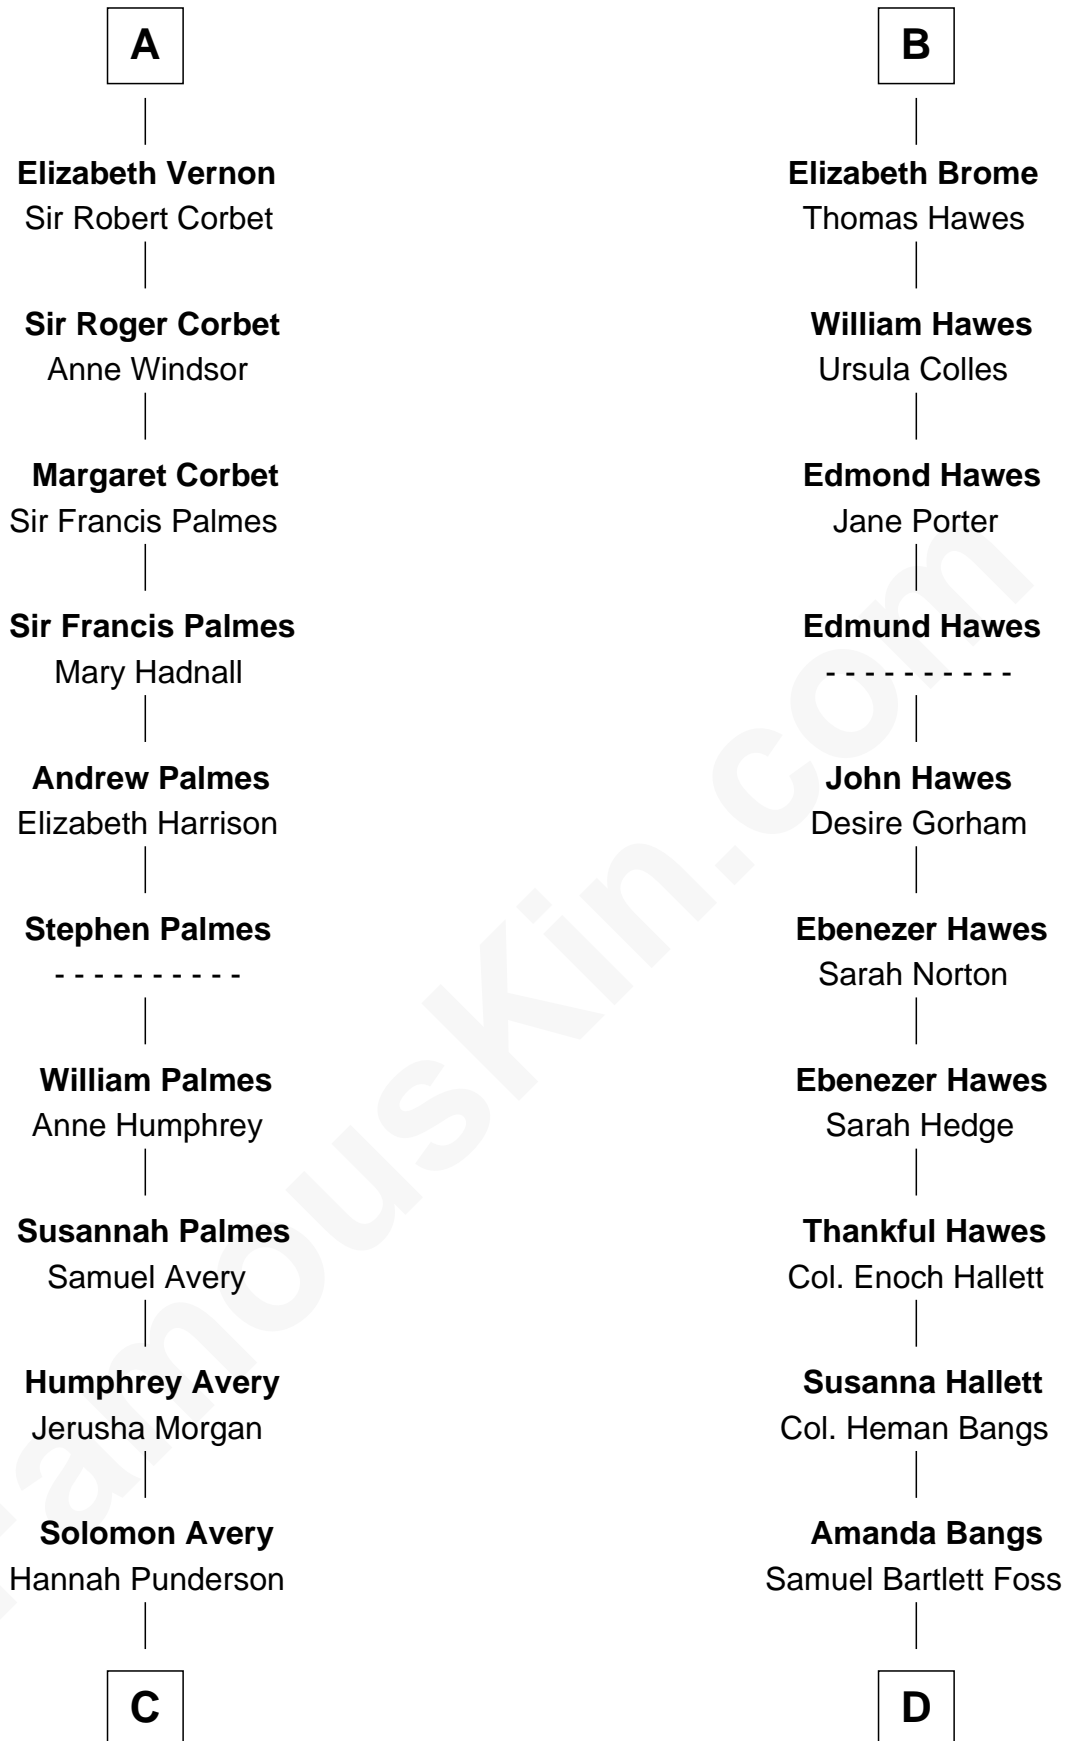

## Relationship Chart of

### John D. Rockefeller

*Founder of the Standard Oil Company*

**18th cousin 2 times removed of**

### Eugene Foss

*45th Governor of Massachusetts*

**Sir Robert de Ros**

Isabel de Aubeney

**C**

**Miles Avery**  
Malinda Pixley

**Lucy Avery**  
Godfrey Lewis Rockefeller

**William Avery Rockefeller**  
Eliza Davison

**John D. Rockefeller**  
*Founder of the Standard Oil Company*

**D**

**George Edmund Foss**  
Marcia Cordelia Noble

**Eugene Foss**  
*45th Governor of Massachusetts*

FamousKin.com