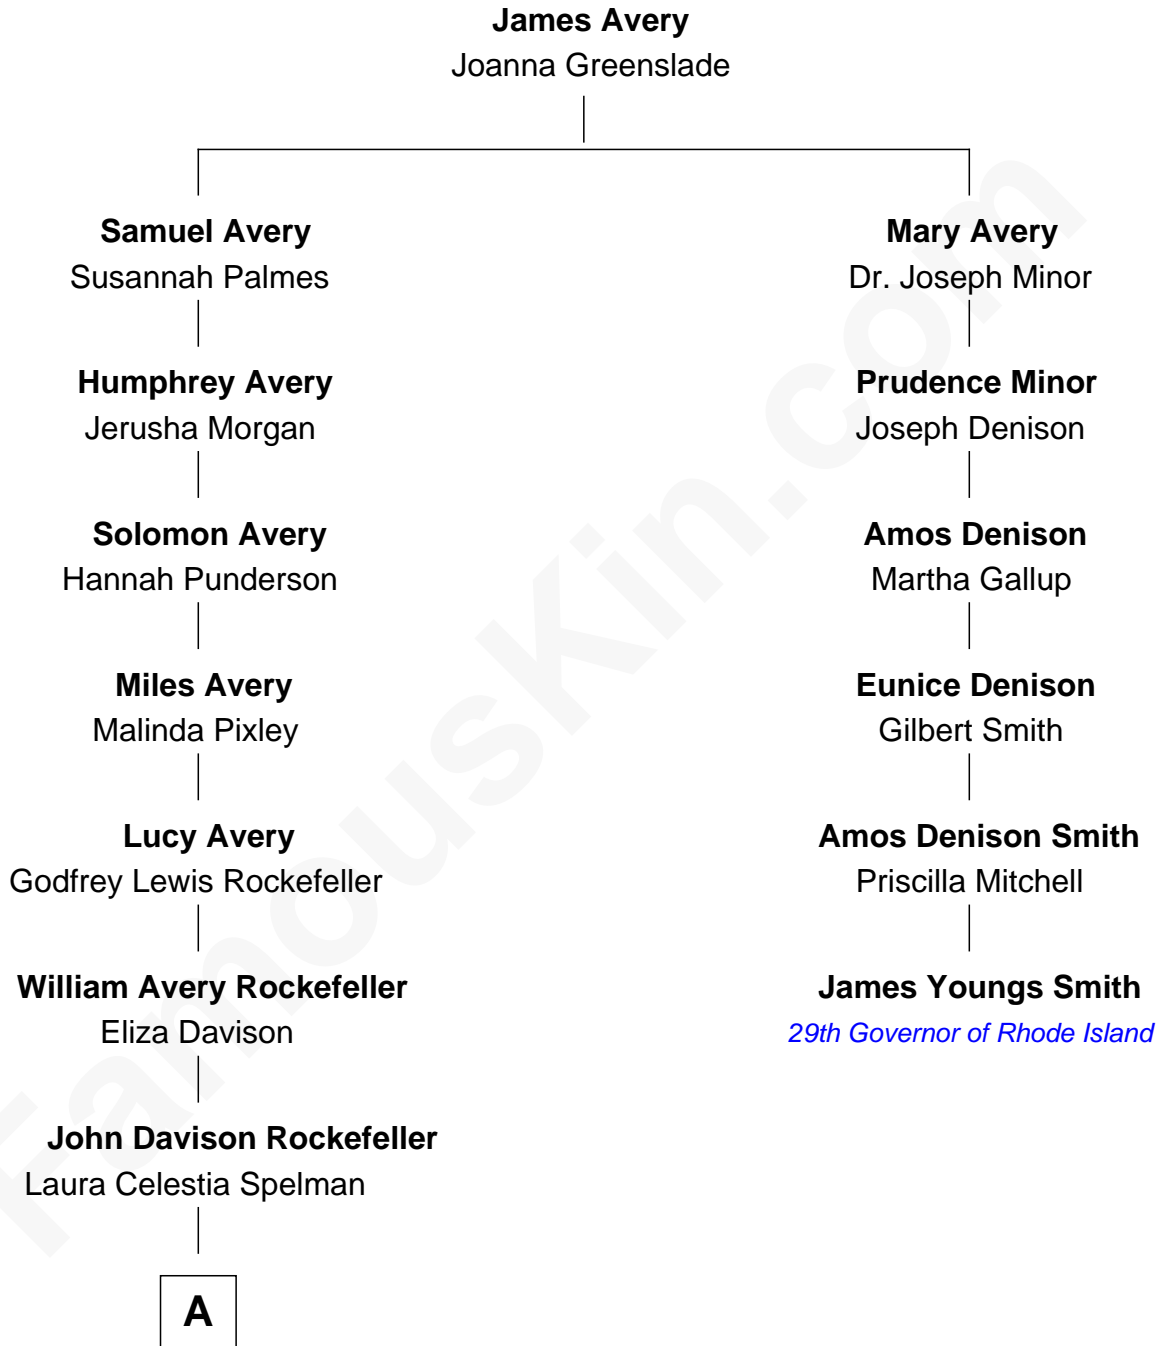

# FamousKin.com Relationship Chart of

**Nelson Rockefeller**

*41st U.S. Vice-President*

5th cousin 3 times removed of

**James Youngs Smith**

*29th Governor of Rhode Island*

**A**

—  
**John Davison Rockefeller**

Abby Greene Aldrich

—  
**Nelson Rockefeller**

*41st U.S. Vice-President*

FamousKin.com