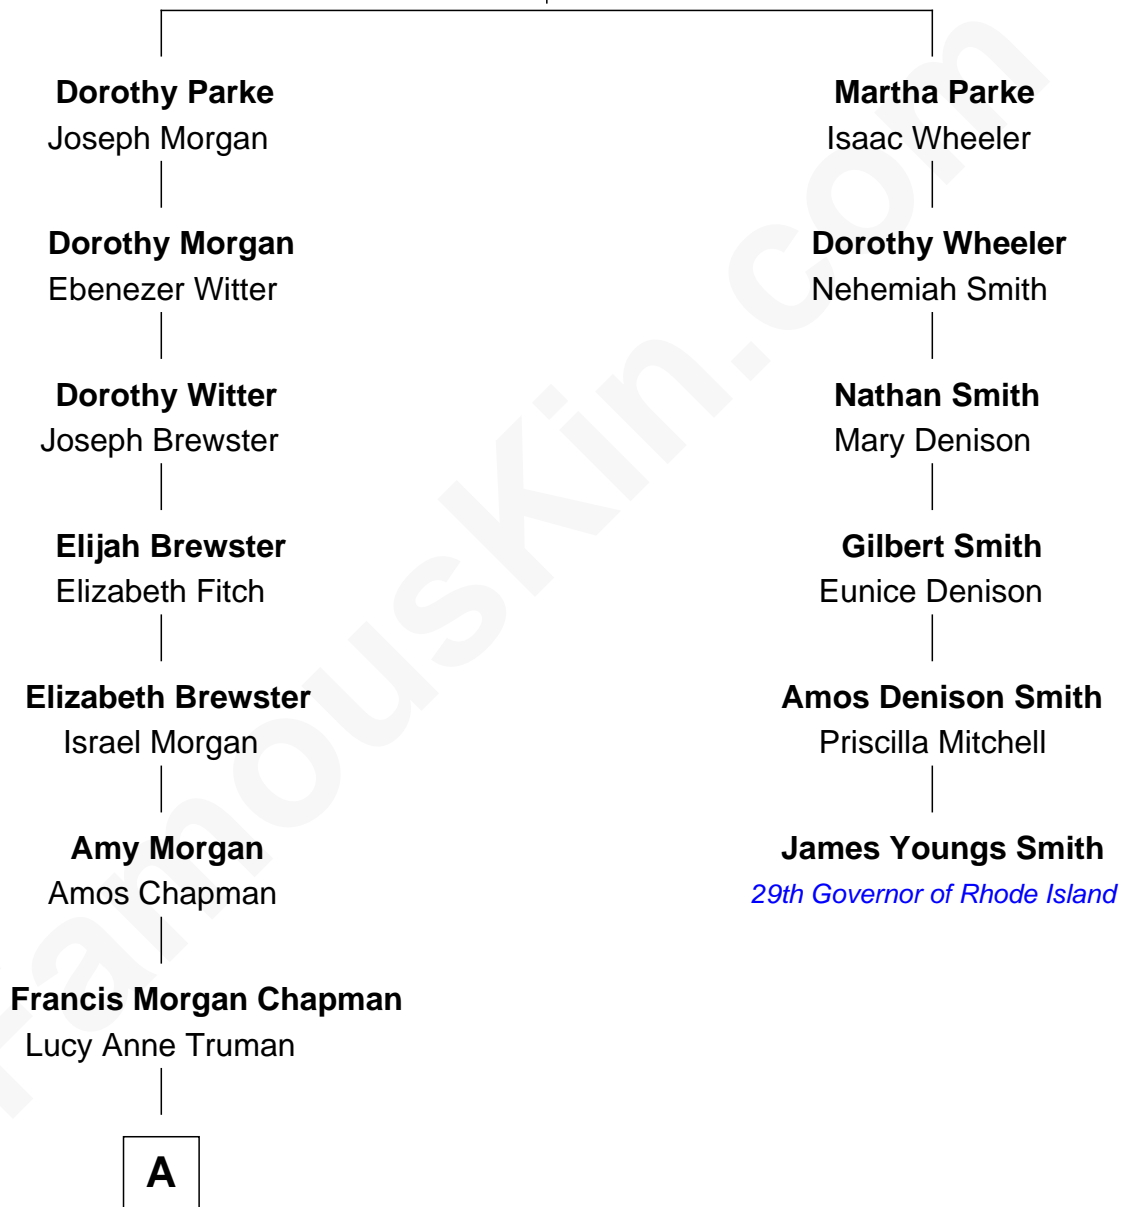

# FamousKin.com Relationship Chart of

**Nelson Rockefeller**

*41st U.S. Vice-President*

5th cousin 4 times removed of

**James Youngs Smith**

*29th Governor of Rhode Island*

**Thomas Parke**  
Dorothy Thompson

**A**

Abby Pearce Truman Chapman

Nelson Wilmarth Aldrich

Abby Greene Aldrich

John Davison Rockefeller

Nelson Rockefeller

*41st U.S. Vice-President*

FamousKin.com