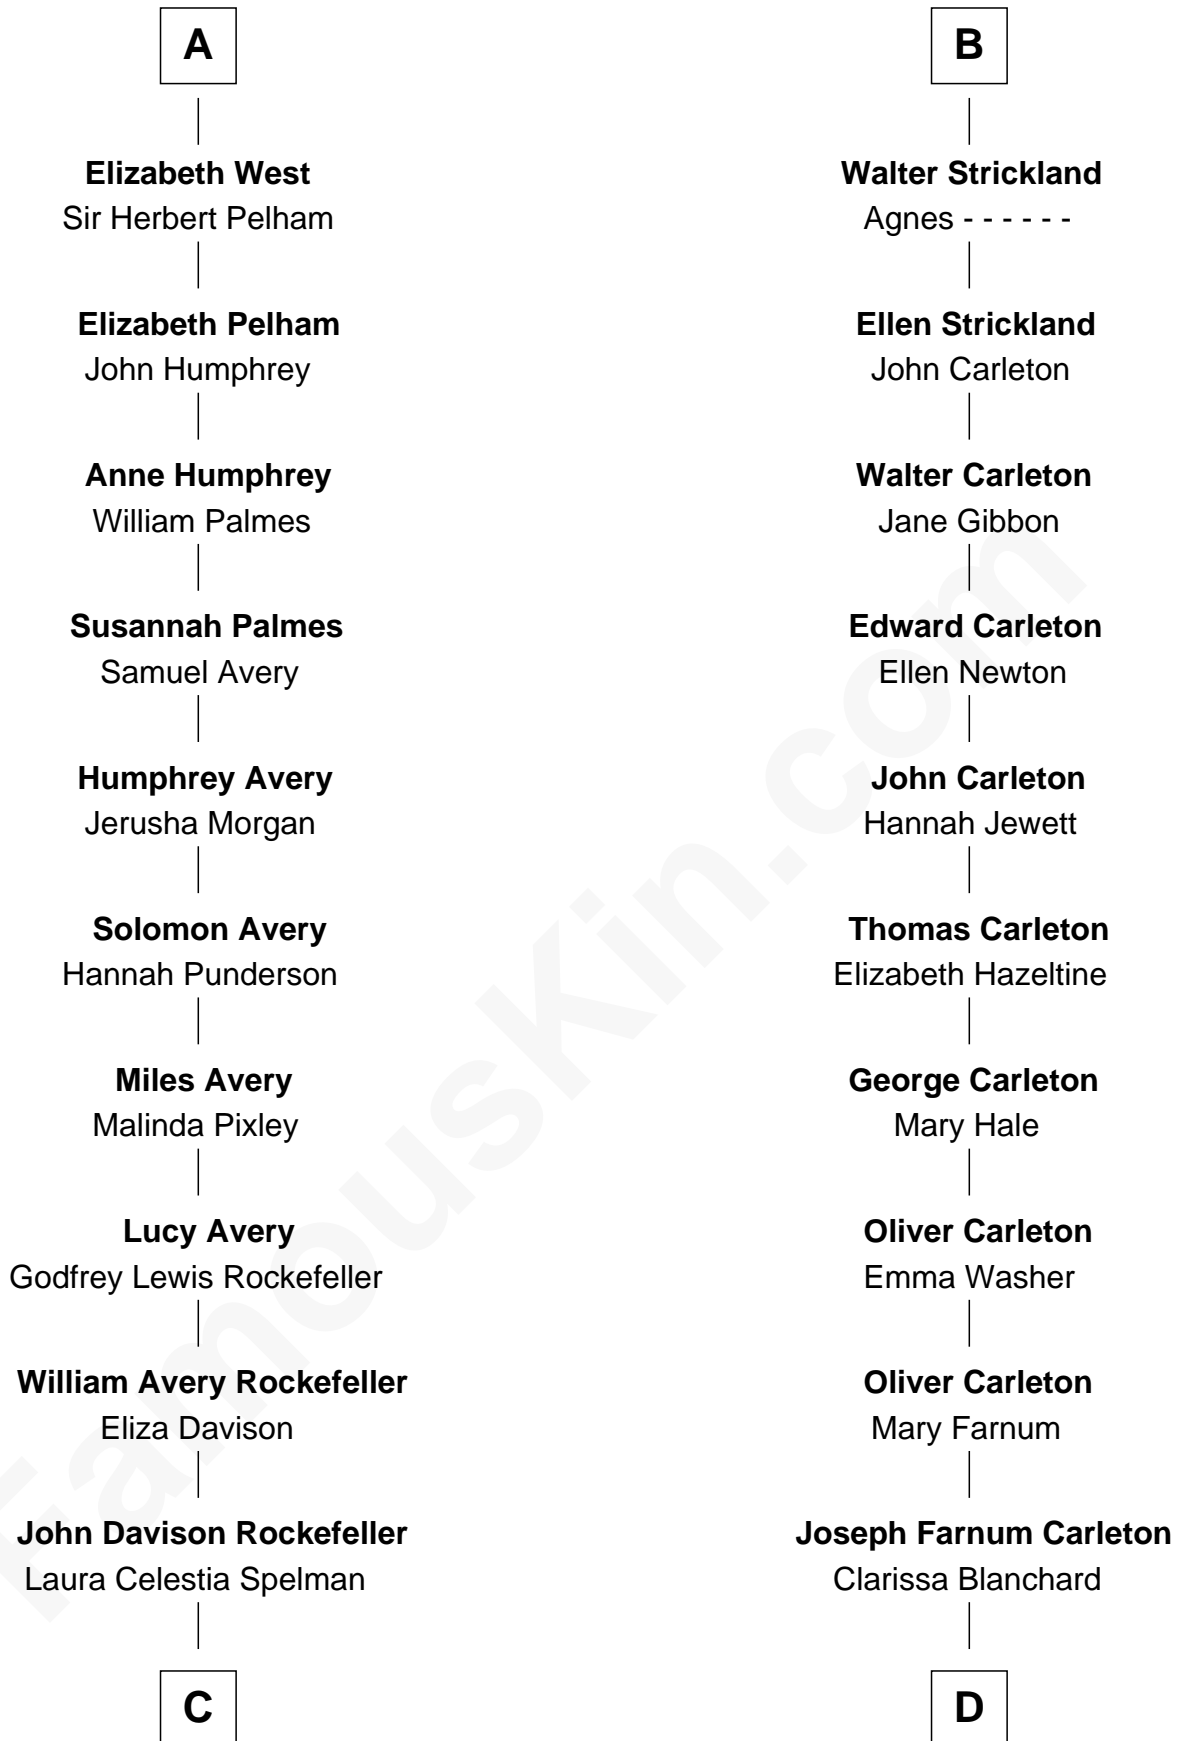

FamousKin.com
Relationship Chart of
Nelson Rockefeller
41st U.S. Vice-President

18th cousin 3 times removed of

Mickey Rourke
Movie Actor

John of Gaunt
 Katherine Roet

Sir John Beaufort
 Margaret de Holand

Joan Beaufort
 Sir Robert de Ferrers

Edmund Beaufort
 Eleanor Beauchamp

Mary Ferrers
 Ralph de Neville

Eleanor Beaufort
 Sir Robert Spencer

John Neville
 Elizabeth Newmarch

Margaret Spencer
 Sir Thomas Carey

Jane de Neville
 Sir William Gascoigne

Sir William Carey
 Mary Boleyn

Margaret Gascoigne
 Sir Christopher Ward

Catherine Carey
 Sir Francis Knollys

Anne Ward
 Sir Ralph Neville

Anne Knollys
 Sir Thomas West

Katherine Neville
 Sir Walter Strickland

A

B

C

John Davison Rockefeller

Abby Greene Aldrich

Nelson Rockefeller

41st U.S. Vice-President