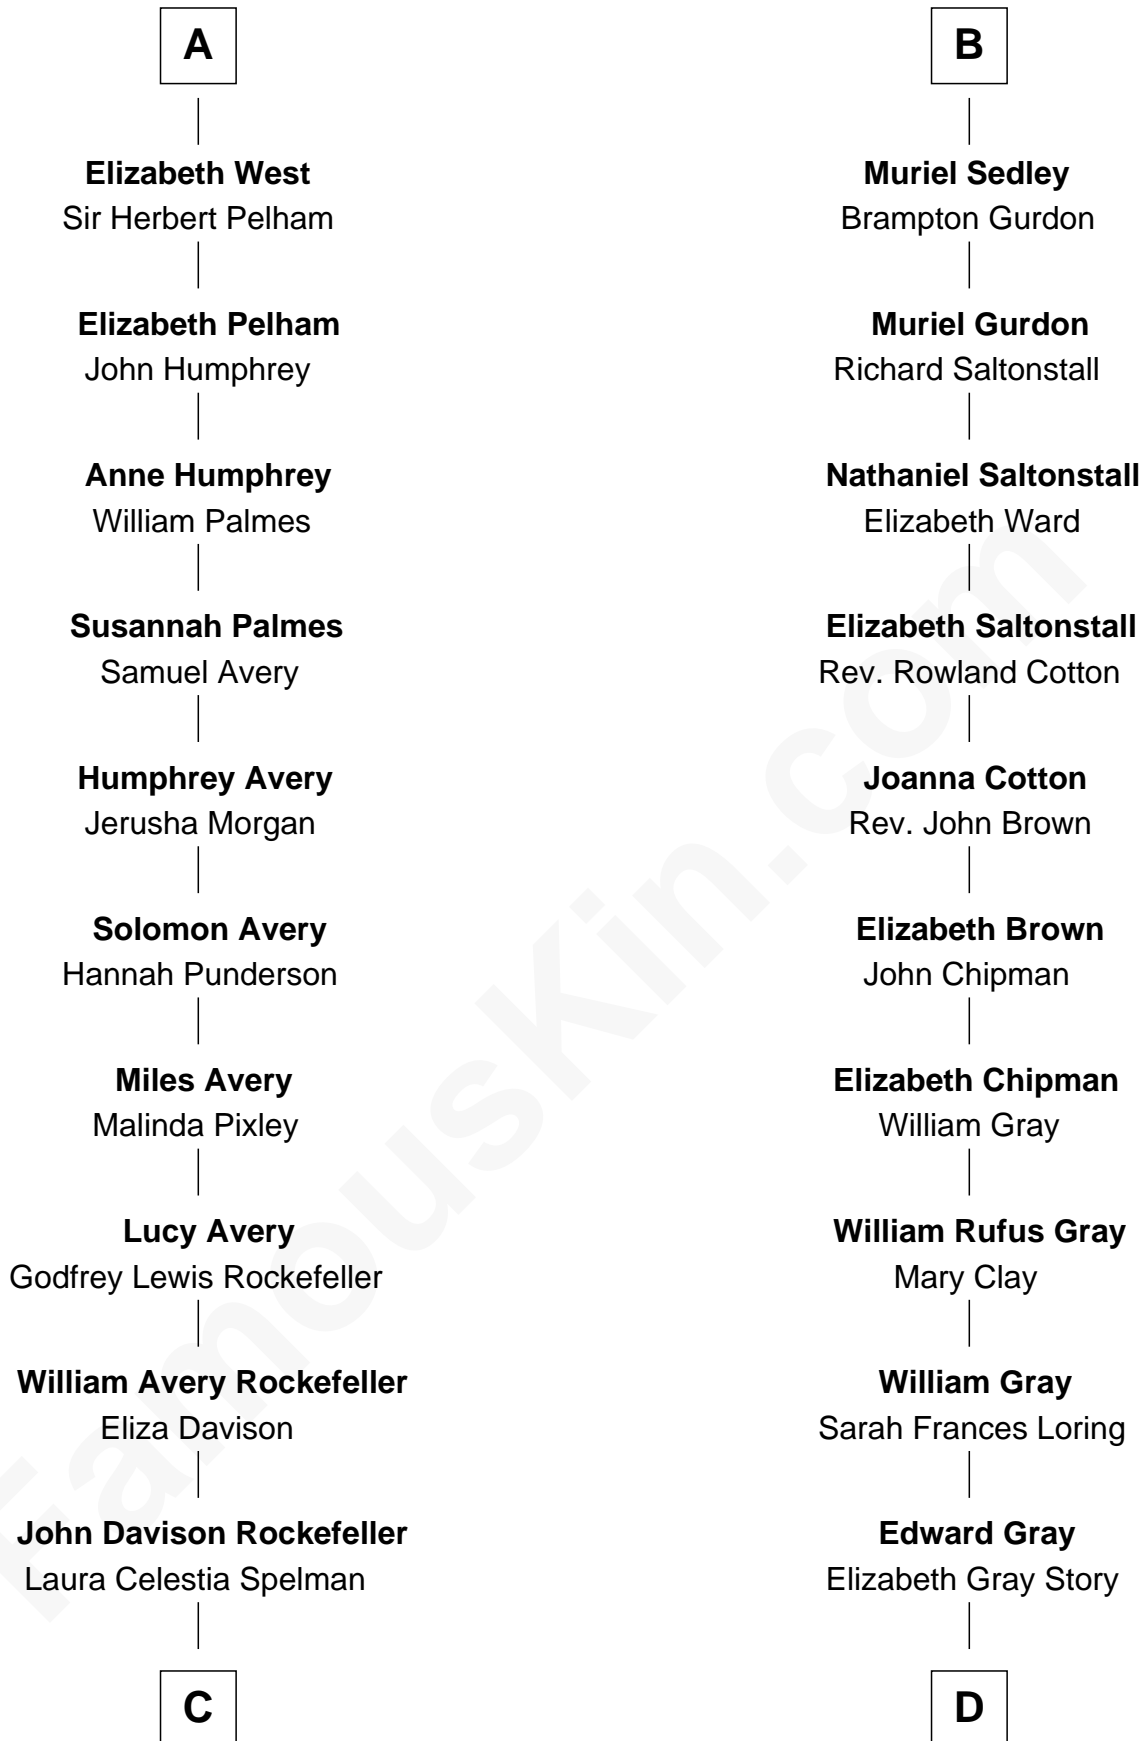

# FamousKin.com Relationship Chart of

**Nelson Rockefeller**

*41st U.S. Vice-President*

18th cousin 1 time removed of

**Story Musgrave**

*NASA Astronaut*

**C**

**John Davison Rockefeller**

Abby Greene Aldrich

**Nelson Rockefeller**

*41st U.S. Vice-President*

**D**

**Marguerite Gray**

John Butler Swann

**Marguerite Swann**

Percy Musgrave

**Story Musgrave**

*NASA Astronaut*

FamousKin.com