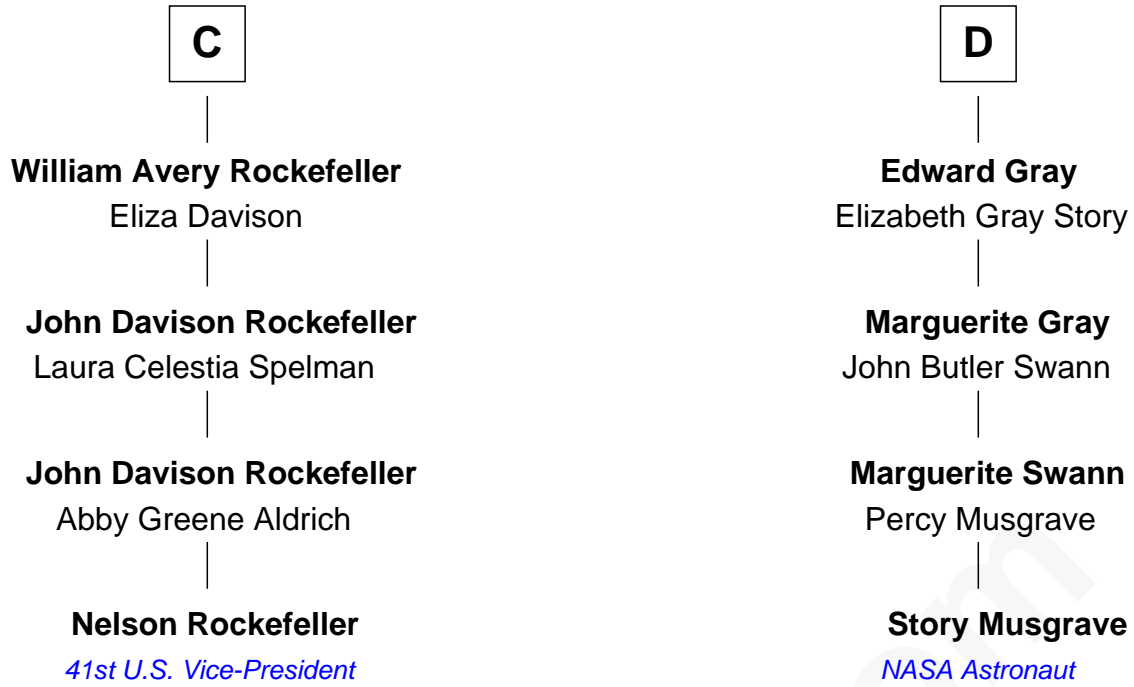

FamousKin.com Relationship Chart of

Nelson Rockefeller
41st U.S. Vice-President

20th cousin of

Story Musgrave
NASA Astronaut

Sir William de Ros
Margery de Badlesmere

FamousKin.com