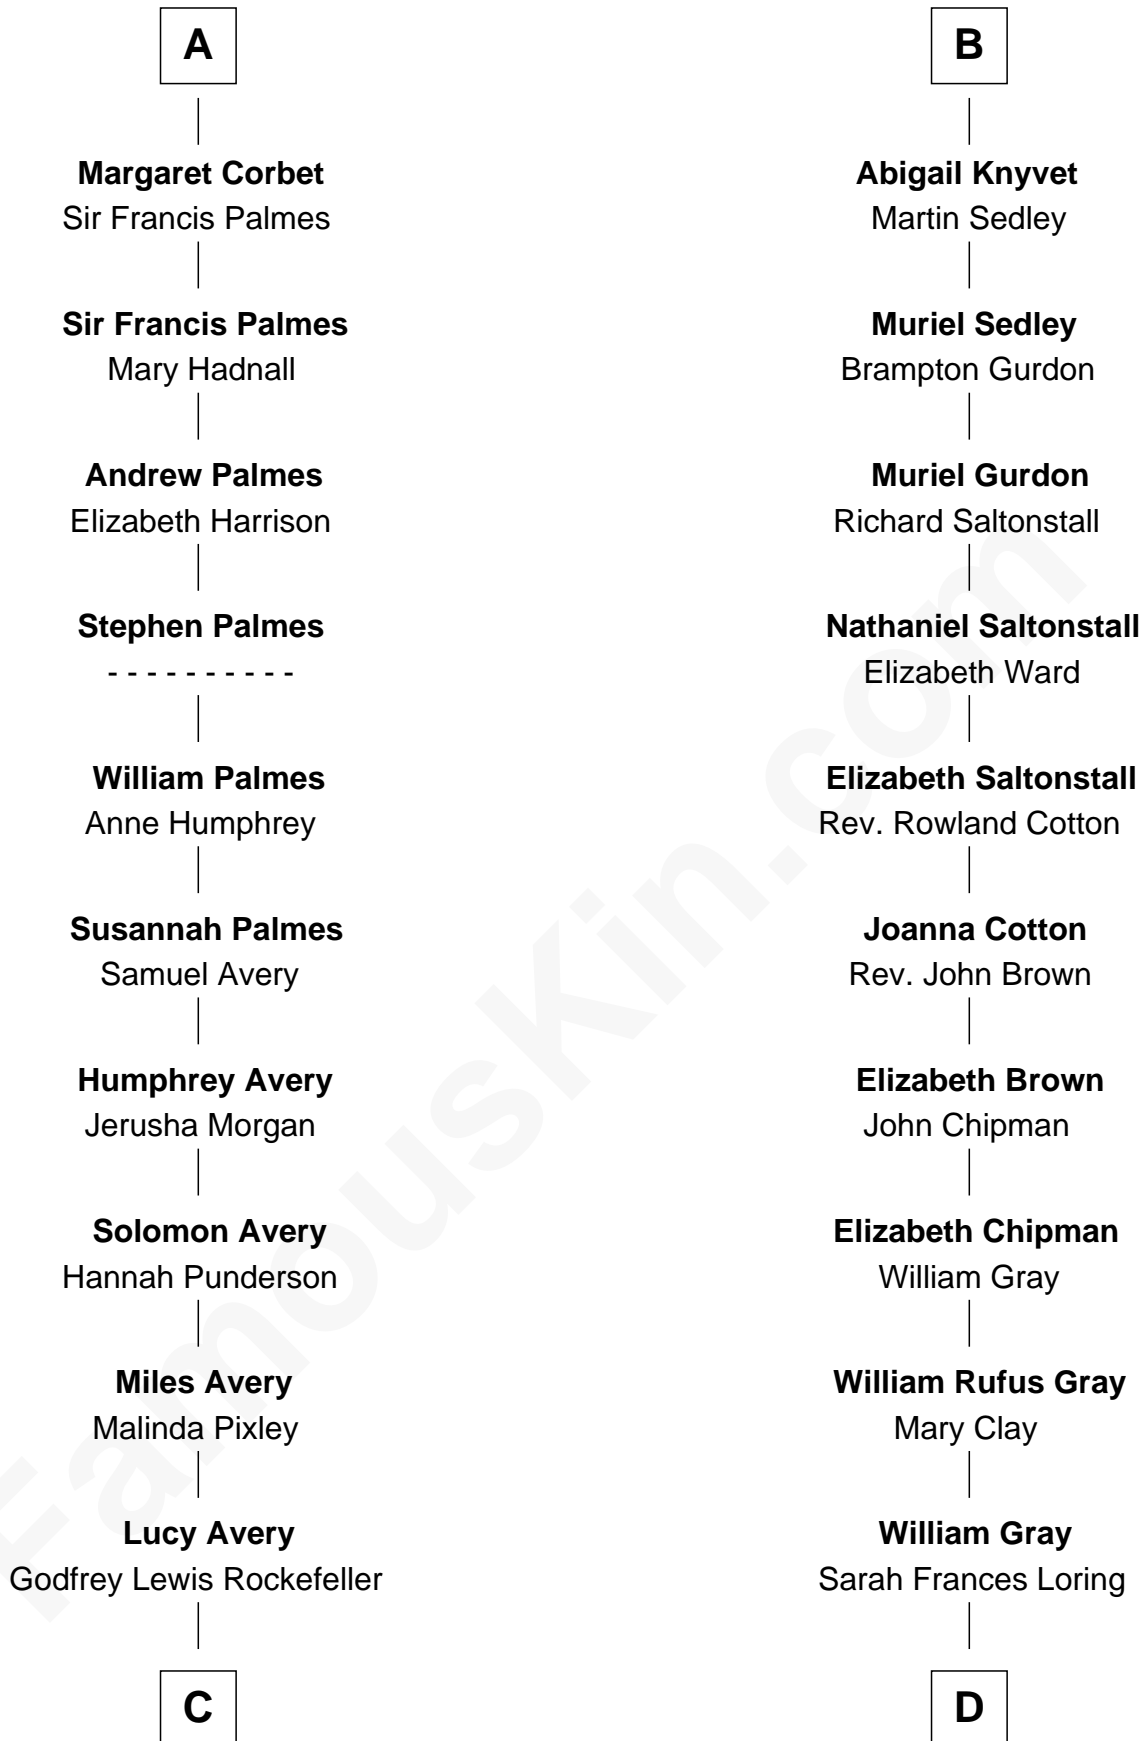

FamousKin.com Relationship Chart of

Nelson Rockefeller
41st U.S. Vice-President

20th cousin of

Story Musgrave
NASA Astronaut

Sir William de Ros
Margery de Badlesmere

FamousKin.com