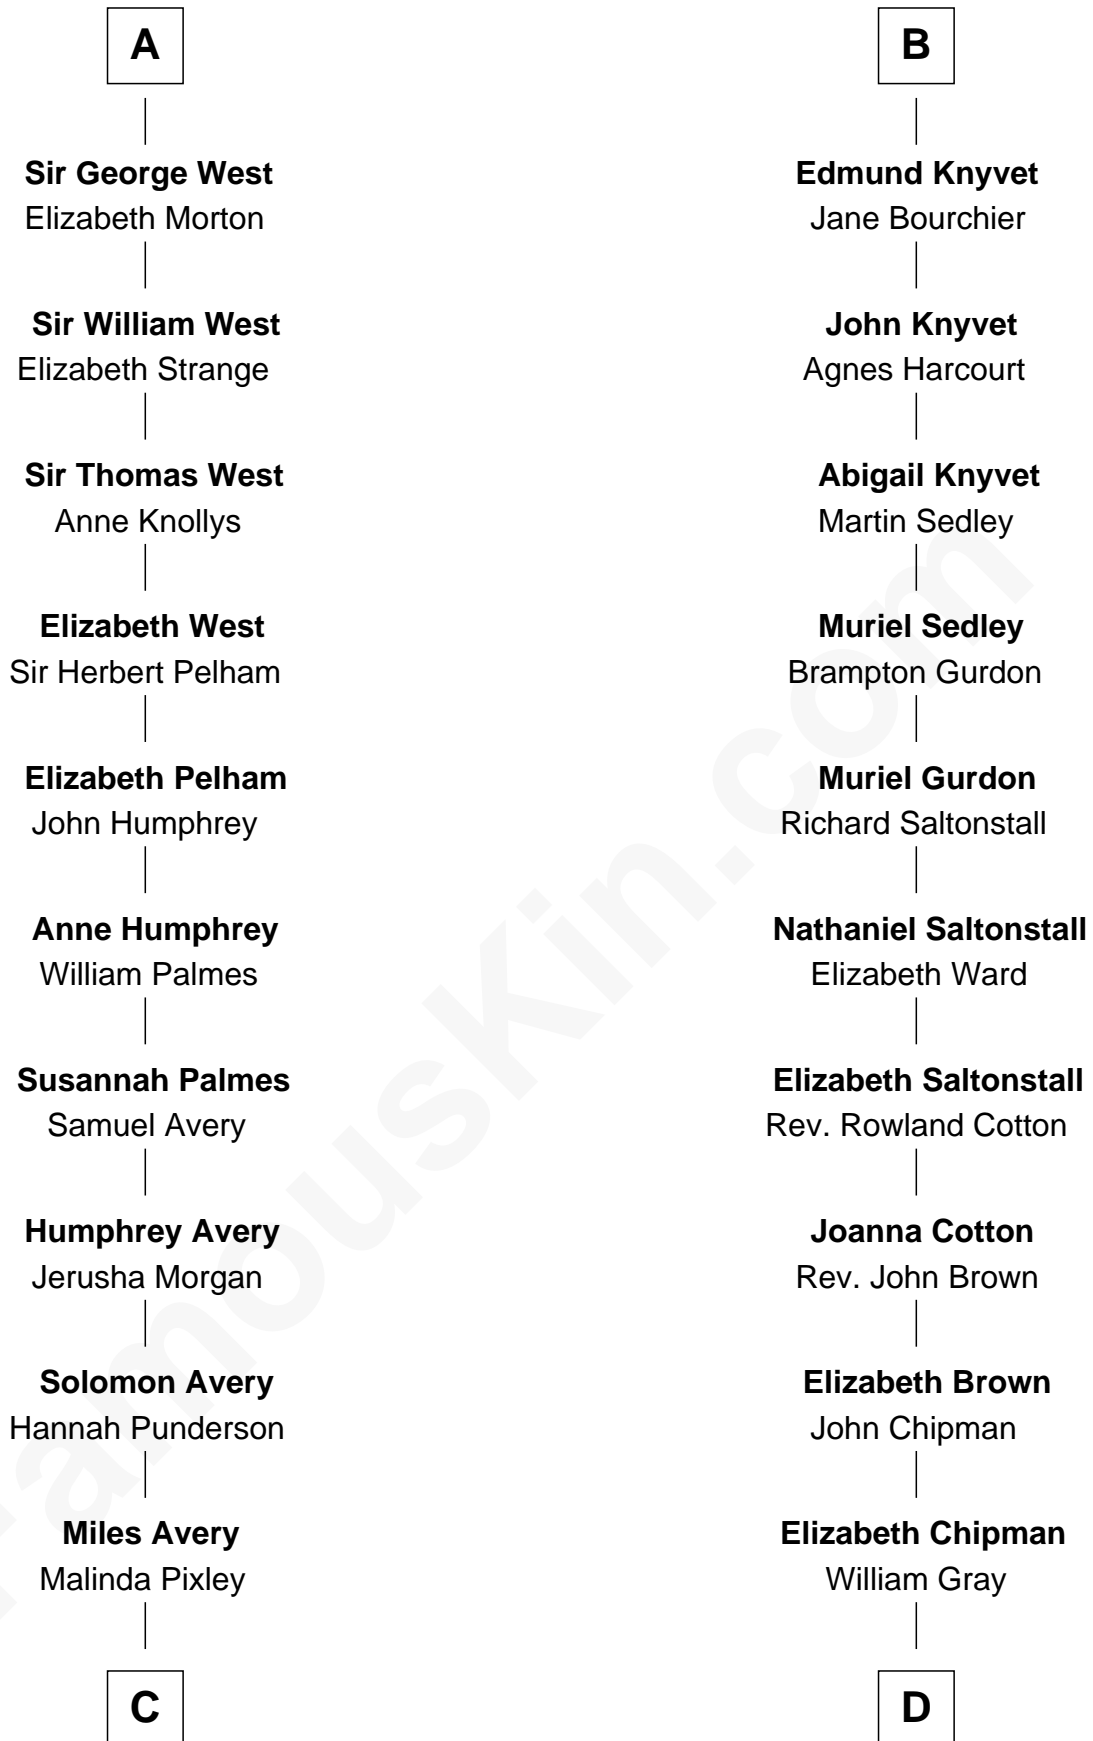

FamousKin.com
Relationship Chart of
Nelson Rockefeller
41st U.S. Vice-President

18th cousin 3 times removed of
Horace Gray
U.S. Supreme Court Justice

C

Lucy Avery
Godfrey Lewis Rockefeller

William Avery Rockefeller
Eliza Davison

John Davison Rockefeller
Laura Celestia Spelman

John Davison Rockefeller
Abby Greene Aldrich

Nelson Rockefeller
41st U.S. Vice-President

D

Horace Gray
Harriet Upham

Horace Gray
U.S. Supreme Court Justice

FamousKin.com