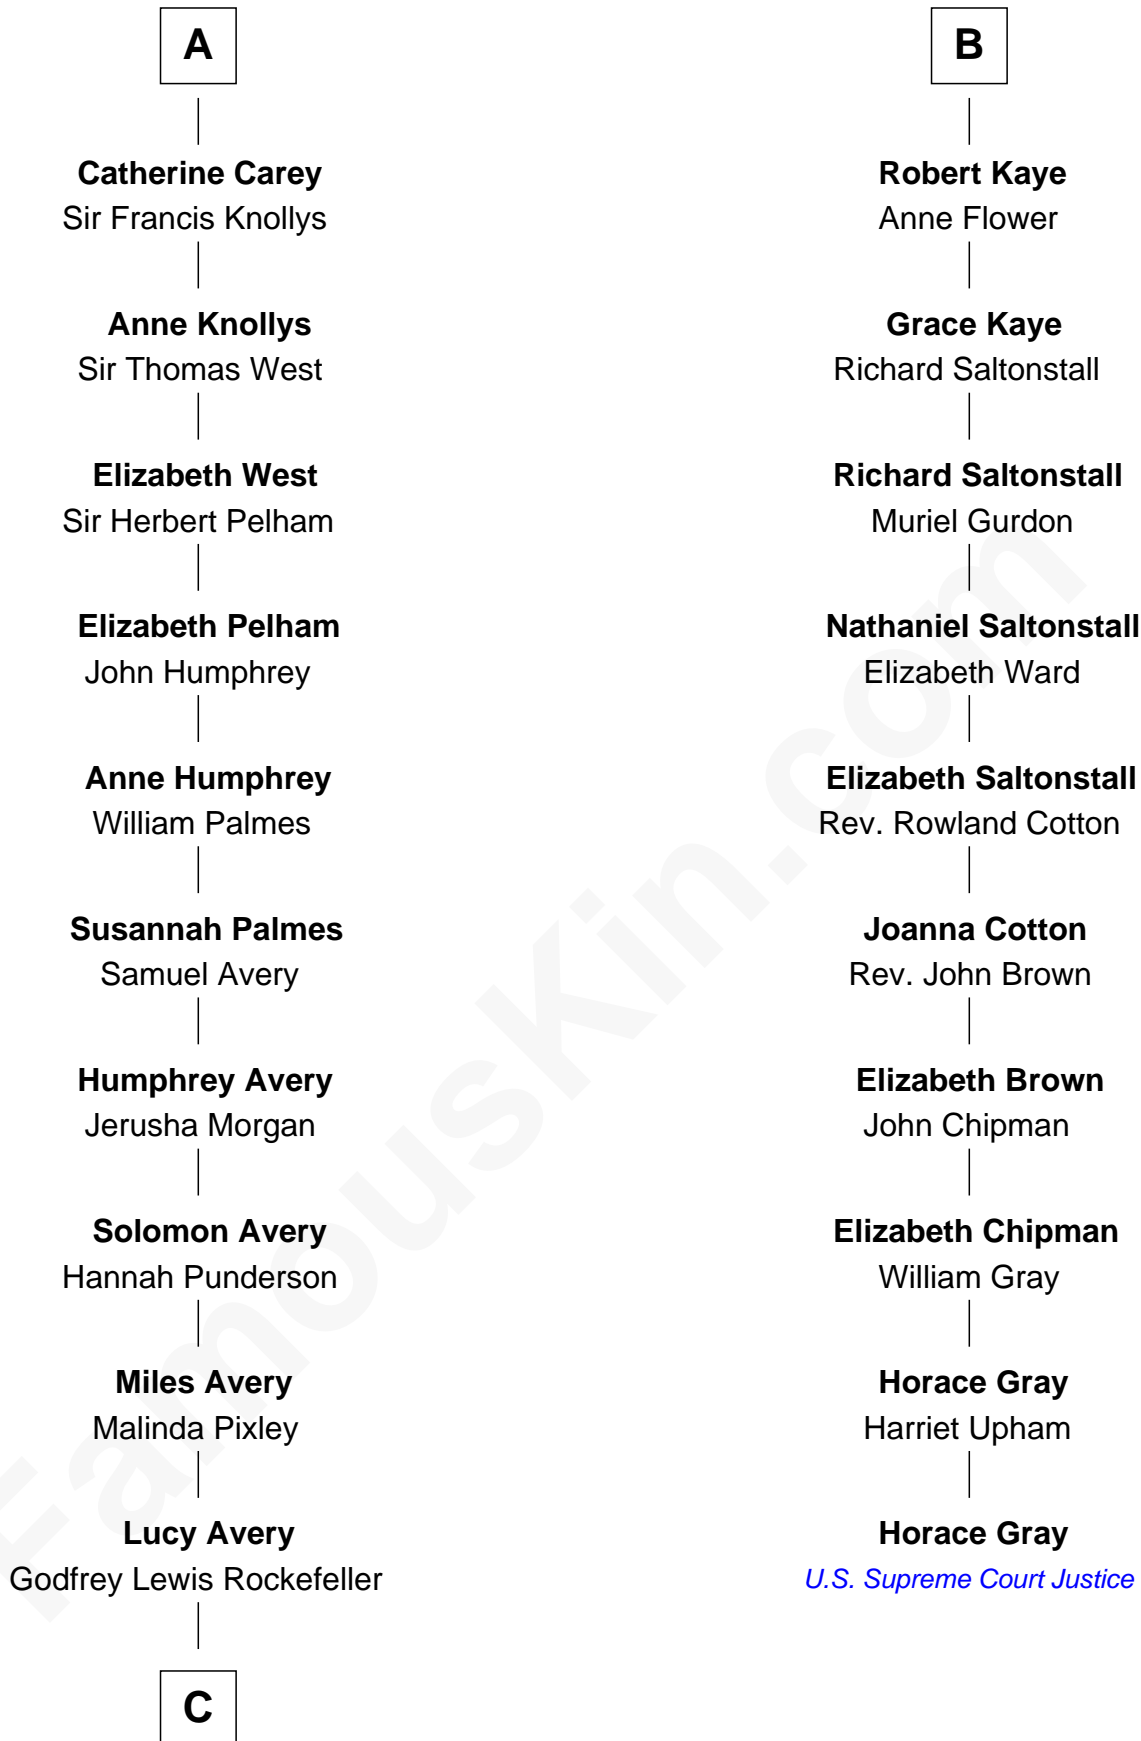

FamousKin.com Relationship Chart of

Nelson Rockefeller
41st U.S. Vice-President

16th cousin 4 times removed of

Horace Gray
U.S. Supreme Court Justice

C

—
William Avery Rockefeller

Eliza Davison

—
John Davison Rockefeller

Laura Celestia Spelman

—
John Davison Rockefeller

Abby Greene Aldrich

—
Nelson Rockefeller

41st U.S. Vice-President

FamousKin.com