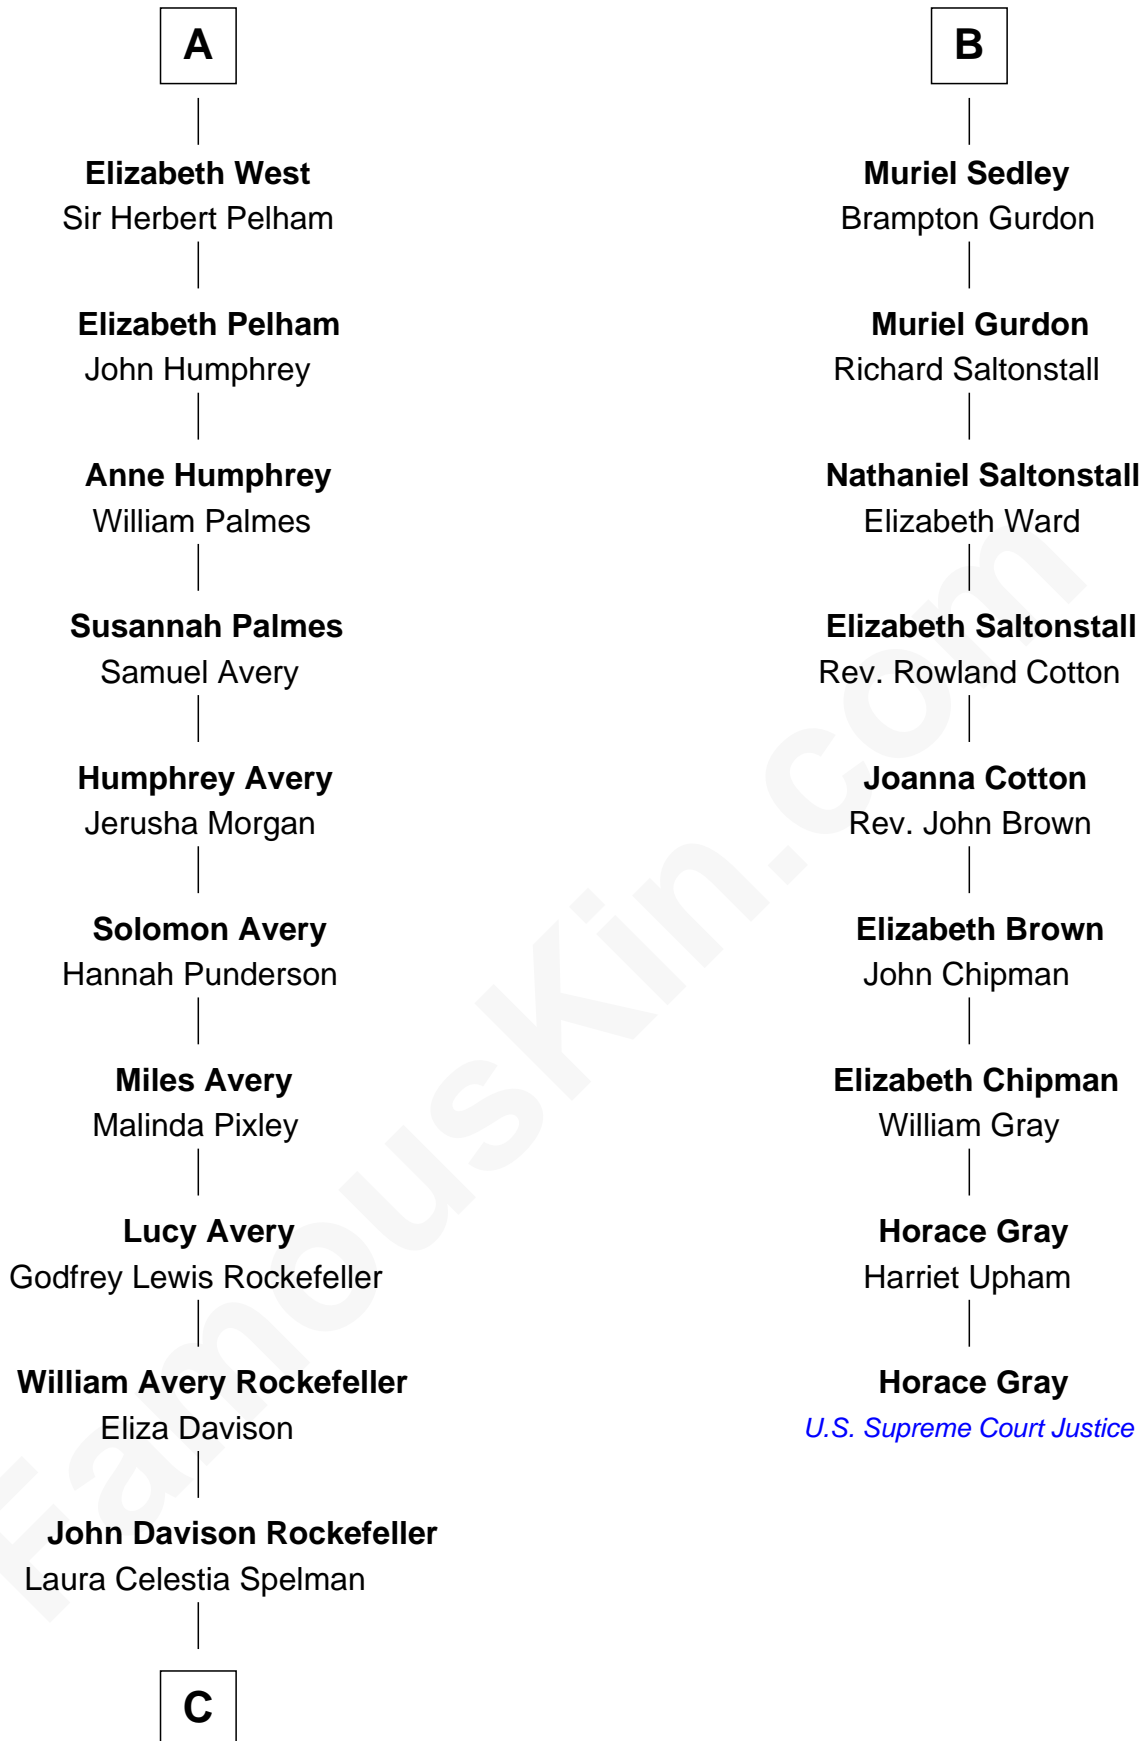

FamousKin.com
Relationship Chart of
Nelson Rockefeller
41st U.S. Vice-President

15th cousin 3 times removed of
Horace Gray
U.S. Supreme Court Justice

C

—
John Davison Rockefeller

Abby Greene Aldrich

—
Nelson Rockefeller

41st U.S. Vice-President

FamousKin.com