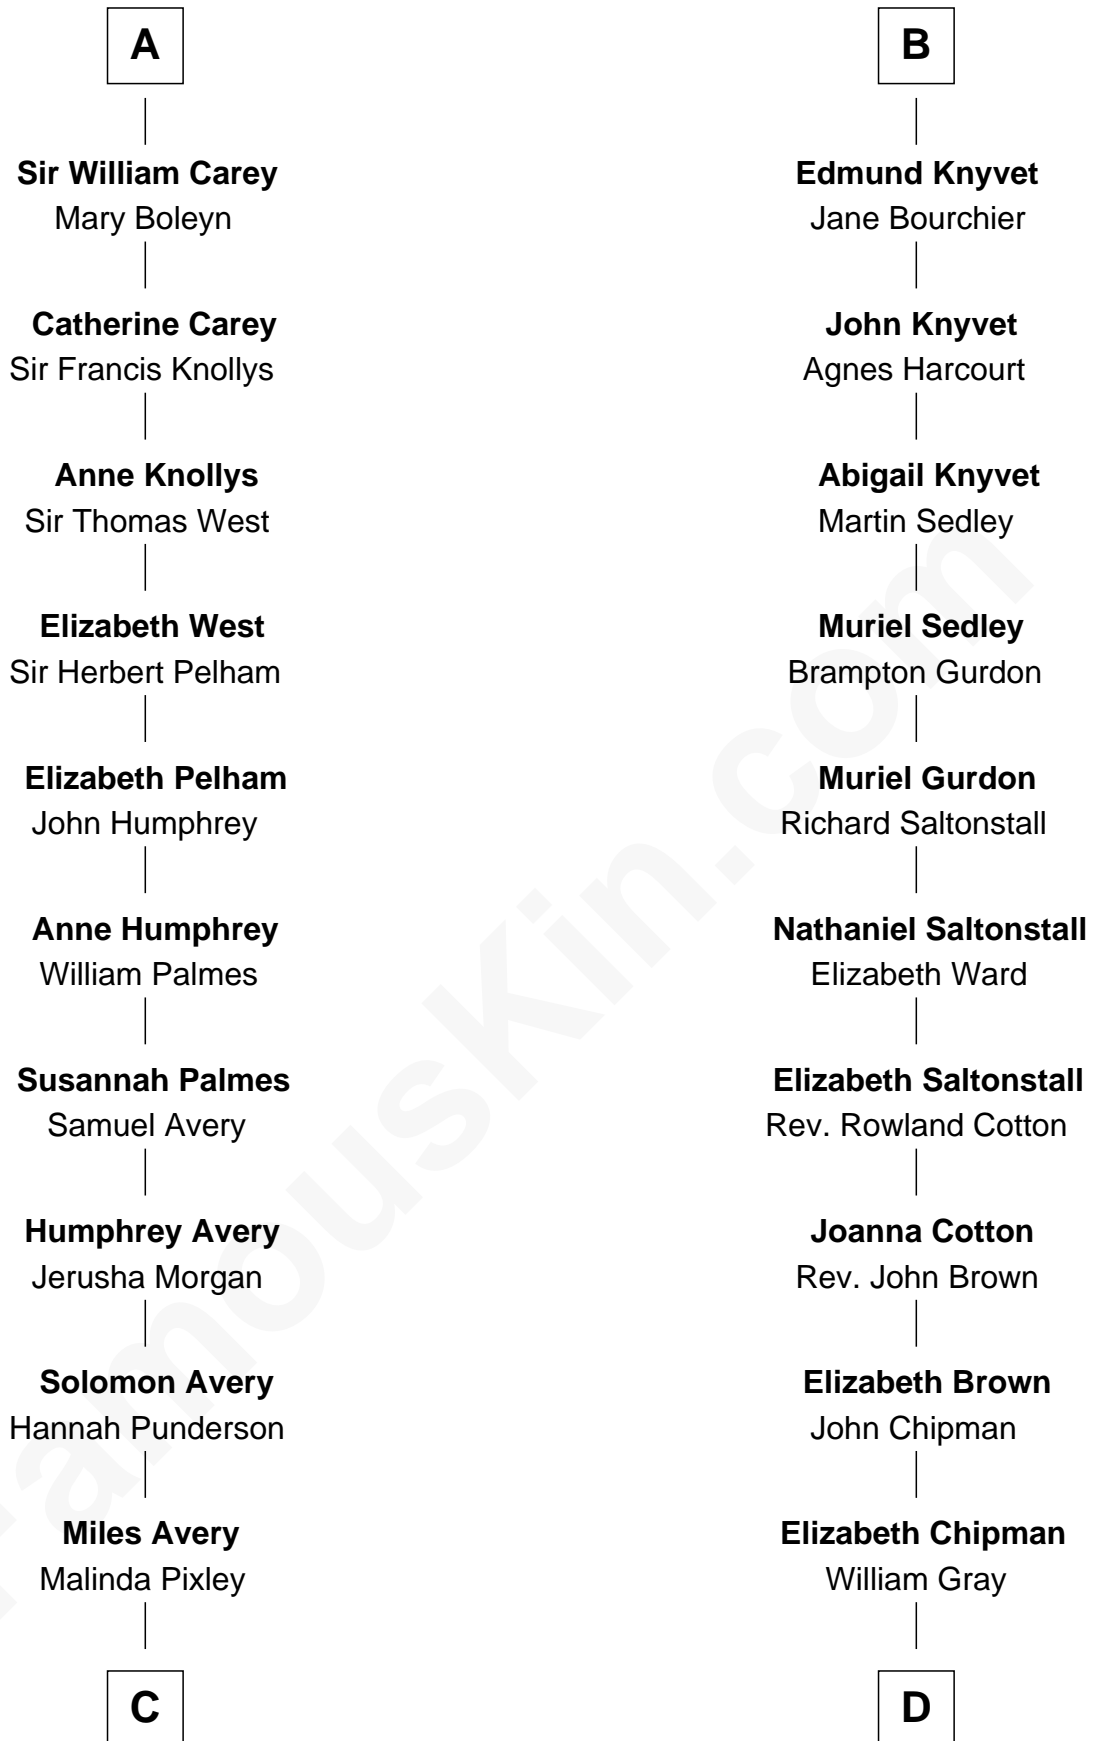

# FamousKin.com Relationship Chart of

**Nelson Rockefeller**

*41st U.S. Vice-President*

18th cousin 3 times removed of

**Horace Gray**

*U.S. Supreme Court Justice*

**Sir Gilbert de Clare**

*Joan of Acre*

**C**

**Lucy Avery**  
Godfrey Lewis Rockefeller

**William Avery Rockefeller**  
Eliza Davison

**John Davison Rockefeller**  
Laura Celestia Spelman

**John Davison Rockefeller**  
Abby Greene Aldrich

**Nelson Rockefeller**  
*41st U.S. Vice-President*

**D**

**Horace Gray**  
Harriet Upham

**Horace Gray**  
*U.S. Supreme Court Justice*

FamousKin.com