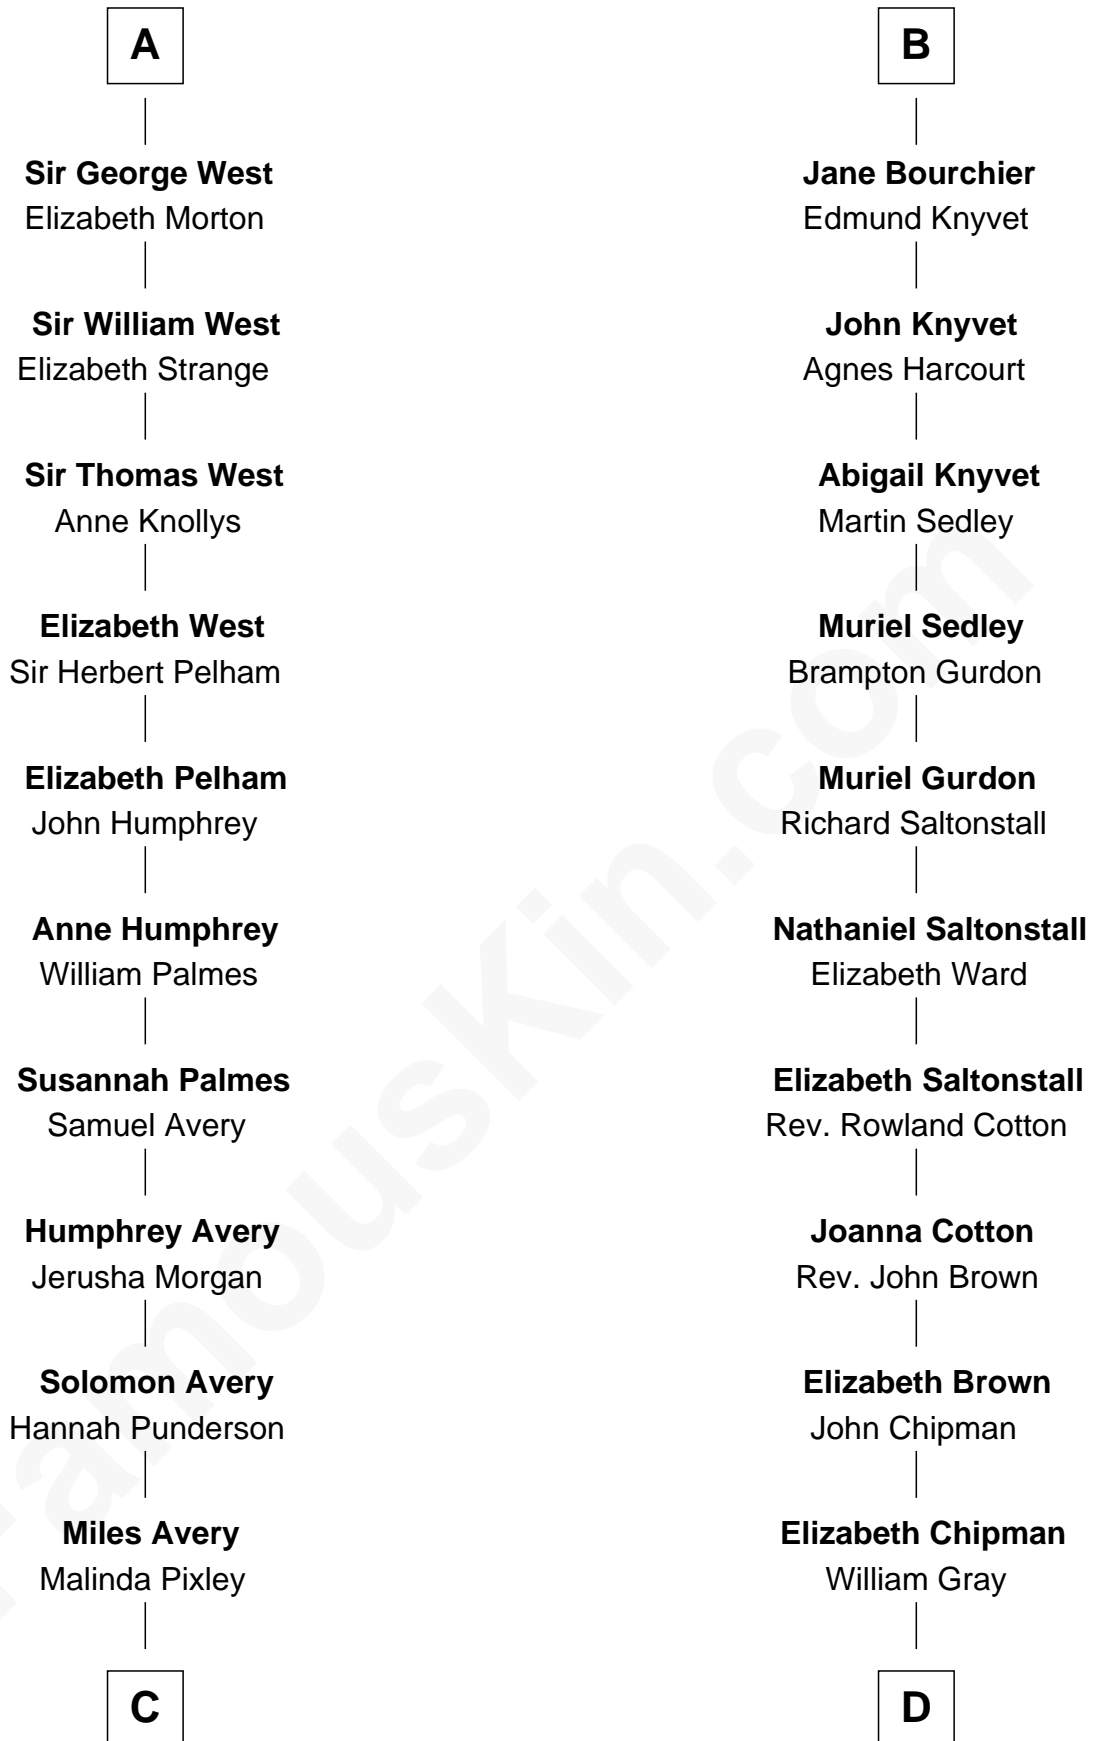

**FamousKin.com**  
**Relationship Chart of**  
**Nelson Rockefeller**  
*41st U.S. Vice-President*

**18th cousin 3 times removed of**  
**Horace Gray**  
*U.S. Supreme Court Justice*

**C**

**Lucy Avery**  
Godfrey Lewis Rockefeller

**William Avery Rockefeller**  
Eliza Davison

**John Davison Rockefeller**  
Laura Celestia Spelman

**John Davison Rockefeller**  
Abby Greene Aldrich

**Nelson Rockefeller**  
*41st U.S. Vice-President*

**D**

**Horace Gray**  
Harriet Upham

**Horace Gray**  
*U.S. Supreme Court Justice*

FamousKin.com