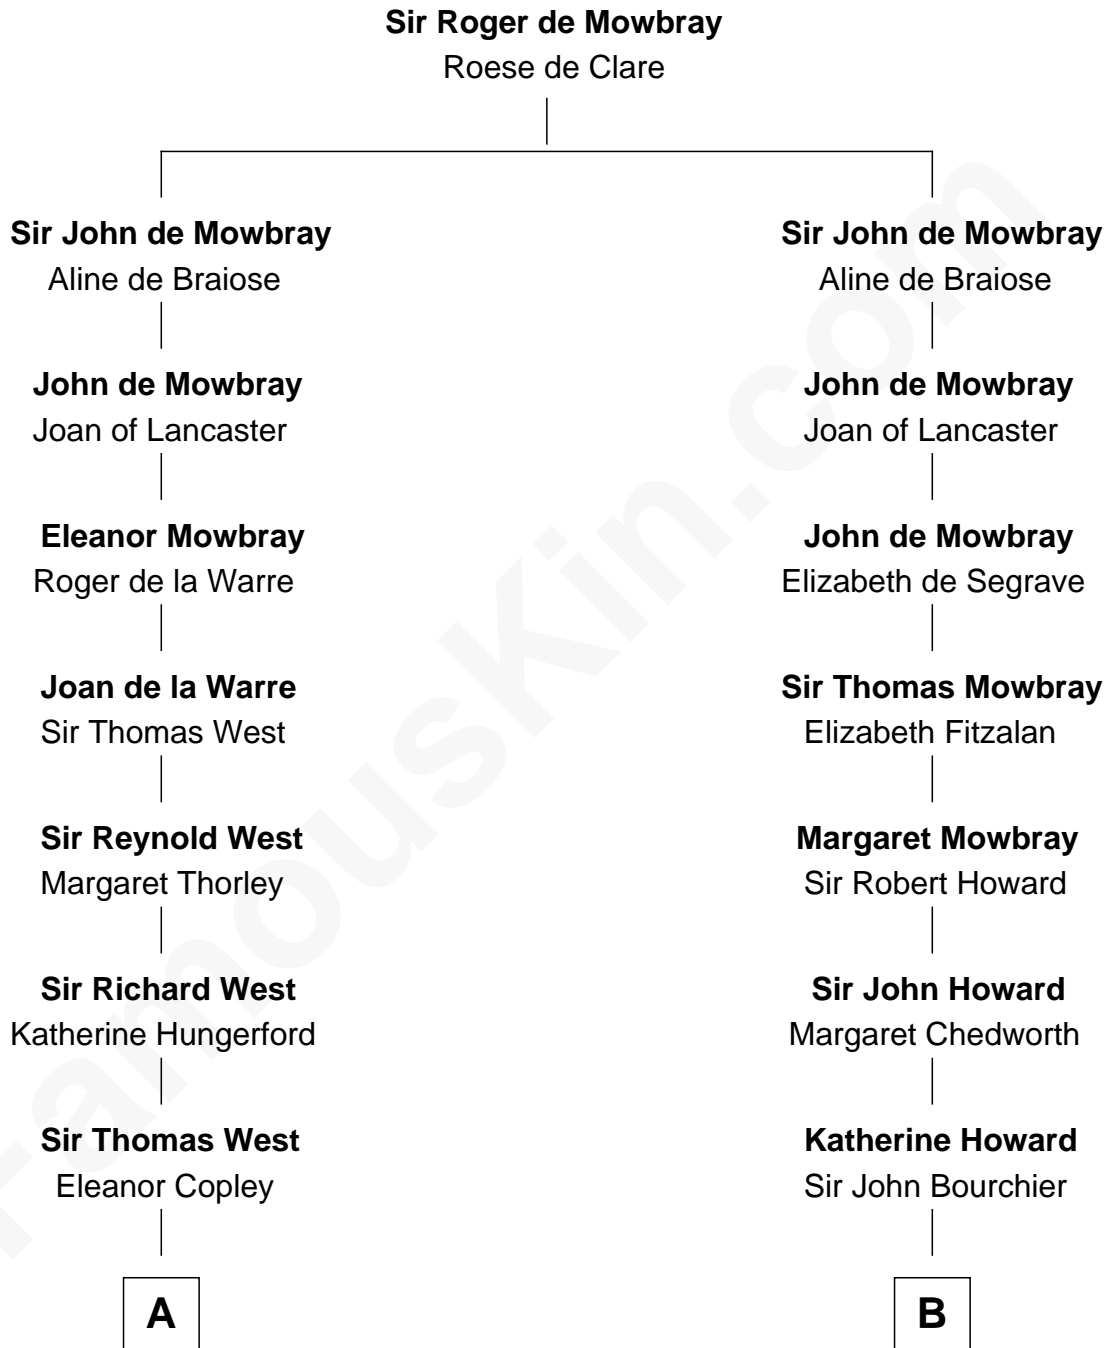

**FamousKin.com**  
**Relationship Chart of**  
**Nelson Rockefeller**  
*41st U.S. Vice-President*

**18th cousin 3 times removed of**  
**Horace Gray**  
*U.S. Supreme Court Justice*

**C**

**Lucy Avery**  
Godfrey Lewis Rockefeller

**William Avery Rockefeller**  
Eliza Davison

**John Davison Rockefeller**  
Laura Celestia Spelman

**John Davison Rockefeller**  
Abby Greene Aldrich

**Nelson Rockefeller**  
*41st U.S. Vice-President*

**D**

**Horace Gray**  
Harriet Upham

**Horace Gray**  
*U.S. Supreme Court Justice*

FamousKin.com