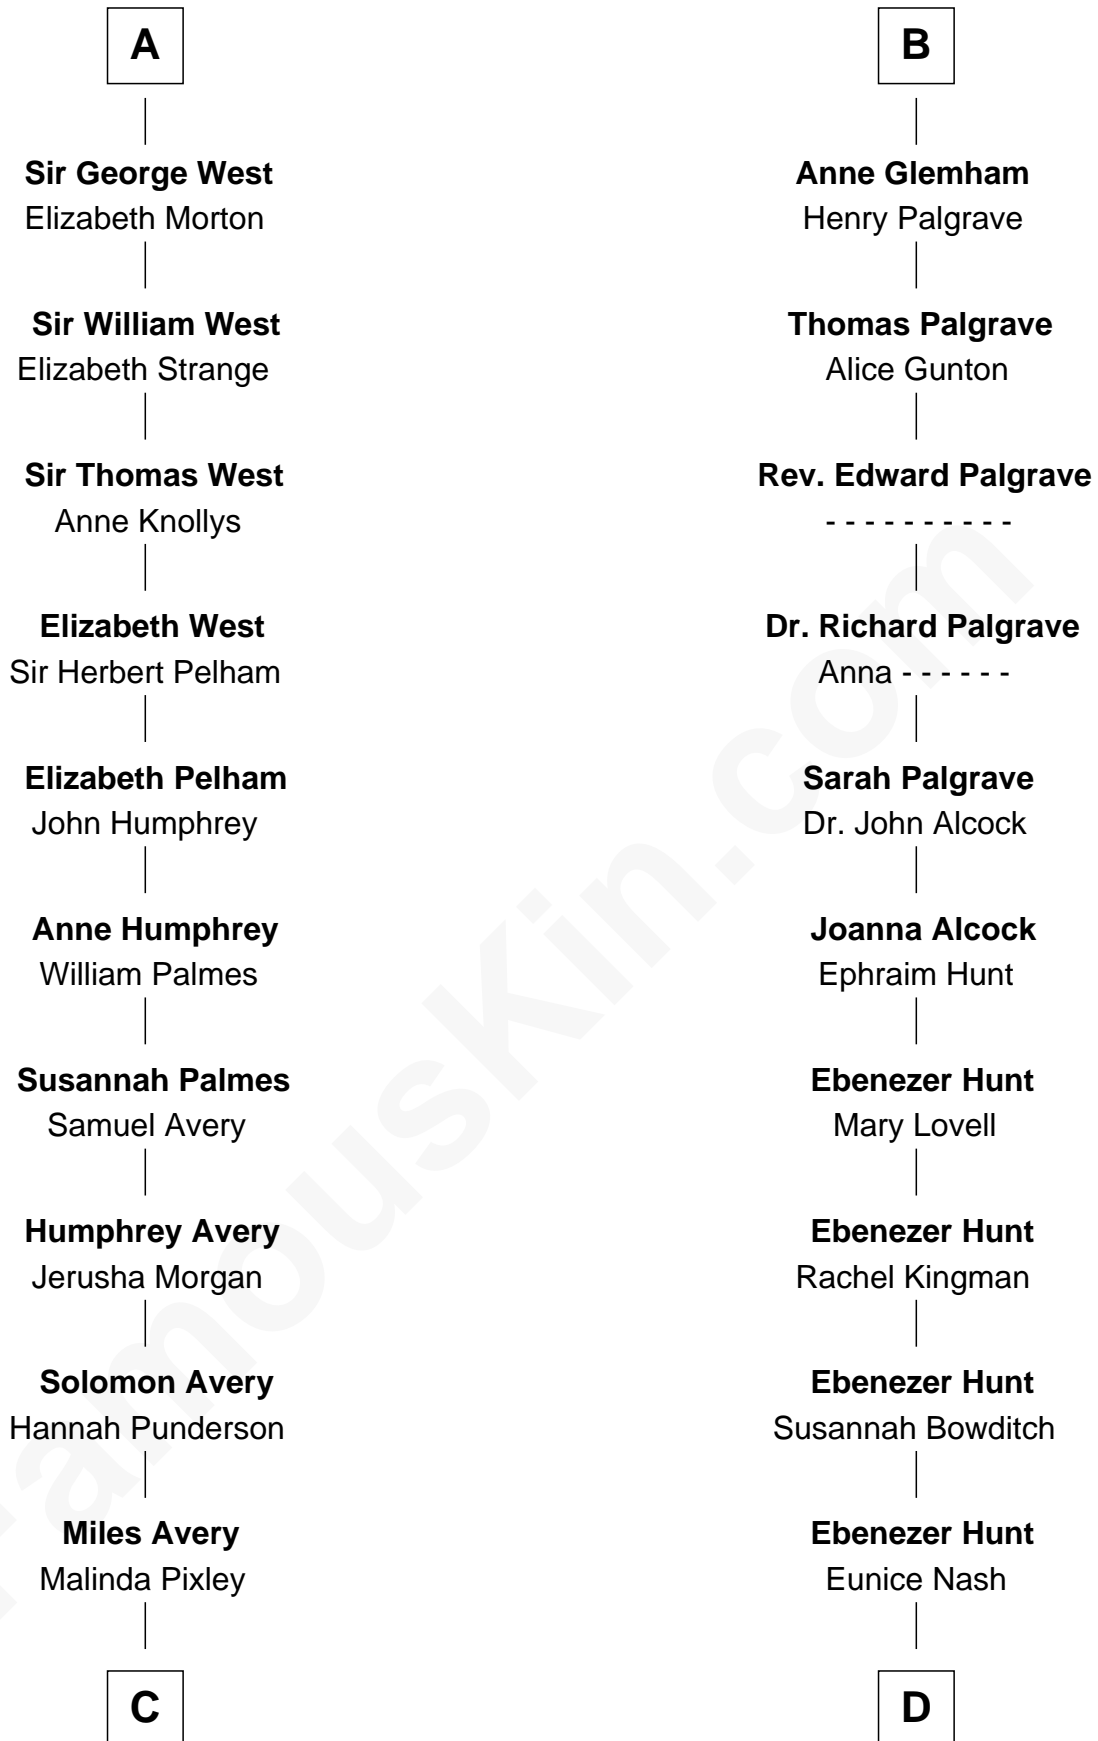

FamousKin.com Relationship Chart of

Nelson Rockefeller
41st U.S. Vice-President

21st cousin of

Linda Hunt
TV and Movie Actress

Edmund Plantagenet
Blanche of Artois

Henry Plantagenet
Maud de Chaworth

Joan of Lancaster
John de Mowbray

Eleanor Mowbray
Roger de la Warre

Joan de la Warre
Sir Thomas West

Sir Reynold West
Margaret Thorley

Sir Richard West
Katherine Hungerford

Sir Thomas West
Eleanor Copley

A

Henry Plantagenet
Maud de Chaworth

Eleanor Plantagenet
Richard Fitzalan

Sir Richard Fitzalan
Elizabeth de Bohun

Elizabeth Fitzalan
Sir Robert Goushill

Elizabeth Goushill
Sir Robert Wingfield

Elizabeth Wingfield
Sir William Brandon

Eleanor Brandon
John Glemham

B

C

Lucy Avery
Godfrey Lewis Rockefeller

William Avery Rockefeller
Eliza Davison

John Davison Rockefeller
Laura Celestia Spelman

John Davison Rockefeller
Abby Greene Aldrich

Nelson Rockefeller
41st U.S. Vice-President