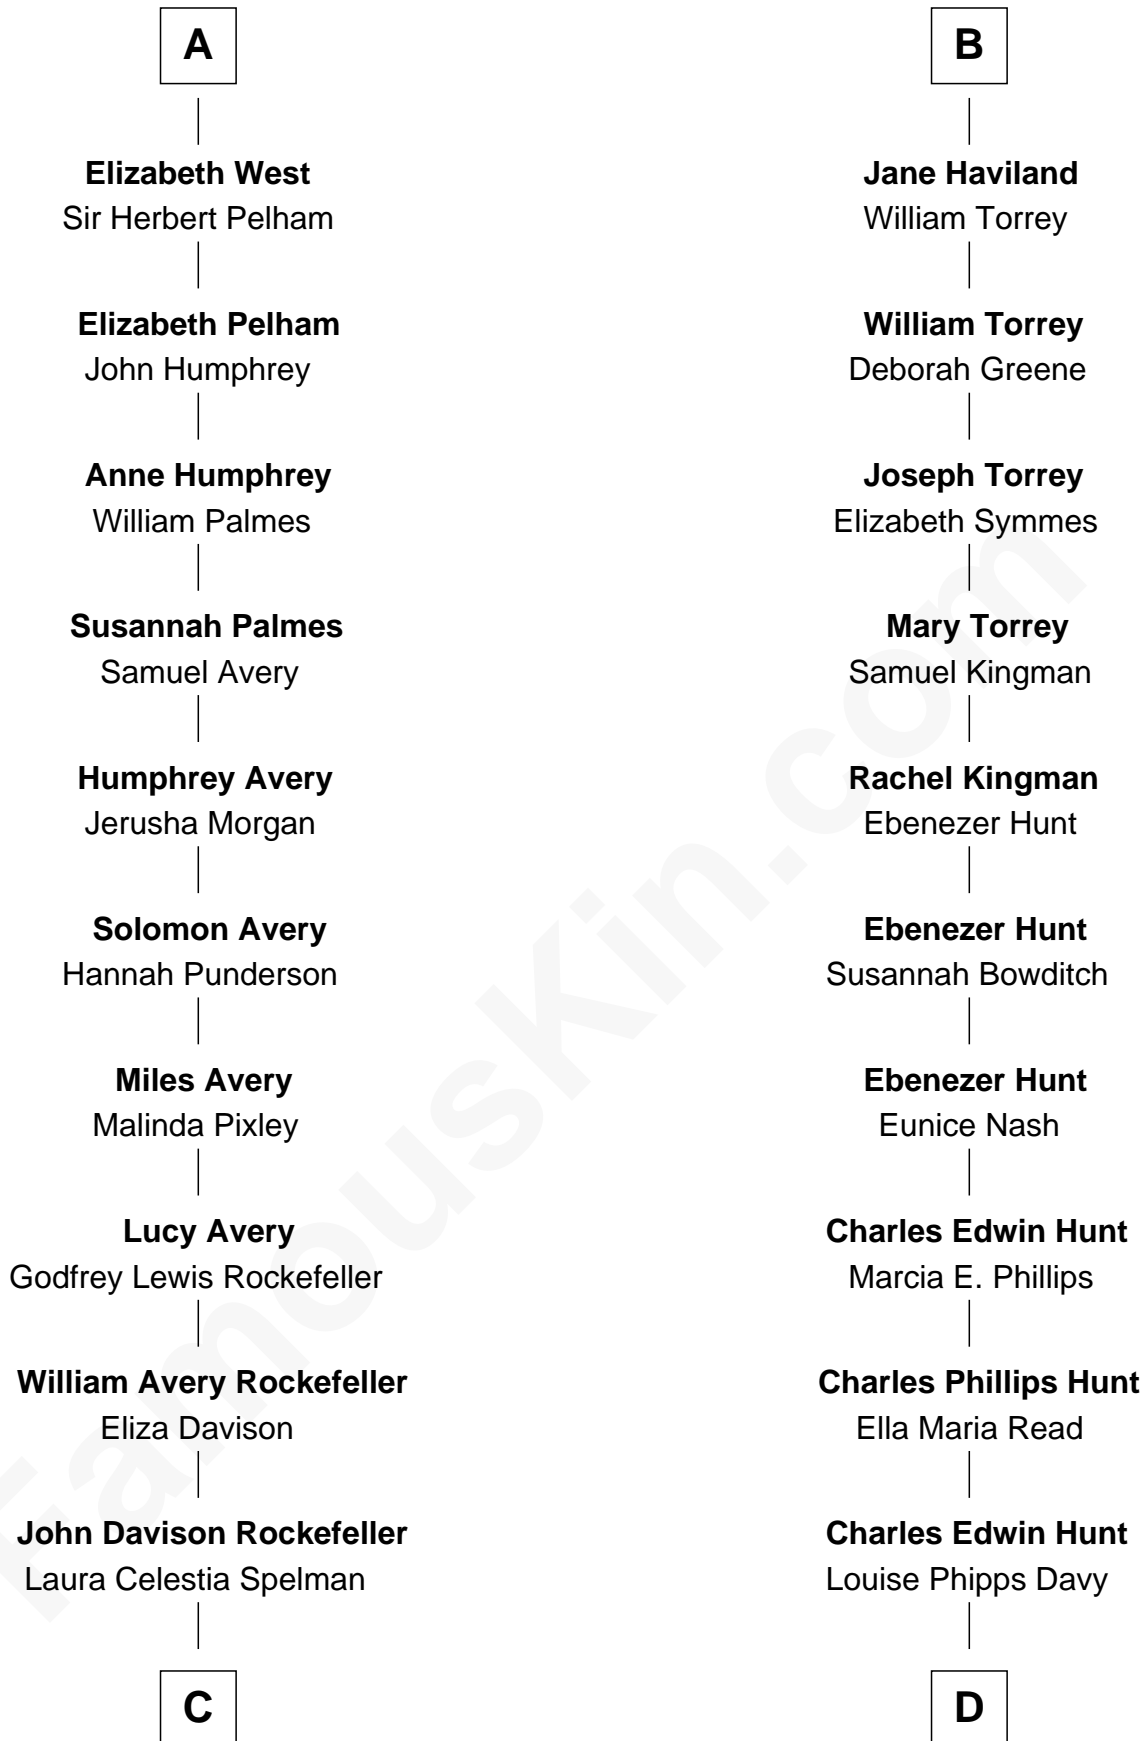

# FamousKin.com Relationship Chart of

**Nelson Rockefeller**  
41st U.S. Vice-President

18th cousin of

**Linda Hunt**  
TV and Movie Actress

**Katherine Pabenham**

*with husband*  
Sir William Cheney

*with husband*  
Sir Thomas Aylesbury

**Sir Laurence Cheney**  
Elizabeth Cokayne

**Eleanor Aylesbury**  
Sir Humphrey Stafford

**Elizabeth Cheney**  
Sir Frederick Tilney

**Anne Stafford**  
Sir William Berkeley

**Elizabeth Tilney**  
Sir Thomas Howard

**Anne Berkeley**  
Sir John Guise

**Elizabeth Howard**  
Thomas Boleyn

**John Guise**  
Tacy Grey

**Mary Boleyn**  
Sir William Carey

**William Guise**  
Mary Rotsey

**Catherine Carey**  
Sir Francis Knollys

**John Guise**  
Jane Pauncefoot

**Anne Knollys**  
Sir Thomas West

**Elizabeth Guise**  
Robert Haviland

**A**

**B**

**C**

**John Davison Rockefeller**

Abby Greene Aldrich