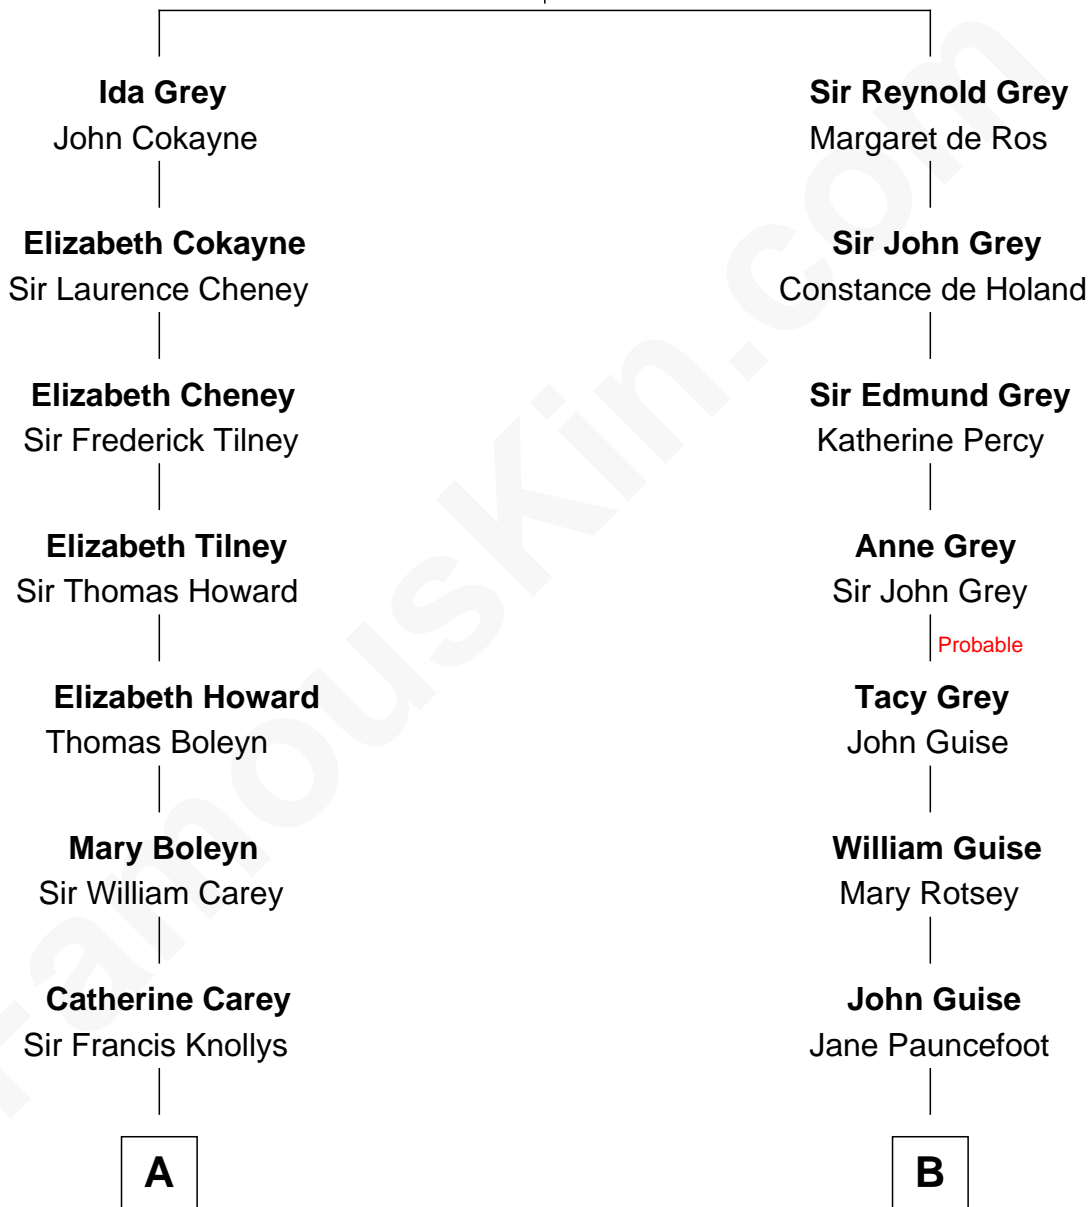

FamousKin.com Relationship Chart of

Nelson Rockefeller
41st U.S. Vice-President

19th cousin of

Linda Hunt
TV and Movie Actress

Sir Reynold de Grey
Eleanor le Strange

C

John Davison Rockefeller

Laura Celestia Spelman

John Davison Rockefeller

Abby Greene Aldrich

Nelson Rockefeller

41st U.S. Vice-President

D

Charles Edwin Hunt

Louise Phipps Davy

Raymond Davy Hunt