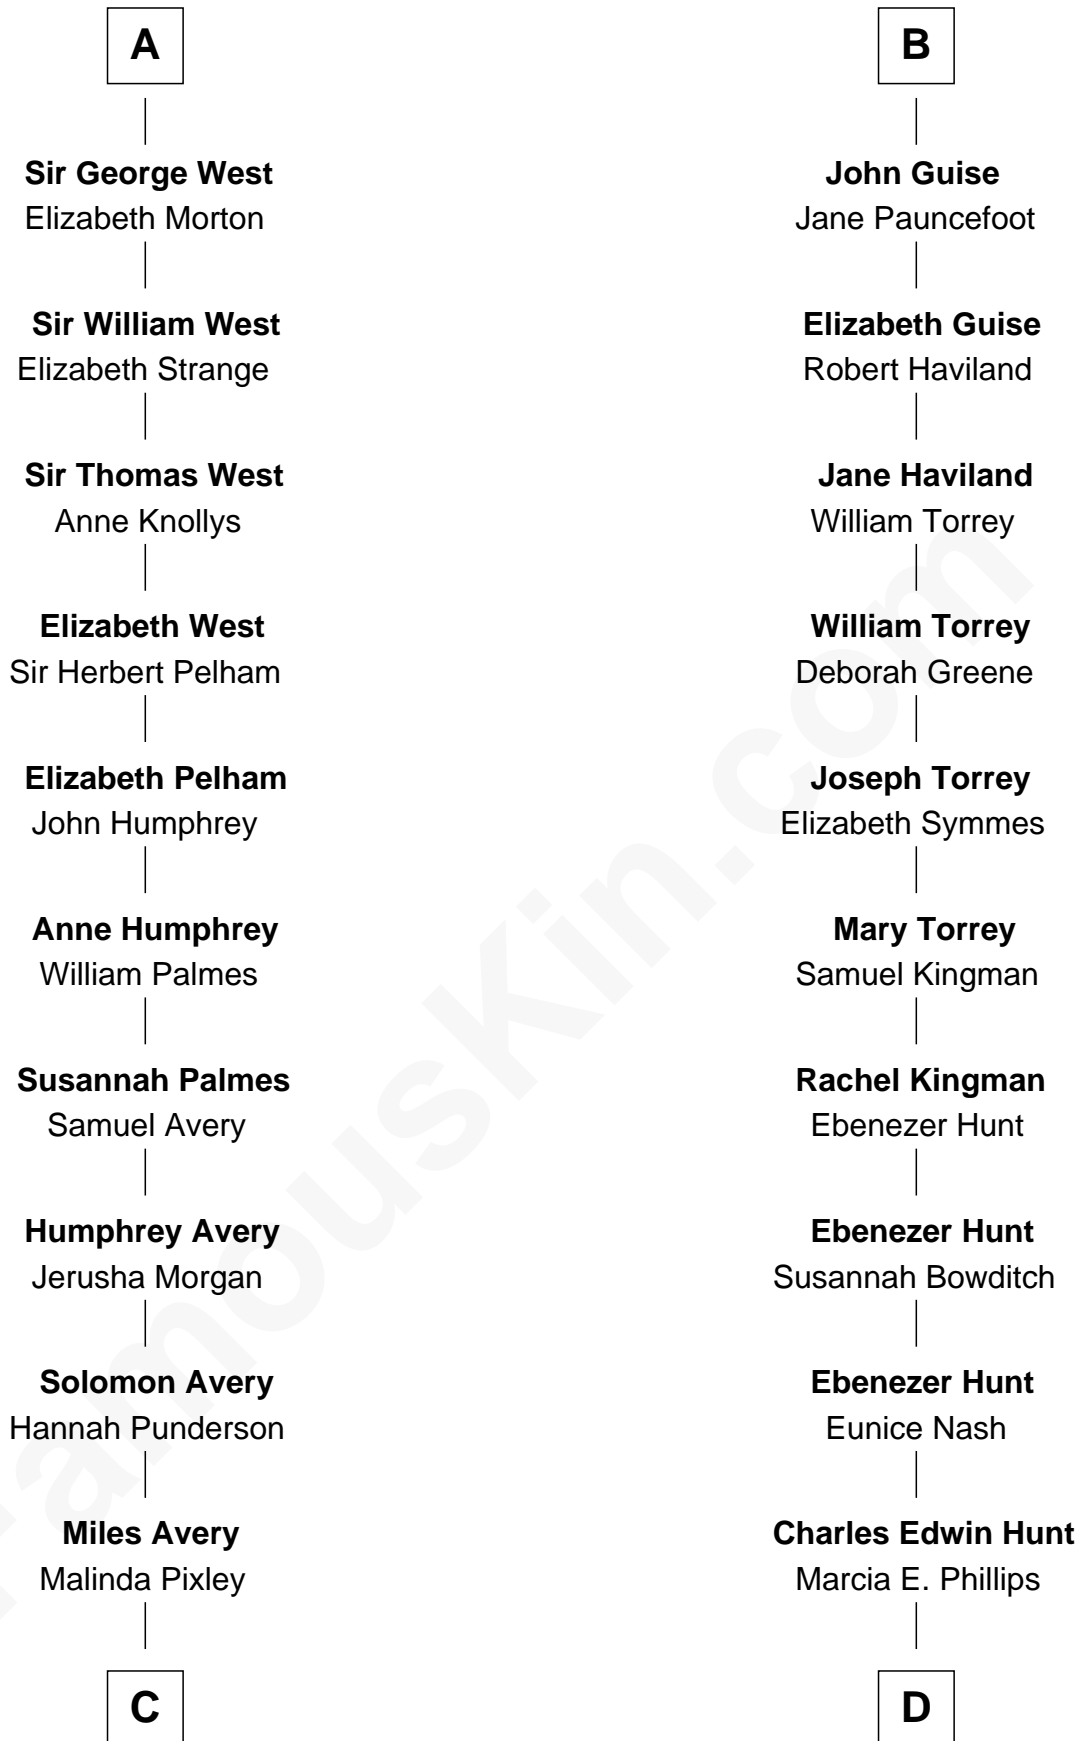

FamousKin.com Relationship Chart of

Nelson Rockefeller
41st U.S. Vice-President

20th cousin 1 time removed of

Linda Hunt
TV and Movie Actress

C

Lucy Avery
Godfrey Lewis Rockefeller

William Avery Rockefeller
Eliza Davison

John Davison Rockefeller
Laura Celestia Spelman

John Davison Rockefeller
Abby Greene Aldrich

Nelson Rockefeller
41st U.S. Vice-President

D

Charles Phillips Hunt
Ella Maria Read

Charles Edwin Hunt
Louise Phipps Davy