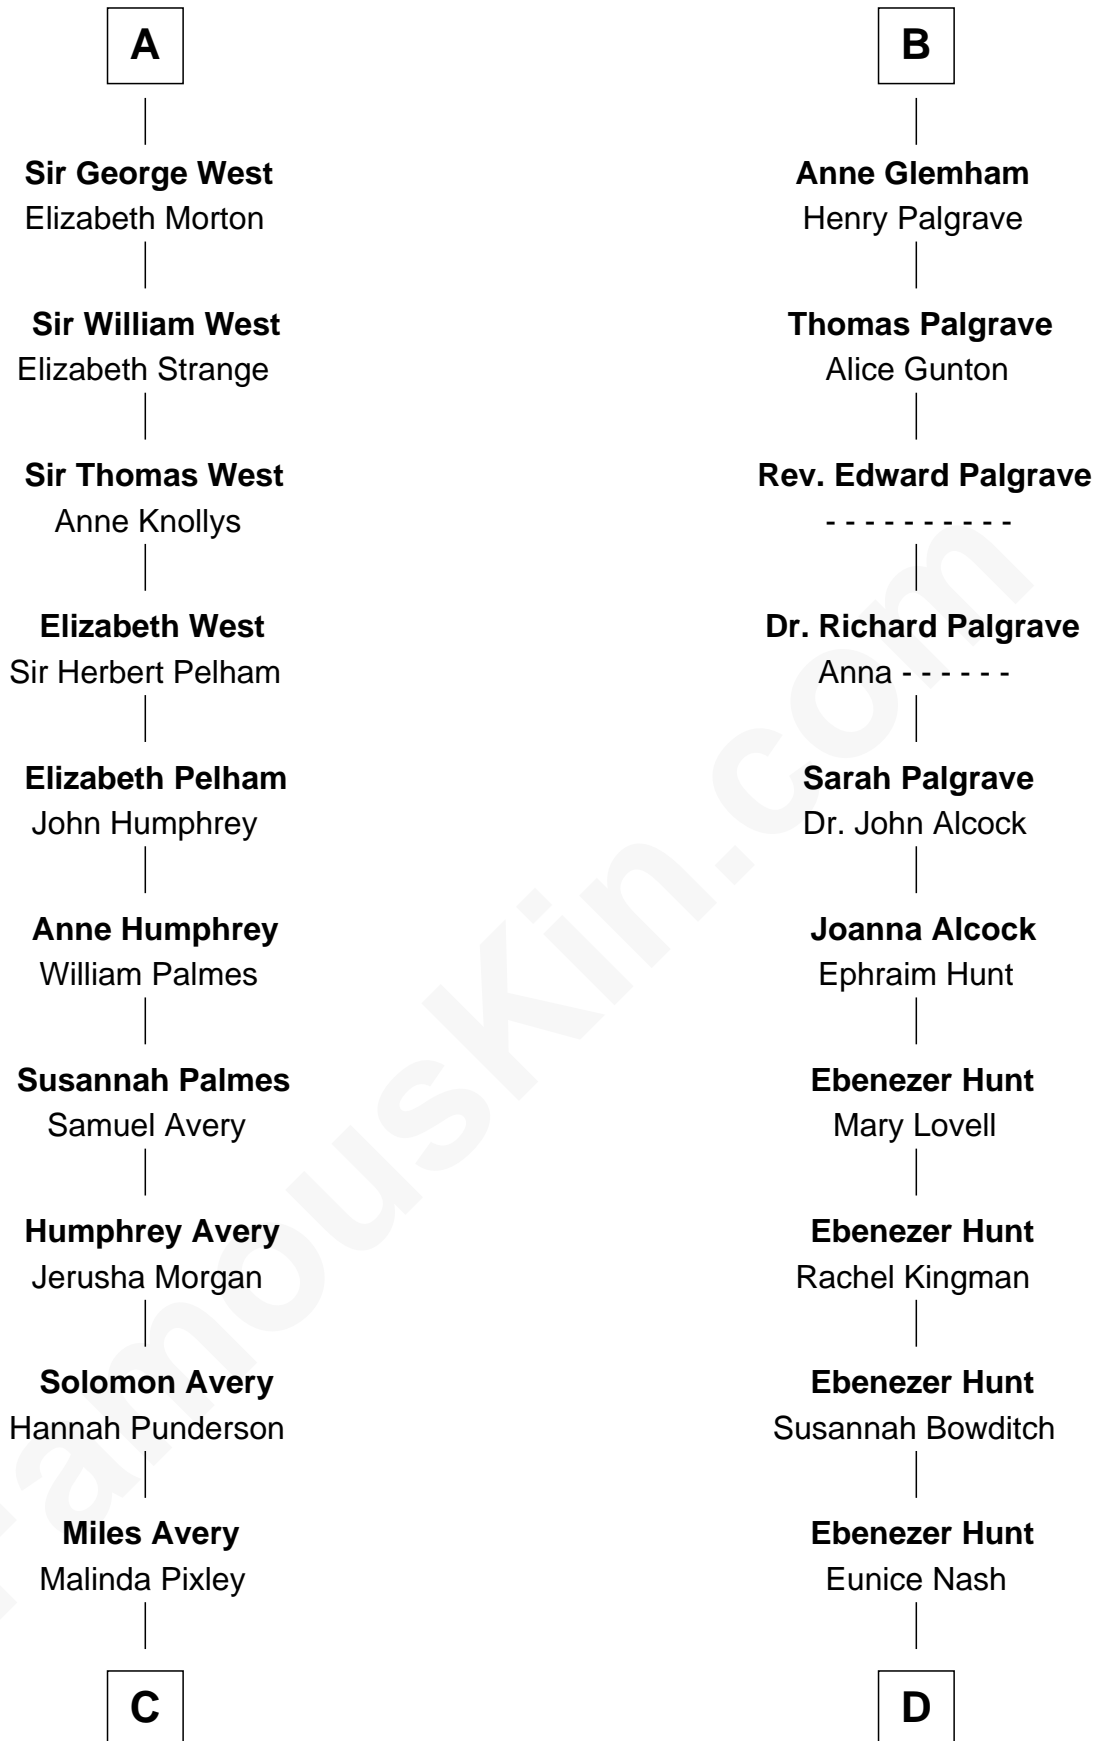

FamousKin.com Relationship Chart of

Nelson Rockefeller
41st U.S. Vice-President

21st cousin of

Linda Hunt
TV and Movie Actress

Sir Patrick de Chaworth
Isabella de Beauchamp

C

Lucy Avery
Godfrey Lewis Rockefeller

William Avery Rockefeller
Eliza Davison

John Davison Rockefeller
Laura Celestia Spelman

John Davison Rockefeller
Abby Greene Aldrich

Nelson Rockefeller
41st U.S. Vice-President

D

Charles Edwin Hunt
Marcia E. Phillips