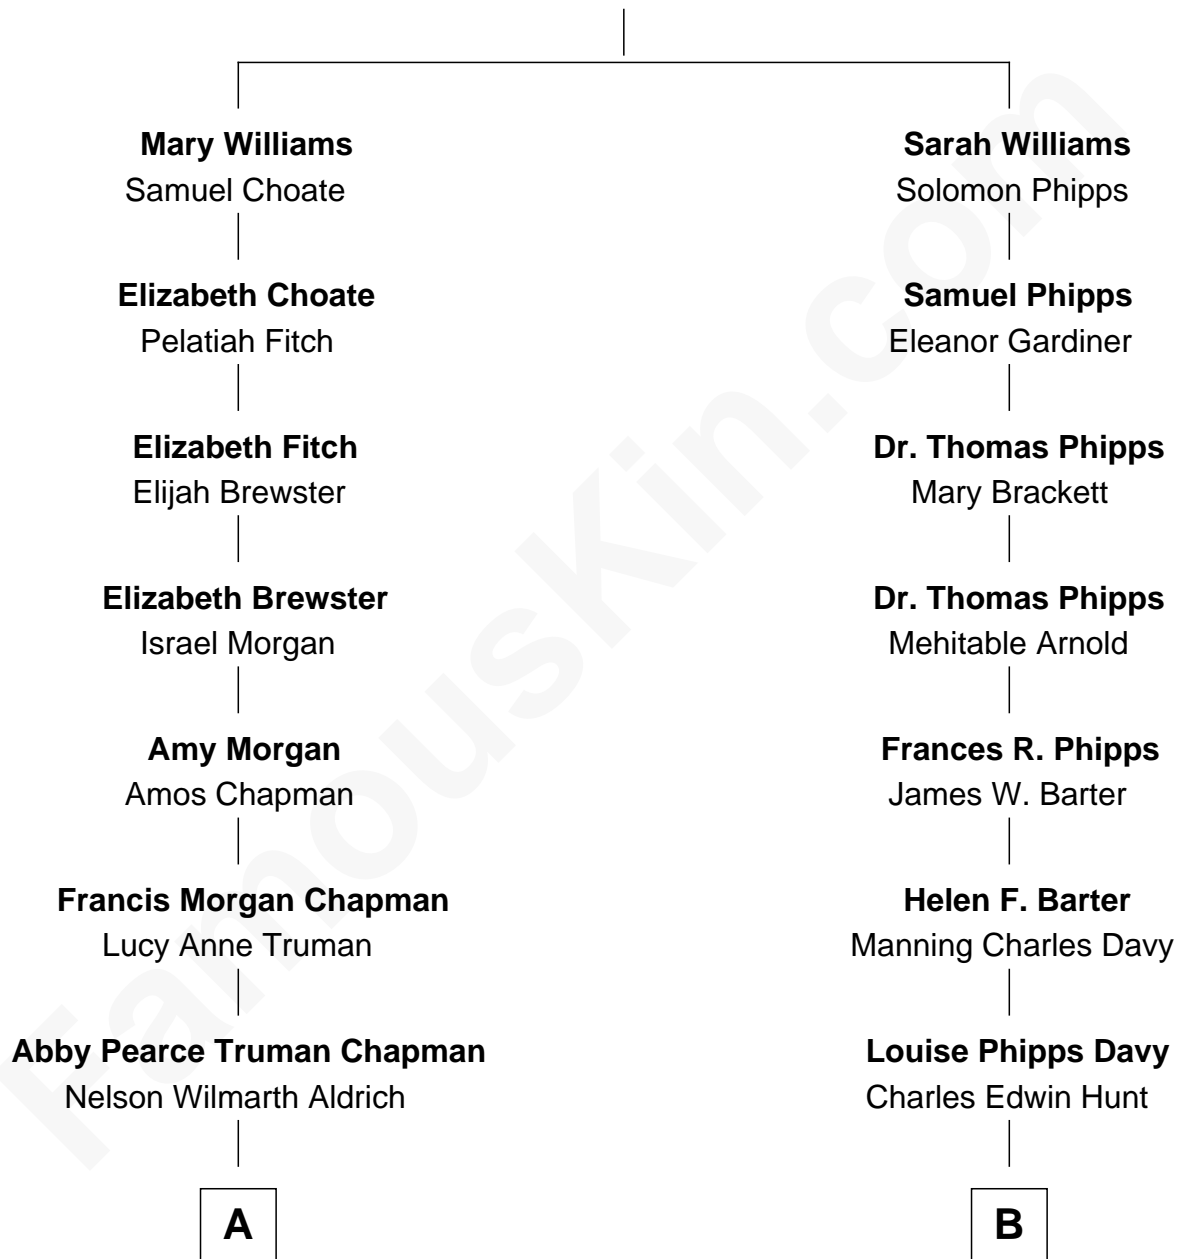

# FamousKin.com Relationship Chart of

**Nelson Rockefeller**  
41st U.S. Vice-President

8th cousin of

**Linda Hunt**  
TV and Movie Actress

**Stephen Williams**  
Sarah Wise

**A**

**Abby Greene Aldrich**  
John Davison Rockefeller

**Nelson Rockefeller**  
*41st U.S. Vice-President*

**B**

**Raymond Davy Hunt**  
Elsie R. Doying

**Linda Hunt**  
*TV and Movie Actress*

FamousKin.com