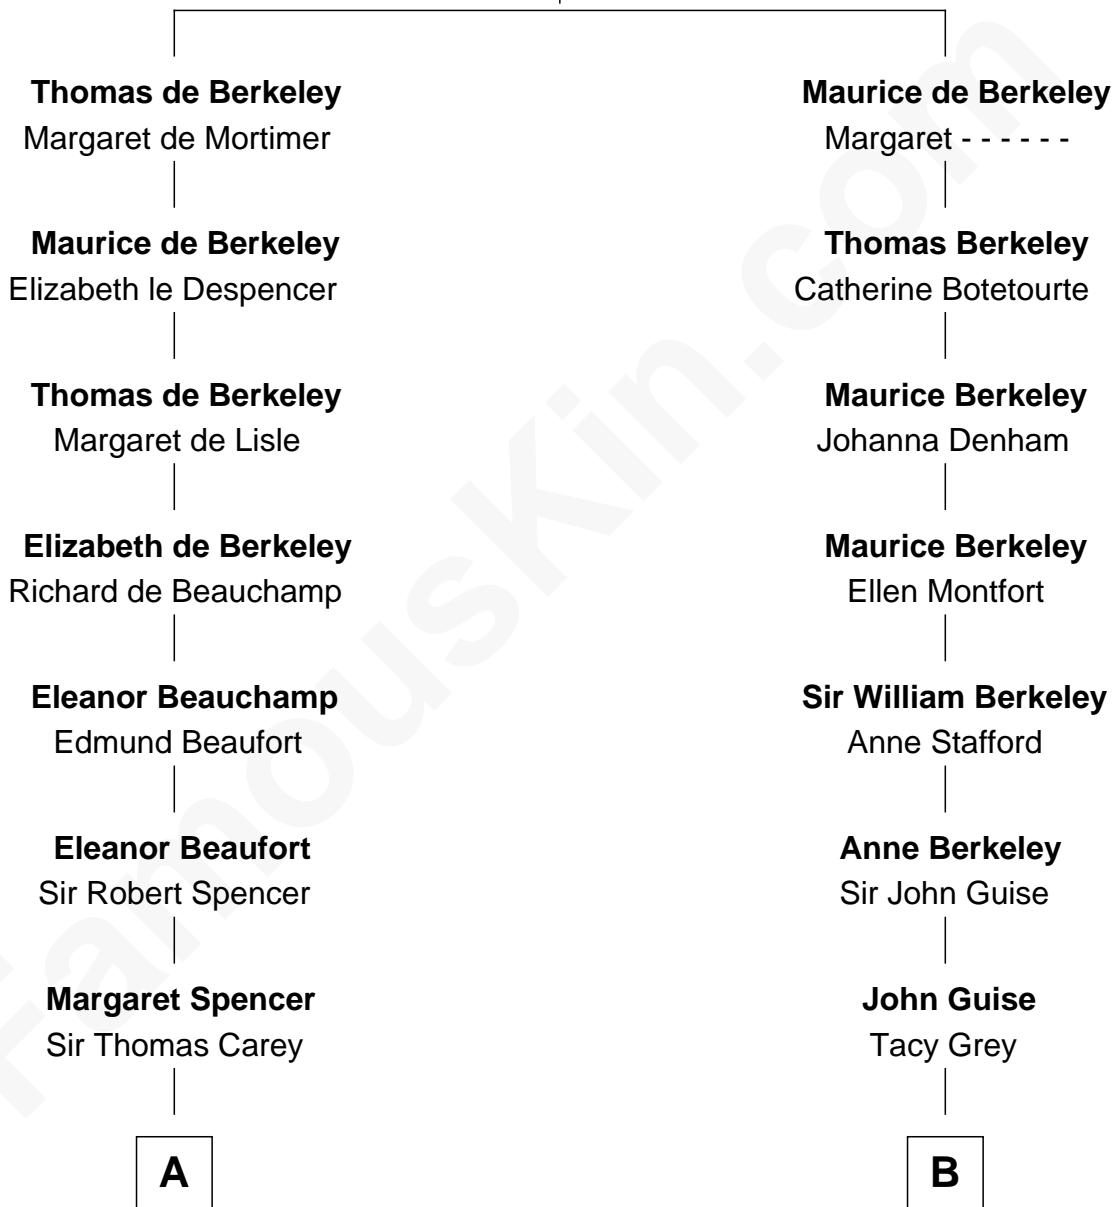

FamousKin.com Relationship Chart of

Nelson Rockefeller
41st U.S. Vice-President

21st cousin of

Linda Hunt
TV and Movie Actress

Sir Maurice de Berkeley
Eve la Zouche

C

Lucy Avery
Godfrey Lewis Rockefeller

William Avery Rockefeller
Eliza Davison

John Davison Rockefeller
Laura Celestia Spelman

John Davison Rockefeller
Abby Greene Aldrich

Nelson Rockefeller
41st U.S. Vice-President

D

Charles Edwin Hunt
Marcia E. Phillips

Charles Phillips Hunt
Ella Maria Read