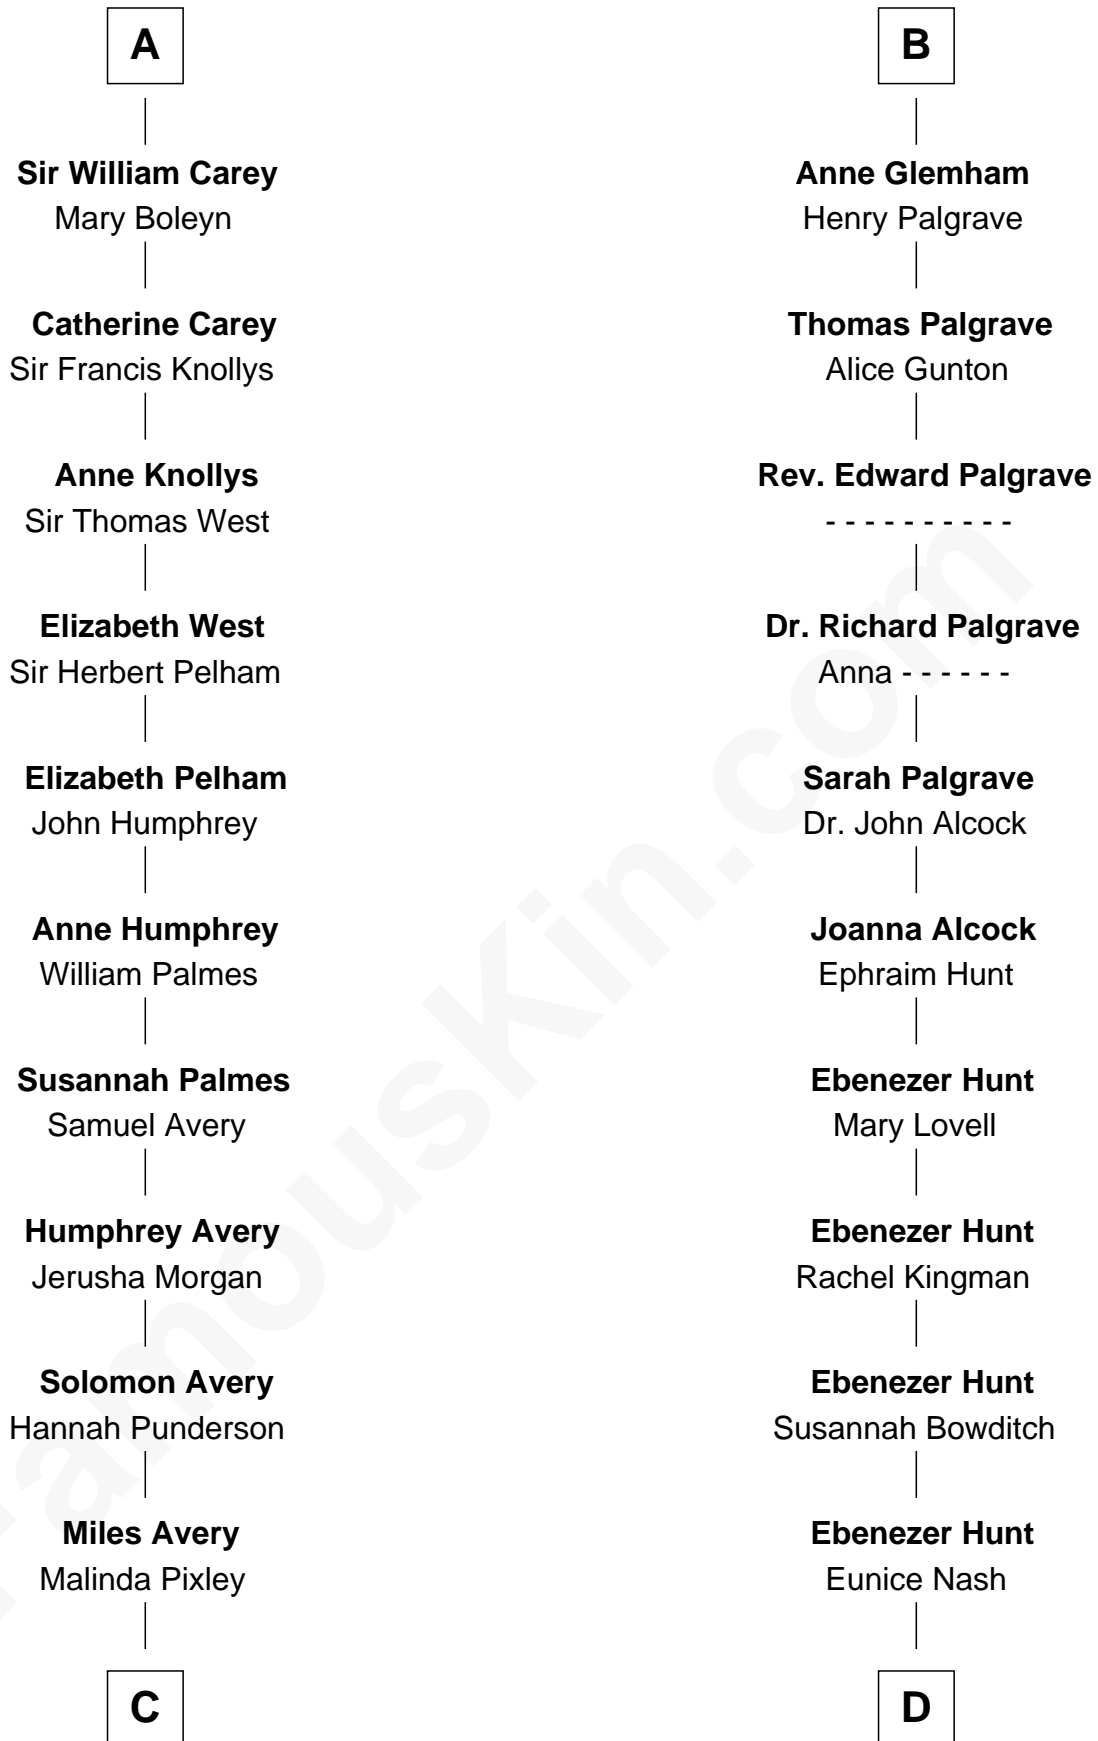

FamousKin.com Relationship Chart of

Nelson Rockefeller
41st U.S. Vice-President

21st cousin of

Linda Hunt
TV and Movie Actress

Richard Fitzalan
Alice de Saluzzo

C

Lucy Avery
Godfrey Lewis Rockefeller

William Avery Rockefeller
Eliza Davison

John Davison Rockefeller
Laura Celestia Spelman

John Davison Rockefeller
Abby Greene Aldrich

Nelson Rockefeller
41st U.S. Vice-President

D

Charles Edwin Hunt
Marcia E. Phillips

Charles Phillips Hunt
Ella Maria Read