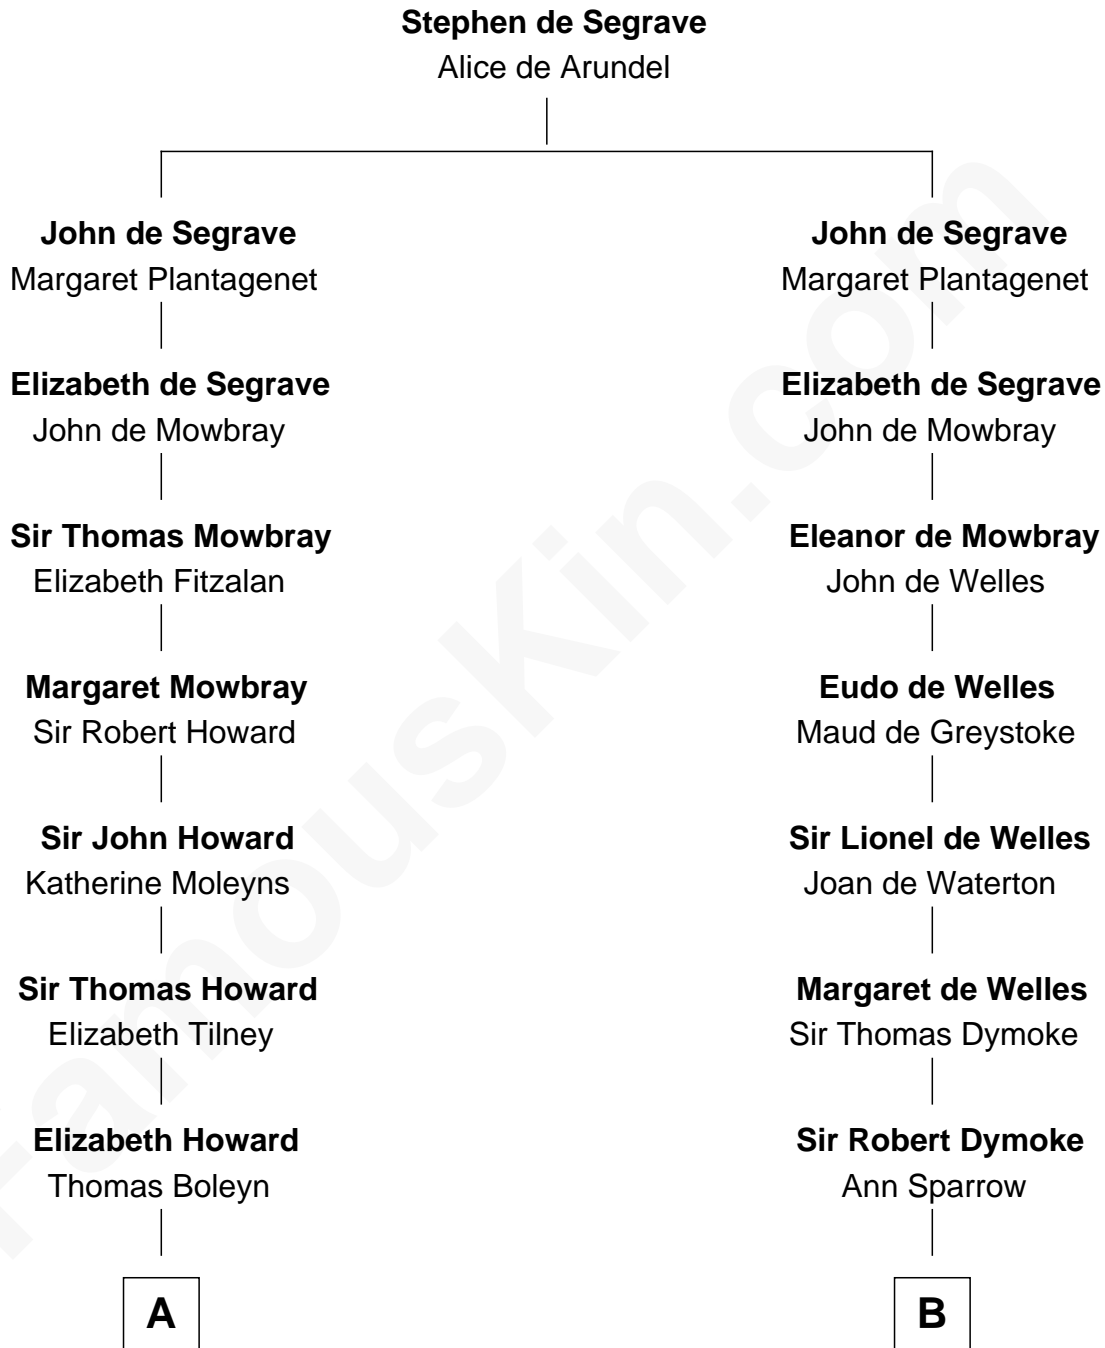

## Relationship Chart of

**Nelson Rockefeller**

*41st U.S. Vice-President*

19th cousin 2 times removed of

**General George S. Patton**

*U.S. Army - World War II*

**C**

**Lucy Avery**

Godfrey Lewis Rockefeller

**William Avery Rockefeller**

Eliza Davison

**John Davison Rockefeller**

Laura Celestia Spelman

**John Davison Rockefeller**

Abby Greene Aldrich

**Nelson Rockefeller**