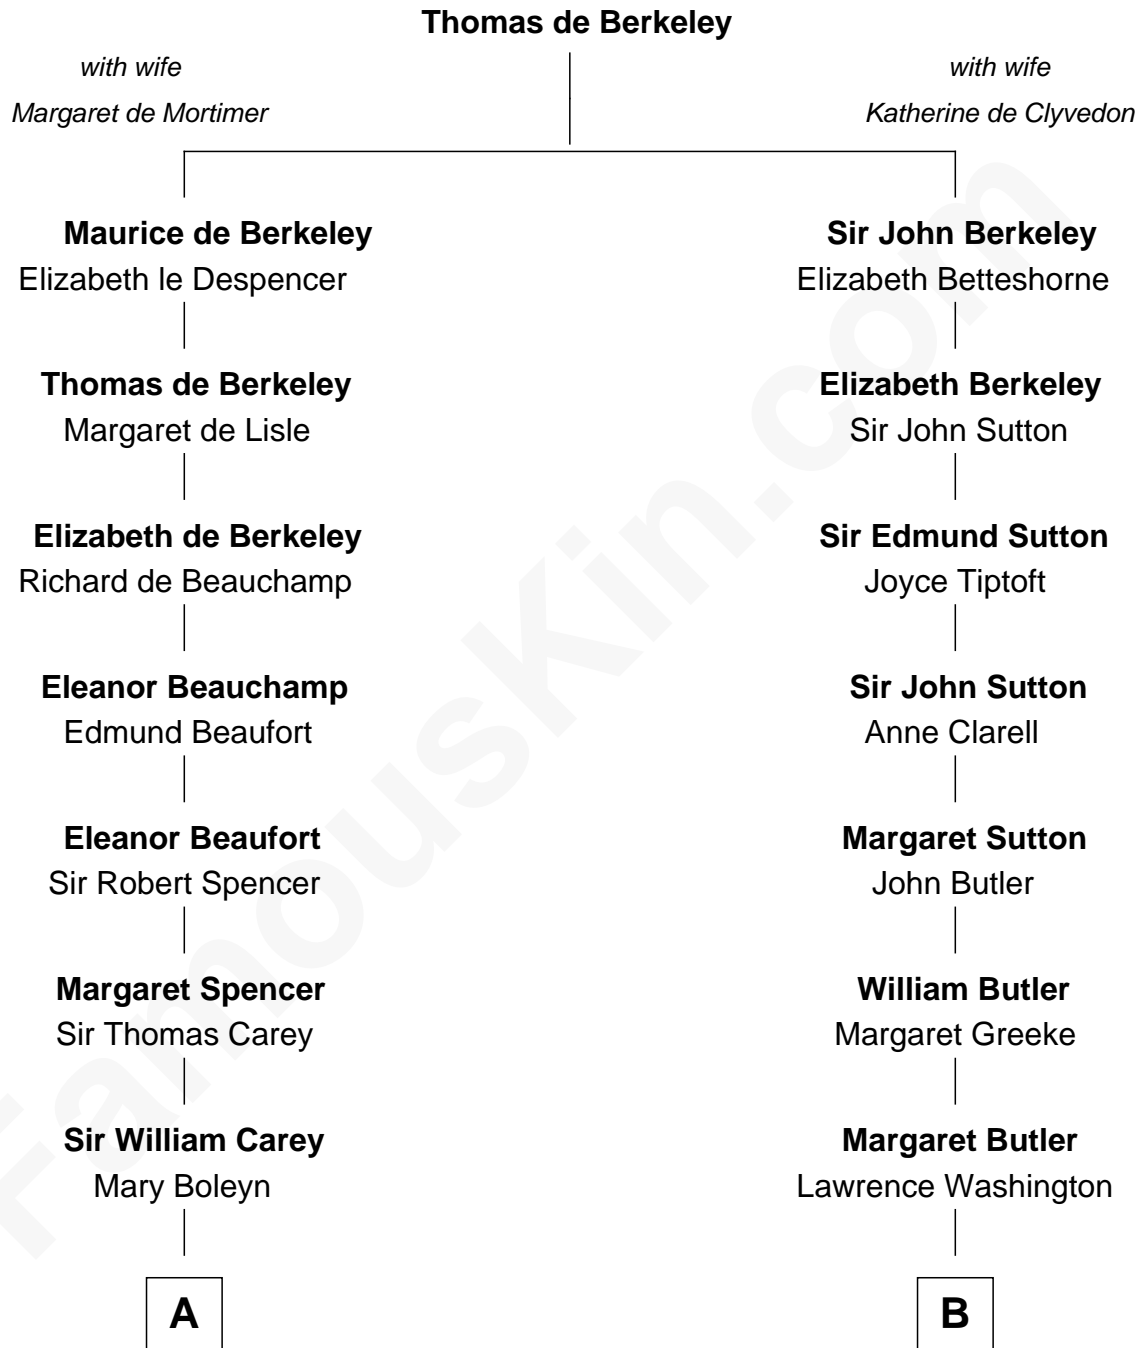

FamousKin.com Relationship Chart of

Nelson Rockefeller
41st U.S. Vice-President

17th cousin 3 times removed of

General George S. Patton
U.S. Army - World War II

C

|
William Avery Rockefeller

Eliza Davison

|
John Davison Rockefeller

Laura Celestia Spelman

|
John Davison Rockefeller

Abby Greene Aldrich

|
Nelson Rockefeller

41st U.S. Vice-President

FamousKin.com