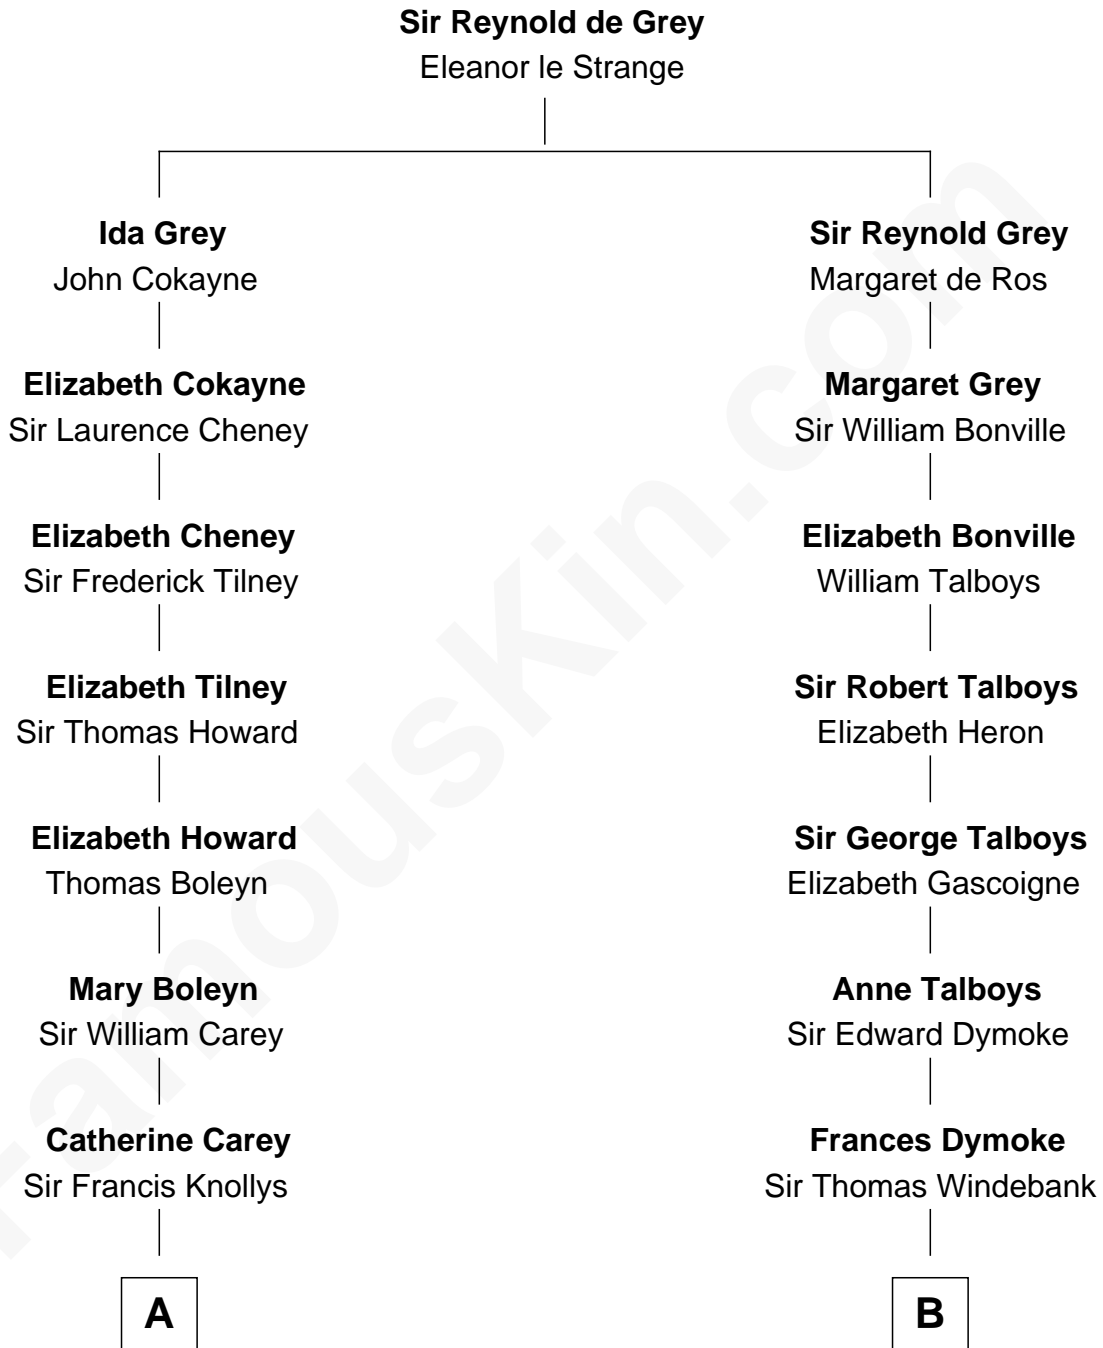

FamousKin.com Relationship Chart of

Nelson Rockefeller

41st U.S. Vice-President

17th cousin 2 times removed of

General George S. Patton

U.S. Army - World War II

C

—
John Davison Rockefeller

Laura Celestia Spelman

—
John Davison Rockefeller

Abby Greene Aldrich

—
Nelson Rockefeller

41st U.S. Vice-President

FamousKin.com