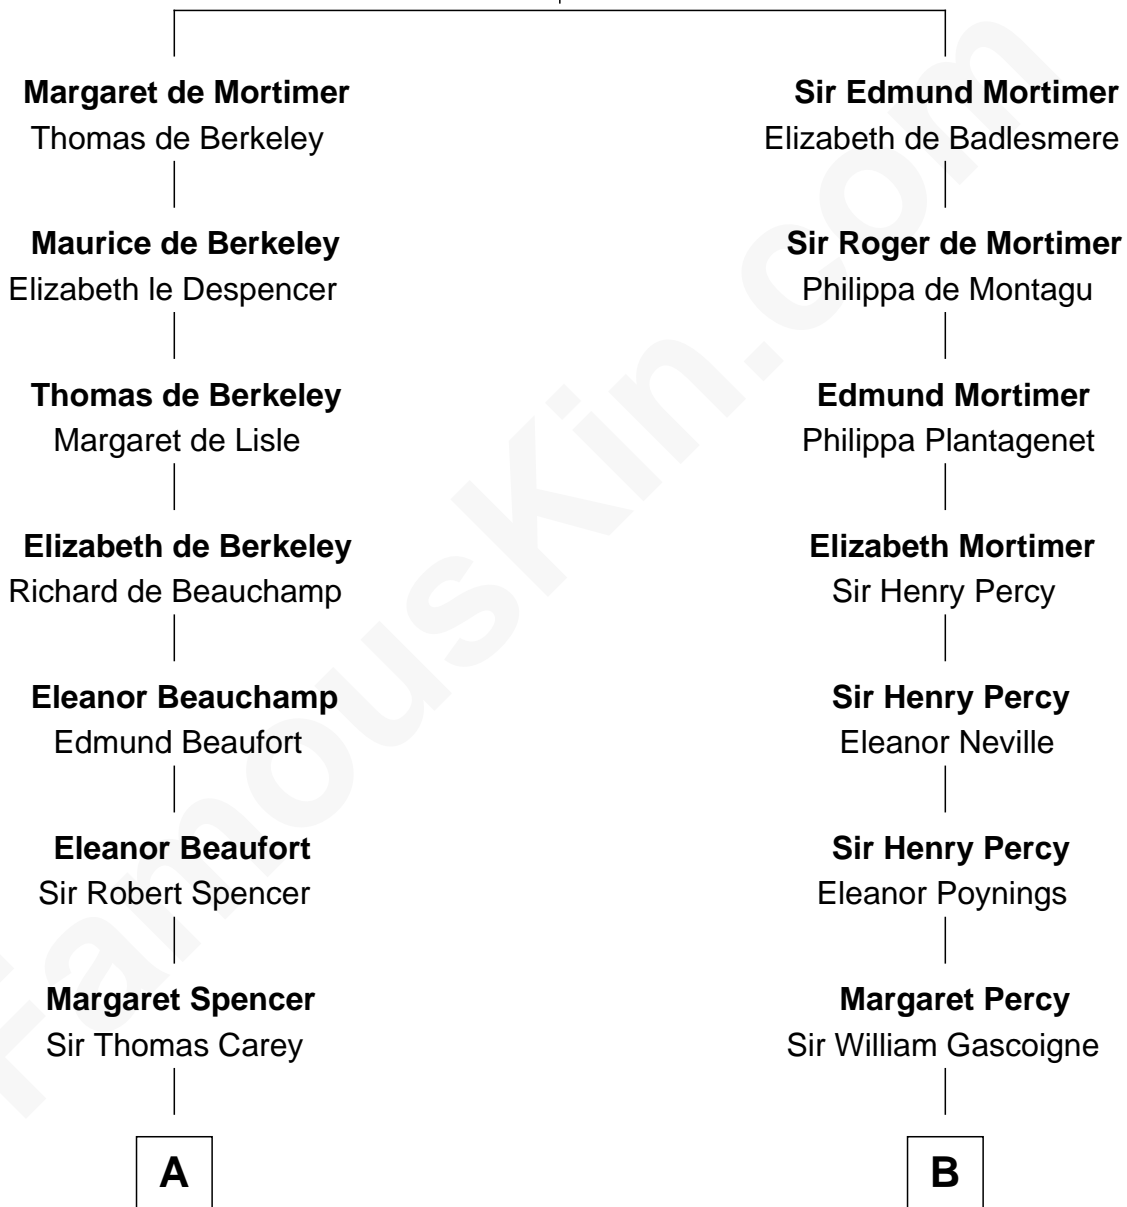

FamousKin.com Relationship Chart of

Nelson Rockefeller

41st U.S. Vice-President

20th cousin 1 time removed of

General George S. Patton

U.S. Army - World War II

Roger de Mortimer

Joan de Geneville

C

Lucy Avery
Godfrey Lewis Rockefeller

William Avery Rockefeller
Eliza Davison

John Davison Rockefeller
Laura Celestia Spelman

John Davison Rockefeller
Abby Greene Aldrich

Nelson Rockefeller
41st U.S. Vice-President