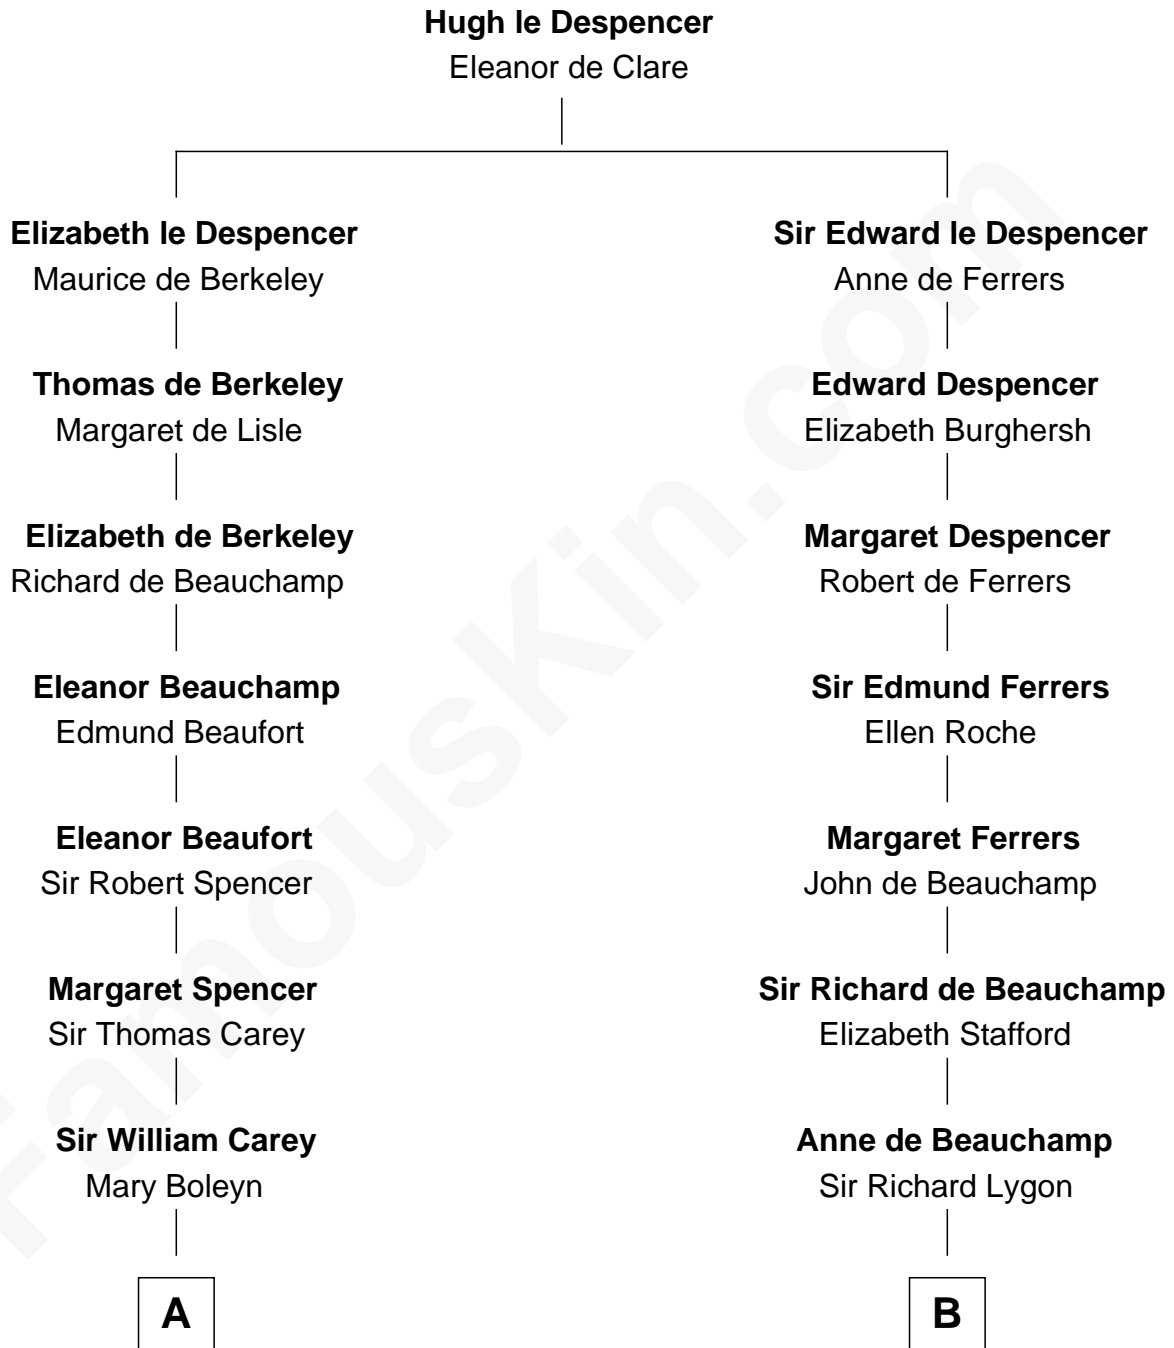

# FamousKin.com Relationship Chart of

**Nelson Rockefeller**

*41st U.S. Vice-President*

20th cousin 1 time removed of

**General George S. Patton**

*U.S. Army - World War II*

**C**

**William Avery Rockefeller**

Eliza Davison

**John Davison Rockefeller**

Laura Celestia Spelman

**John Davison Rockefeller**

Abby Greene Aldrich

**Nelson Rockefeller**

*41st U.S. Vice-President*

**D**

**William Thorton**

Eleanor Thompson

**Susanna Thompson Thorton**

Andrew Glassell

**Susan Thornton Glassell**

George Smith Patton

**George Smith Patton**

Ruth Wilson