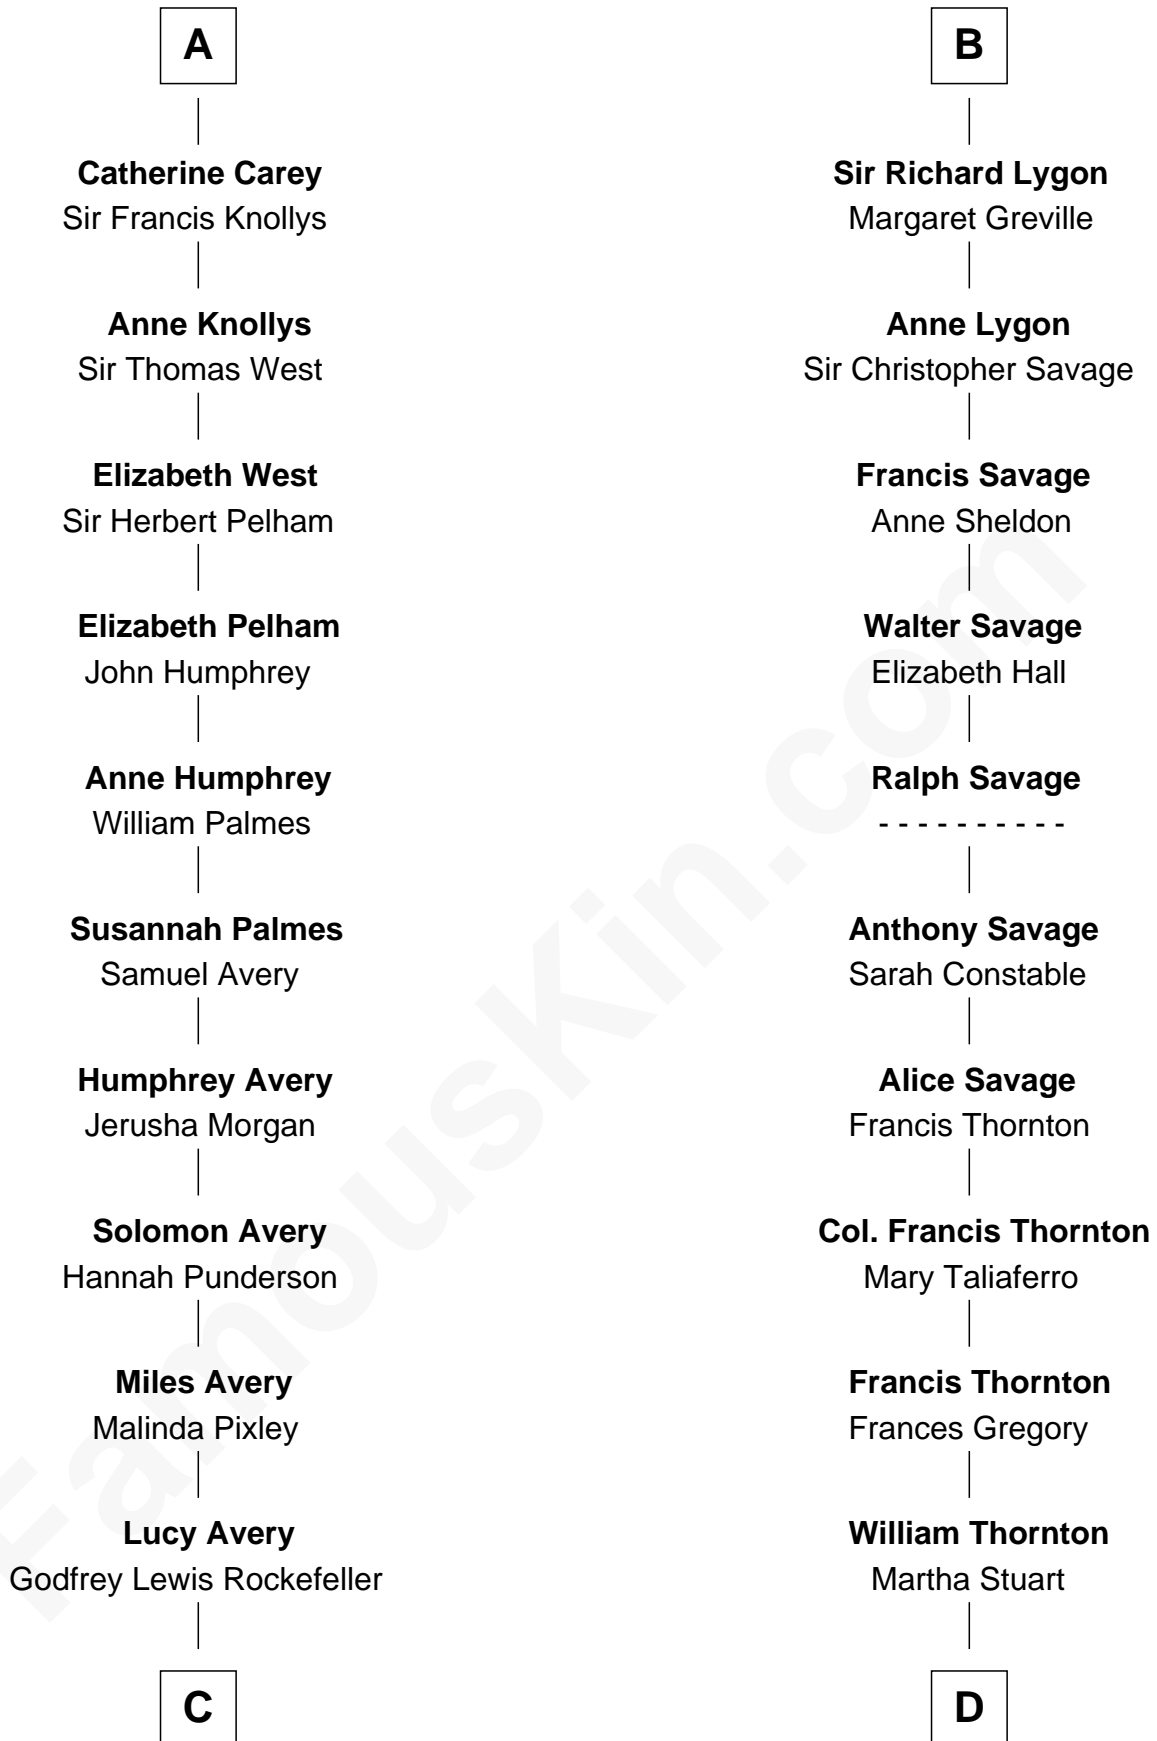

# FamousKin.com Relationship Chart of

**Nelson Rockefeller**

*41st U.S. Vice-President*

20th cousin 1 time removed of

**General George S. Patton**

*U.S. Army - World War II*

**C**

**William Avery Rockefeller**

Eliza Davison

**John Davison Rockefeller**

Laura Celestia Spelman

**John Davison Rockefeller**

Abby Greene Aldrich

**Nelson Rockefeller**

*41st U.S. Vice-President*

**D**

**William Thorton**

Eleanor Thompson

**Susanna Thompson Thorton**

Andrew Glassell

**Susan Thornton Glassell**

George Smith Patton

**George Smith Patton**

Ruth Wilson